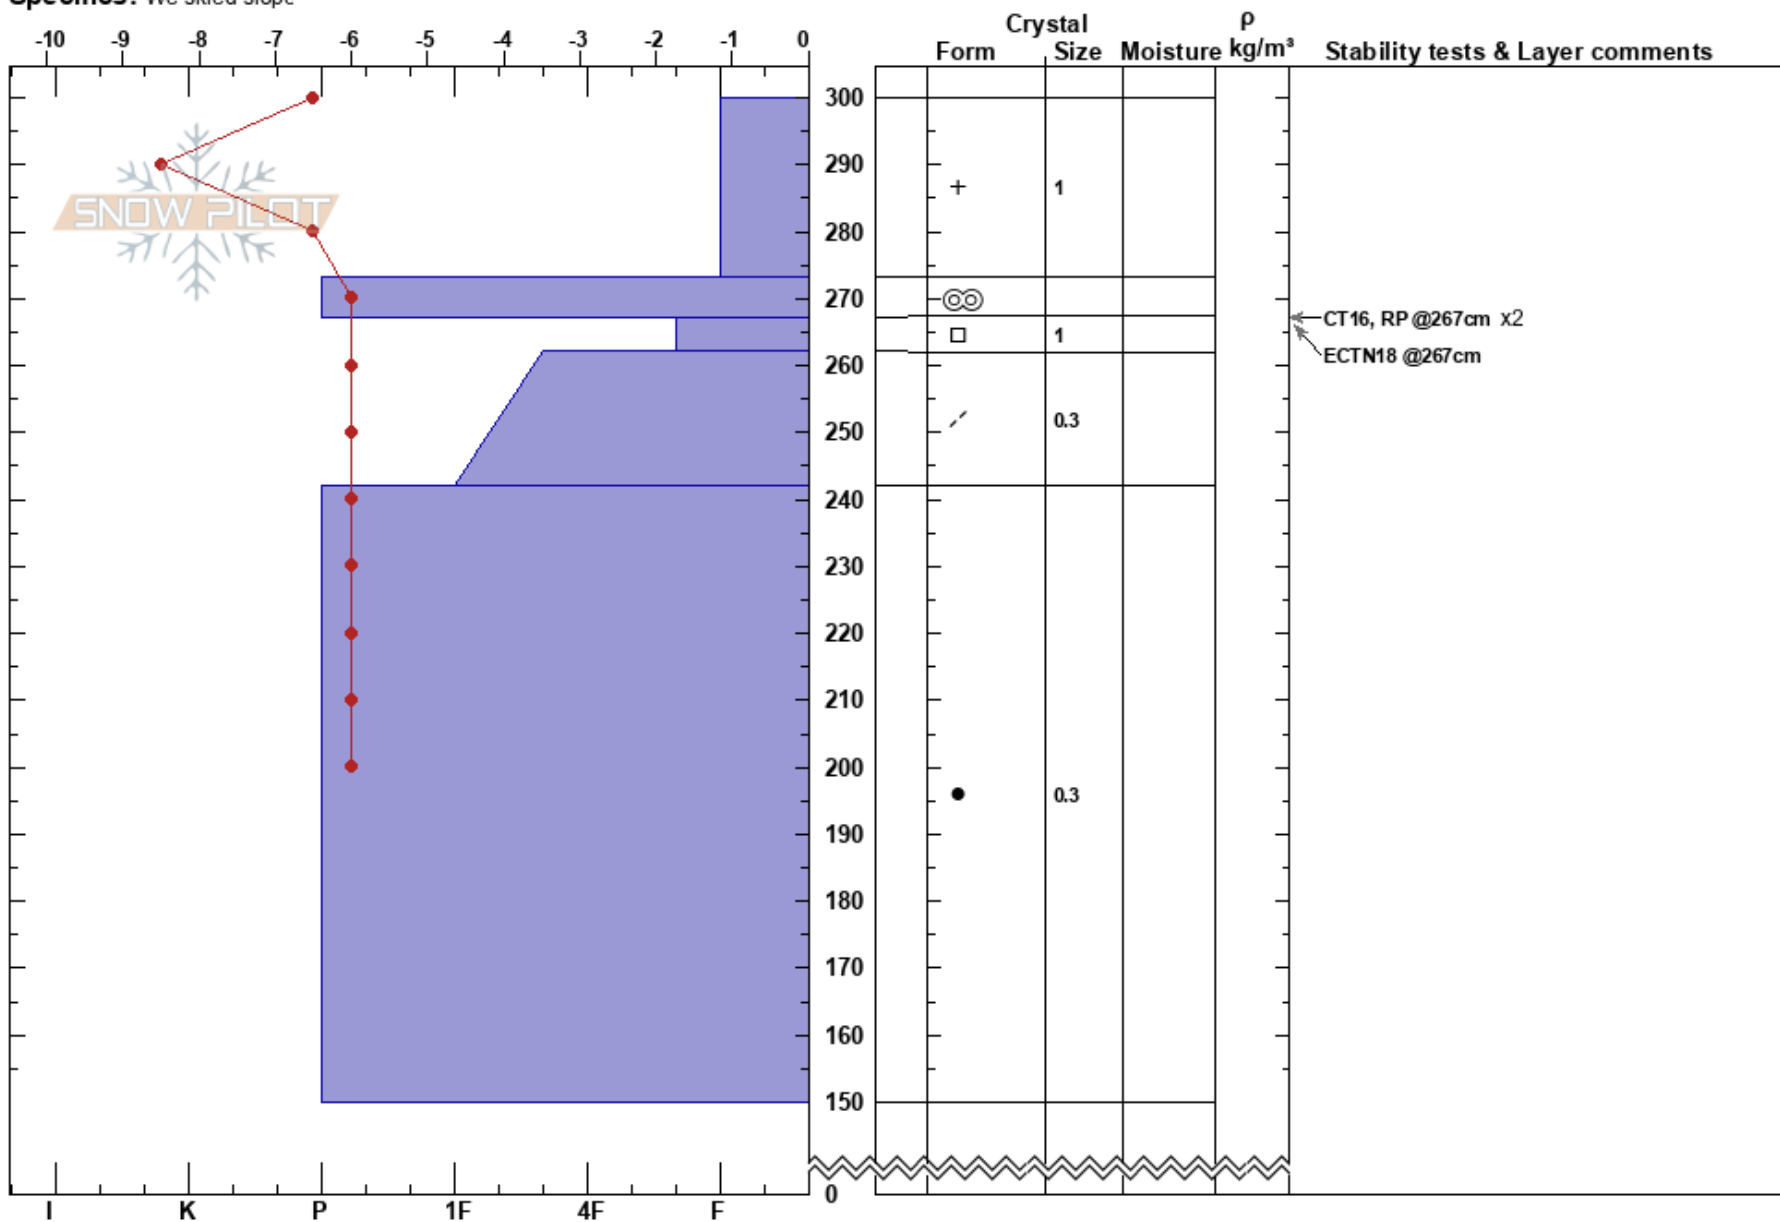

Cracked Ice
 Chugach Range
 AK
 Elevation: 4800 ft
 Aspect: NW
 Specifics: We skied slope

Benja Glatz
 04/10/2019 - 12:00pm
 Co-ord:
 Slope Angle: 28°
 Wind Loading: no

Stability: **HS:300**
 Air Temperature: -3.5°C PF:30 267-262cm:Problematic layer
 Sky Cover: SCT
 Precipitation: NO
 Wind: SE Light Breeze