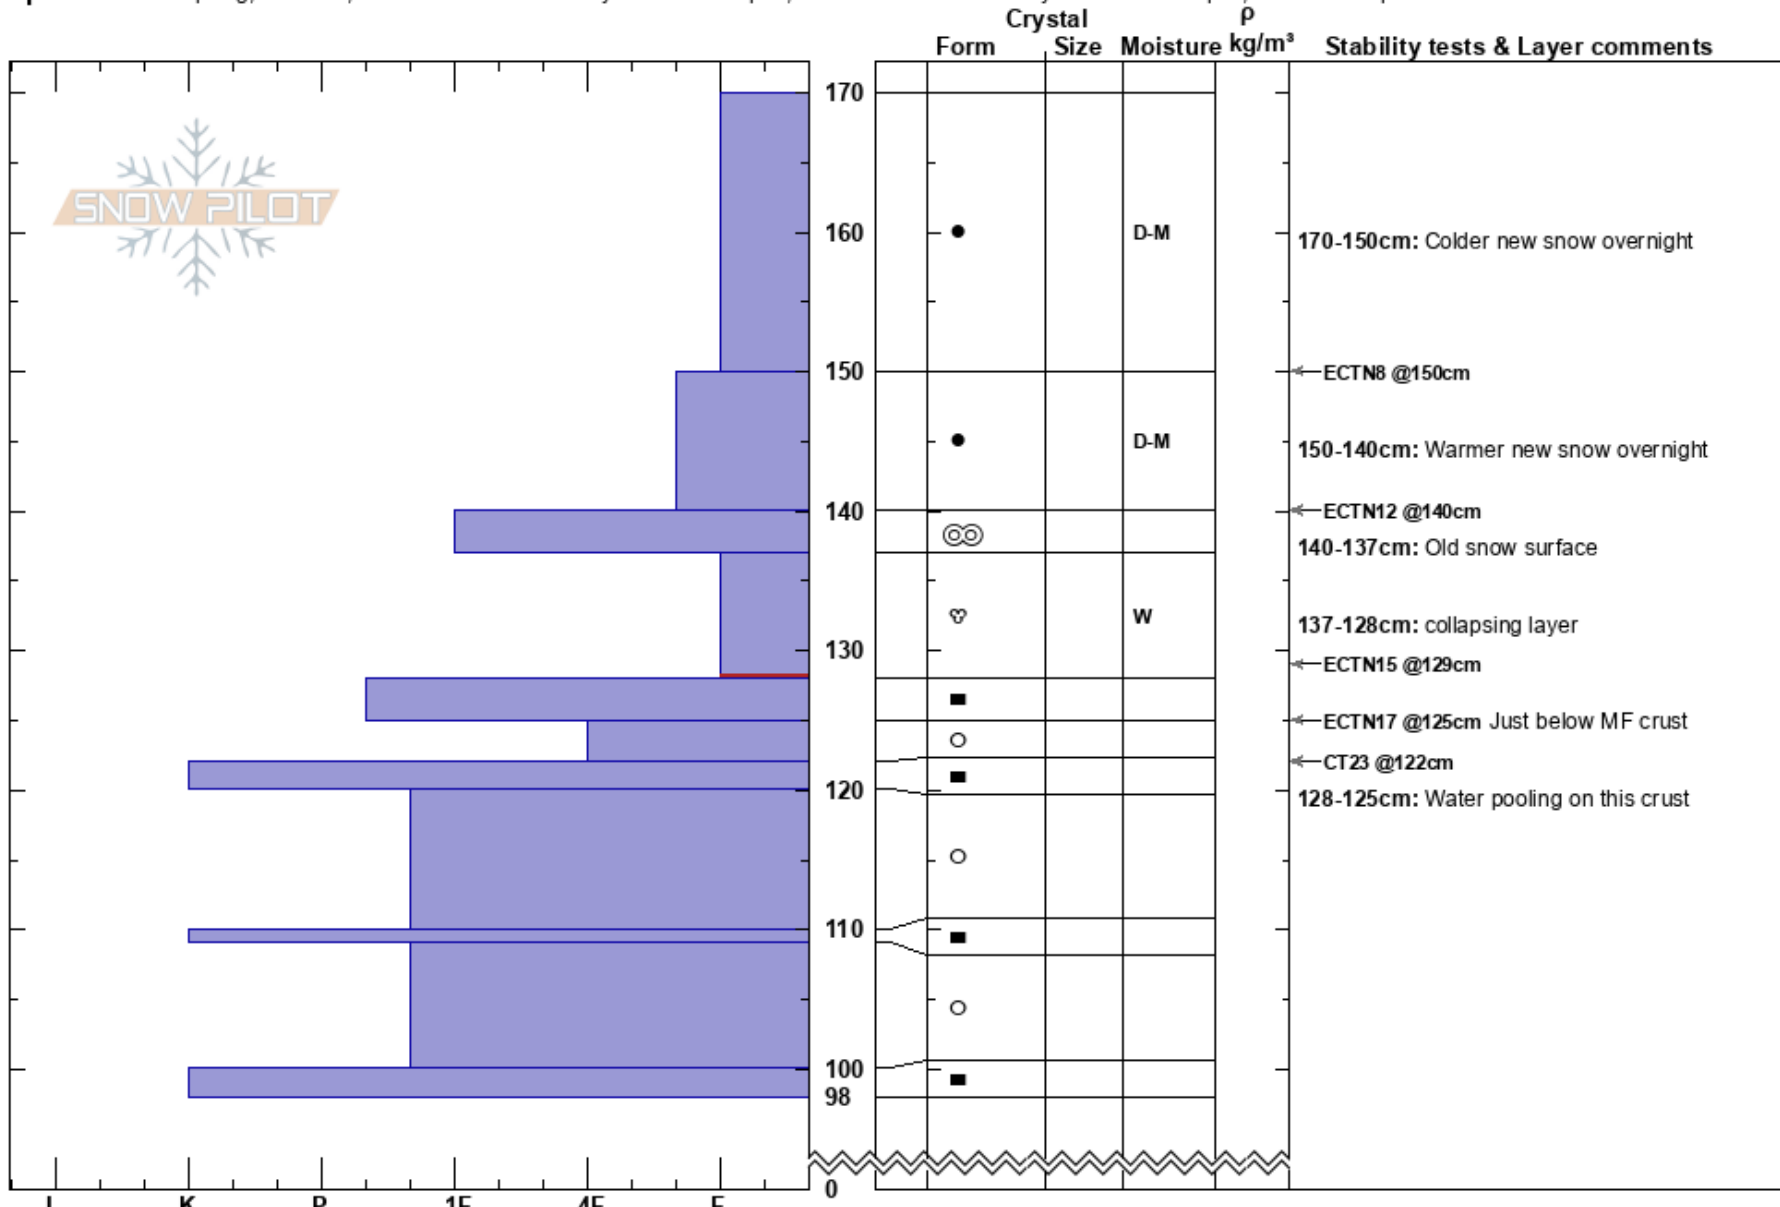

Little Granite Quick  
Lewis Range  
MT  
Elevation: 5900 ft  
Aspect: 265°

Zachary Miller  
04/10/2019 - 11:00am  
Co-ord: 48.75030N, -113.75541W  
Slope Angle: 20°  
Wind Loading:

Stability:  
Air Temperature: 3°C  
Sky Cover: BKN  
Precipitation: NO  
Wind: Calm

HS:170  
Layer Notes:  
170-150cm: Colder new snow overnight  
150-140cm: Warmer new snow overnight  
140-137cm: Old snow surface  
137-128cm: collapsing layer  
137-128cm: Problematic layer  
[More Layer Comments below ]

Specifics: Collapsing, localized; Recent avalanche activity on similar slopes; Recent avalanche activity on different slopes; We skied slope

Notes: Dug quick pit promptly after feeling a collapse while skinning.. Additional Layer Comments: 125-128cm: Water pooling on this crust;