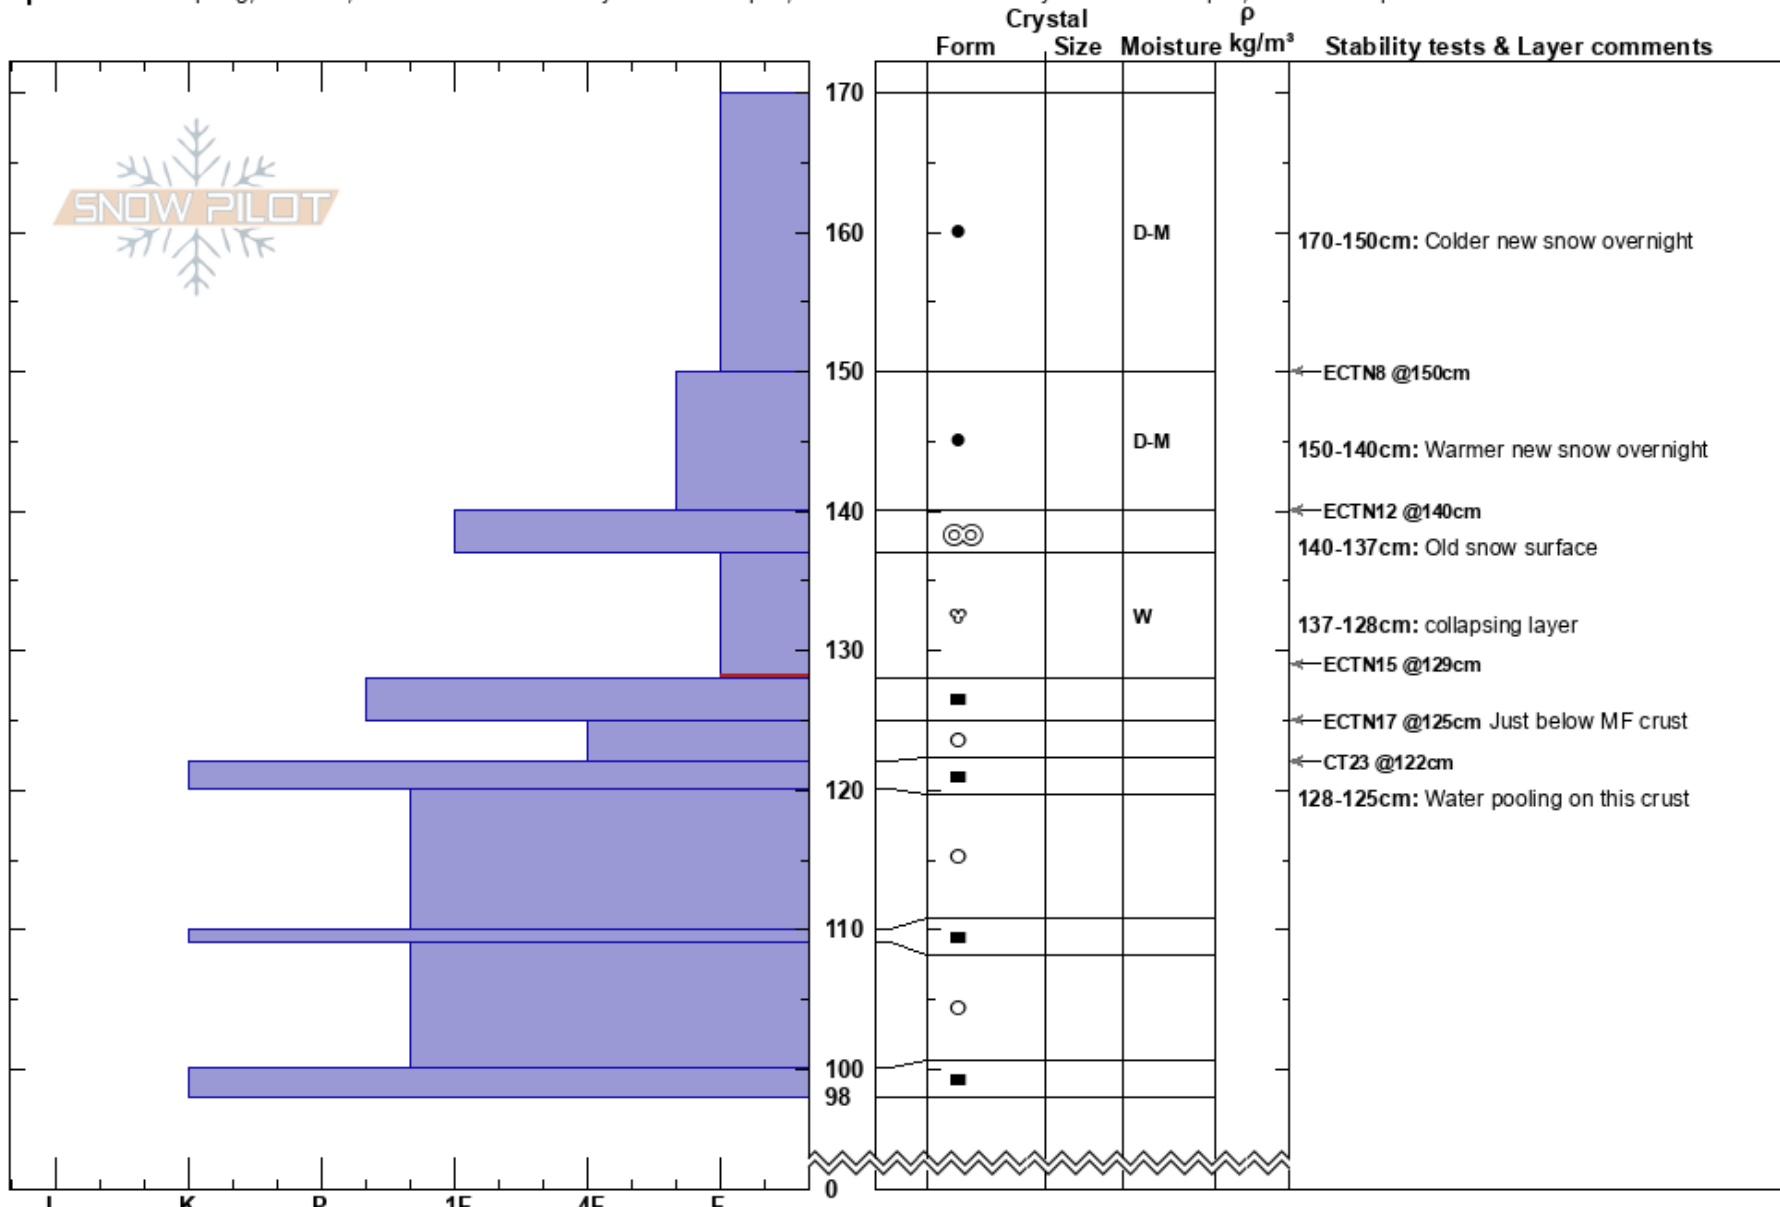

Little Granite Quick
 Lewis Range
 MT
Elevation: 5900 ft
Aspect: 265°

Zachary Miller
 04/10/2019 - 11:00am
Co-ord: 48.75030N, -113.75541W
Slope Angle: 20°
Wind Loading:

Stability:
Air Temperature: 3°C
Sky Cover: BKN
Precipitation: NO
Wind: Calm

HS: 170
Layer Notes:
 170-150cm: Colder new snow overnight
 150-140cm: Warmer new snow overnight
 140-137cm: Old snow surface
 137-128cm: collapsing layer
 137-128cm: Problematic layer
 [More Layer Comments below]
 We skied slope

Specifics: Collapsing, localized; Recent avalanche activity on similar slopes; Recent avalanche activity on different slopes; We skied slope

Notes: Dug quick pit promptly after feeling a collapse while skinning.. Additional Layer Comments: 125-128cm: Water pooling on this crust;