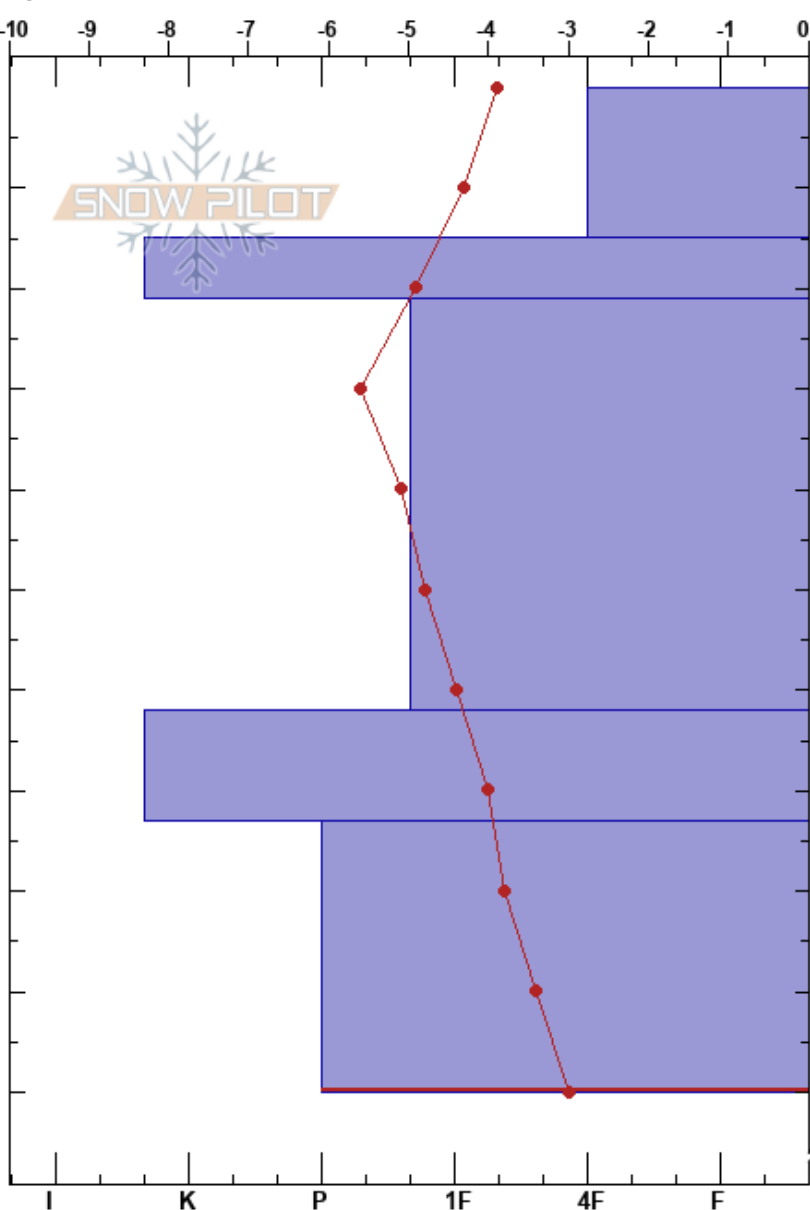

Púðurbakki  
Tröllaskagi  
Iceland  
Elevation: 952 m  
Aspect: NE

Jón Páll Eyjólfsson  
10/04/2019 - 13:14  
Co-ord: 65.66210N, -18.25240W  
Slope Angle: 36°  
Wind Loading: previous

Stability: Good HS:184  
Air Temperature: 3.2°C PF:13 73-100cm:Problematic layer  
Sky Cover: CLR  
Precipitation: NO  
Wind: NE Calm

Specifics: Pit dug in a Ski Area; Ski tracks on slope; We skied slope

Form	Crystal Size	Moisture	$\rho$ kg/m <sup>3</sup>	Stability tests & Layer comments
/	0.5-1	D		
○		D		← CT12, BRK @15cm
/	1-2	D		
○	3	D		
/	0.5-1	D		← CT23, SC @90cm
				← CT30, BRK @100cm