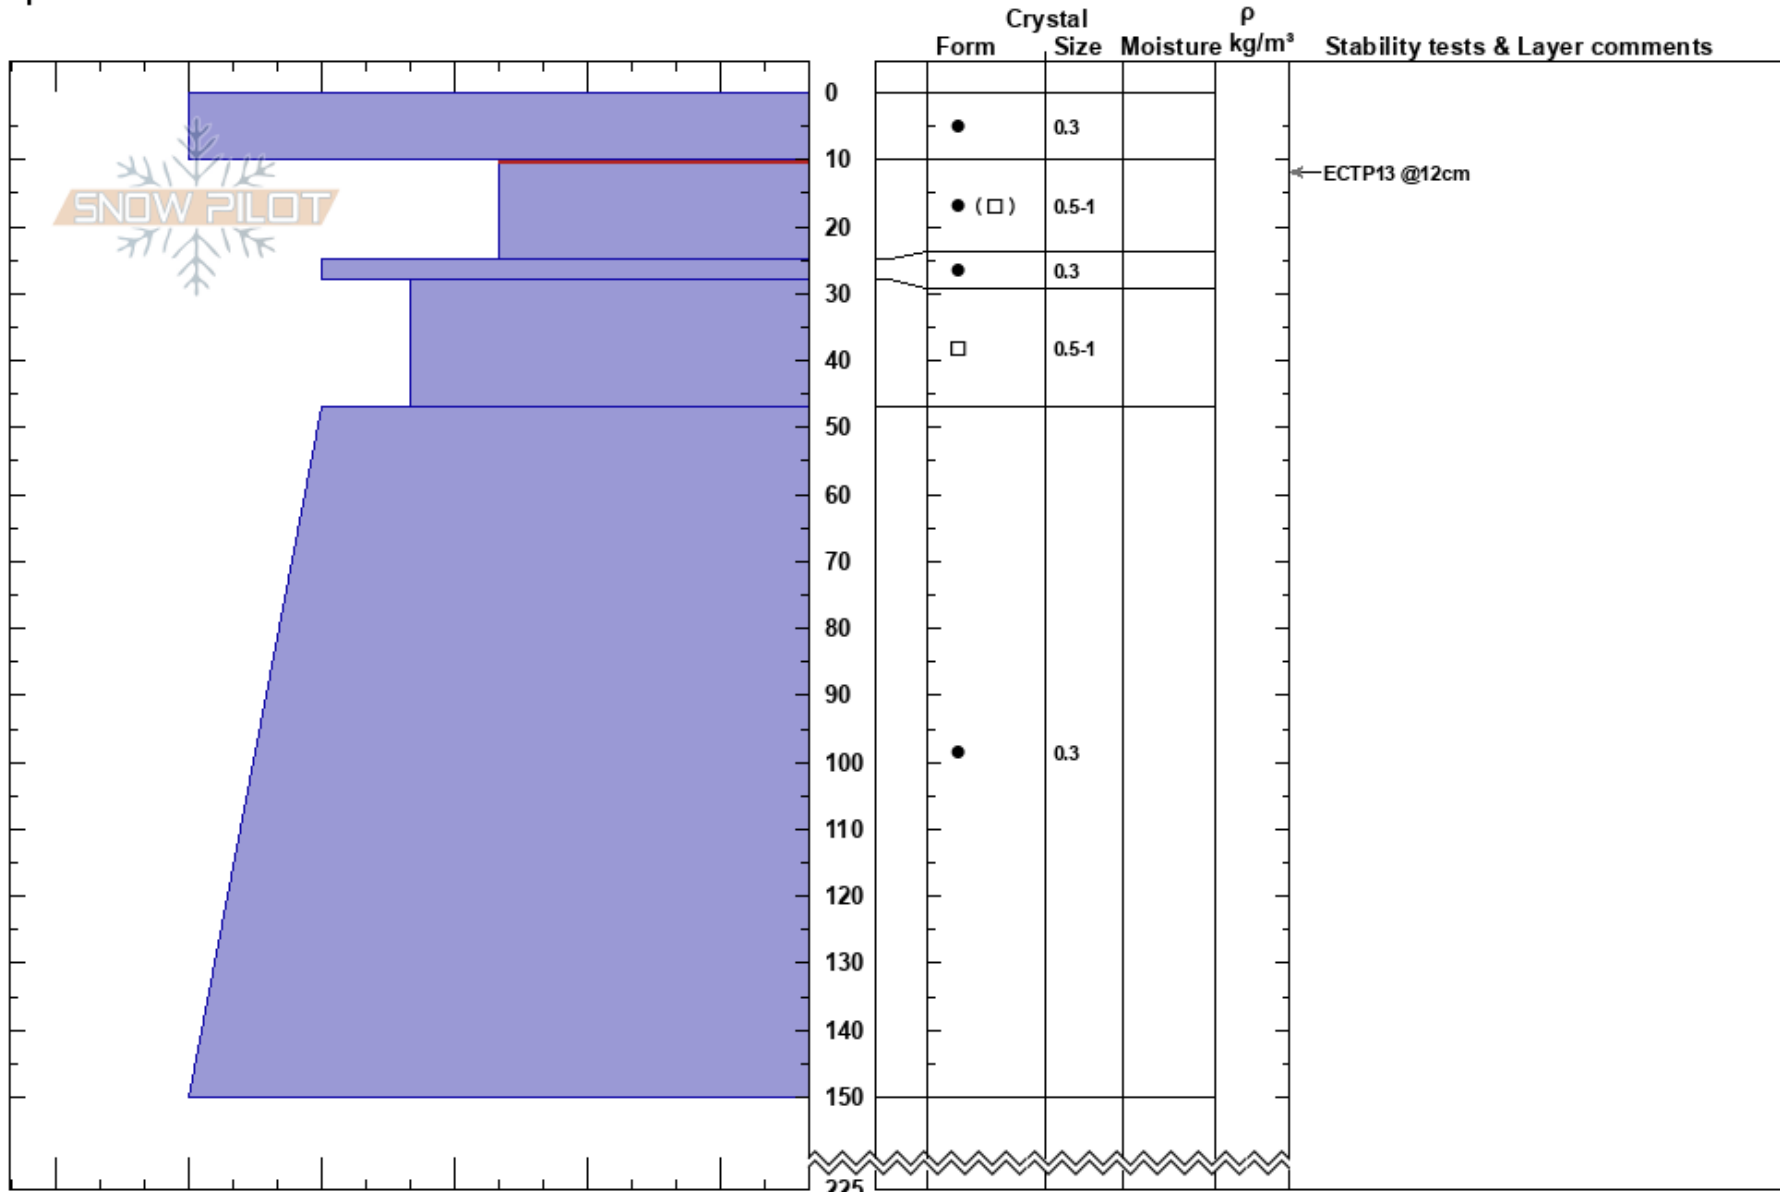

Sister 1 2017020

Ron Simenhois

Stability: Fair Stable

HS:225

Layer Notes:

Front Range

02/02/2017 - 10:15am

Air Temperature: -6°C

10-25cm: Problematic layer

CO

Co-ord: 13S 423682W 439226N

Sky Cover: BKN

Elevation: 11523 ft

Slope Angle: 34°

Precipitation: NO

Aspect: 10°

Wind Loading: previous

Wind: SW Light Breeze

Specifics:

SNOW PILOT

Notes: Pit location is in a wind loaded location.