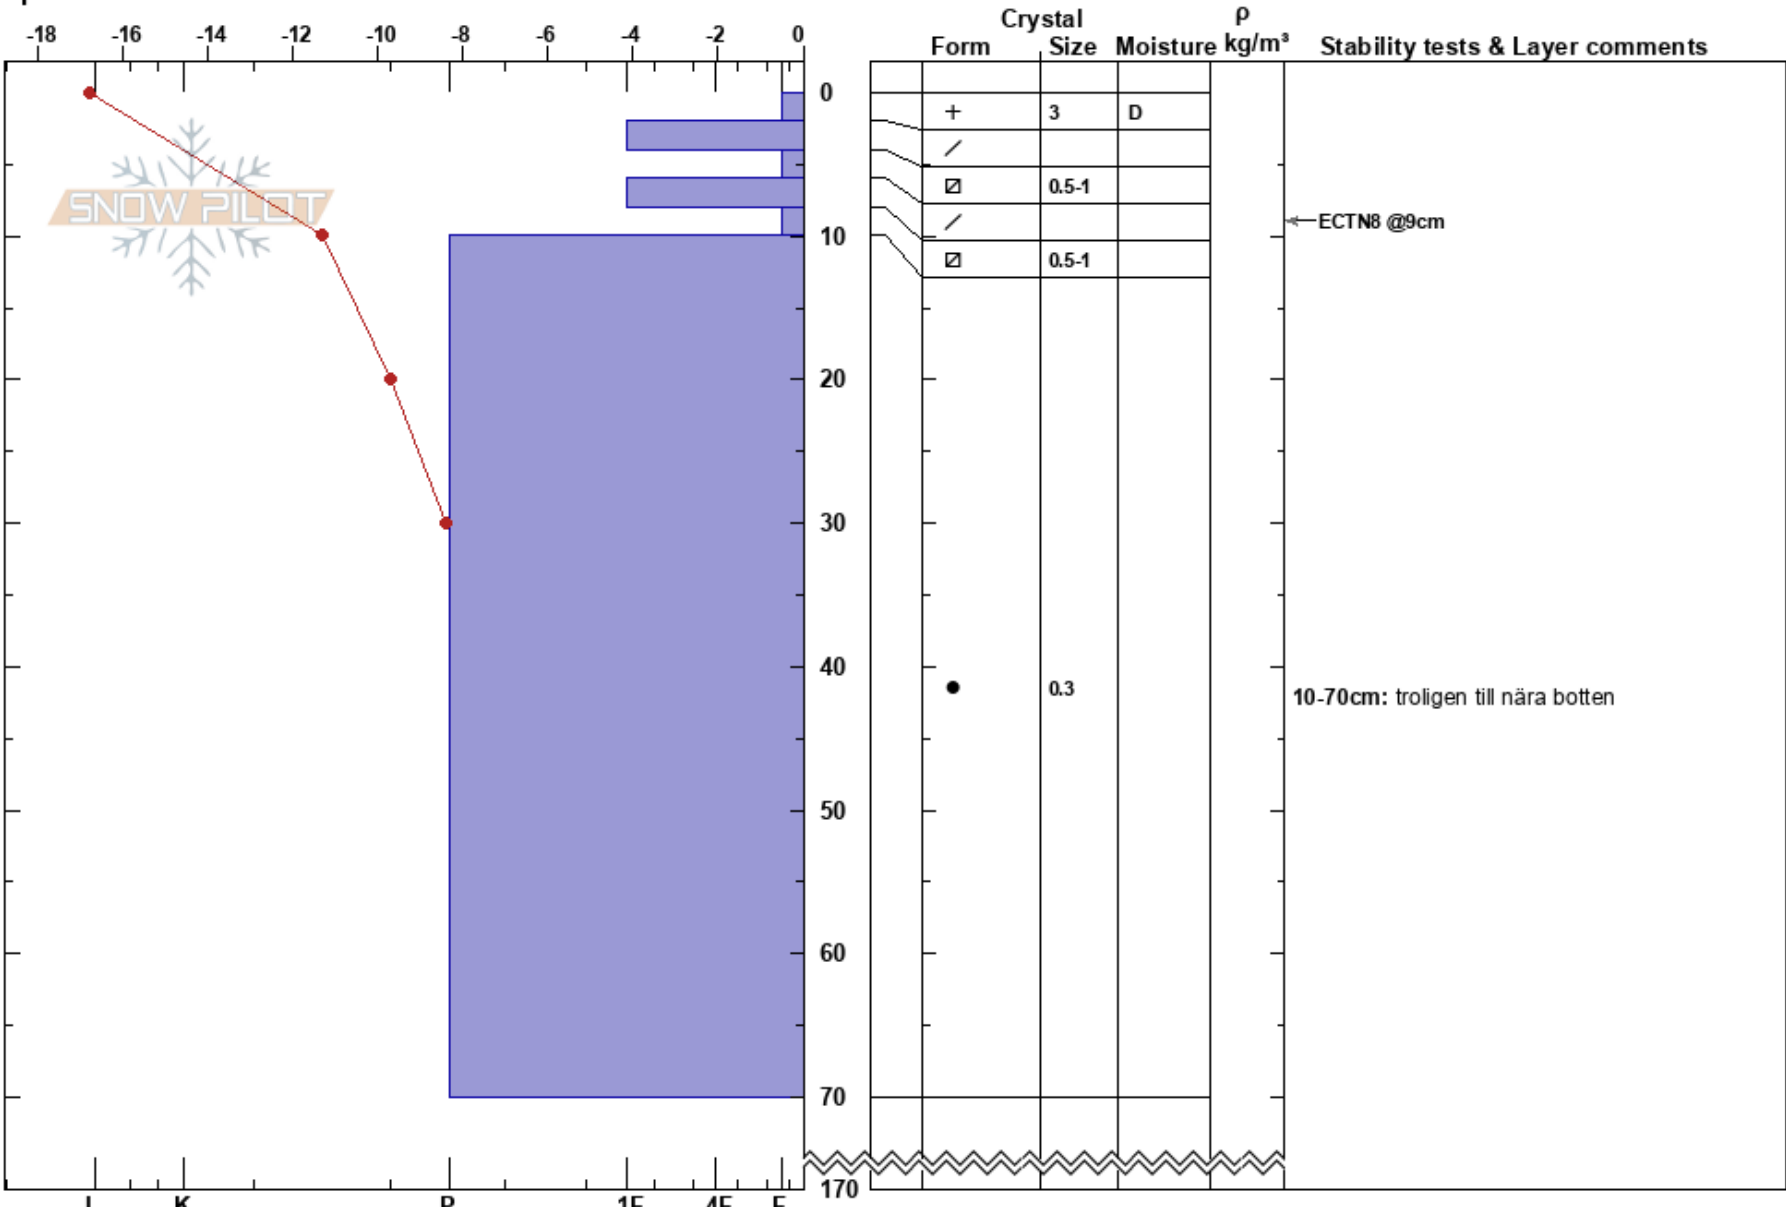

Templet  
 Sylarna  
 Sweden  
 Elevation: 1219 m  
 Aspect: N  
 Specifics:

Oskar Brodén  
 10/04/2019 - 12:30  
 Co-ord:  
 Slope Angle: 25°  
 Wind Loading:

Stability:  
 Air Temperature: -13.3°C PF:15  
 Sky Cover:  
 Precipitation: NO  
 Wind: Calm

HS:170  
 Layer Notes:  
 10-70cm: troligen till nära botten

Notes: