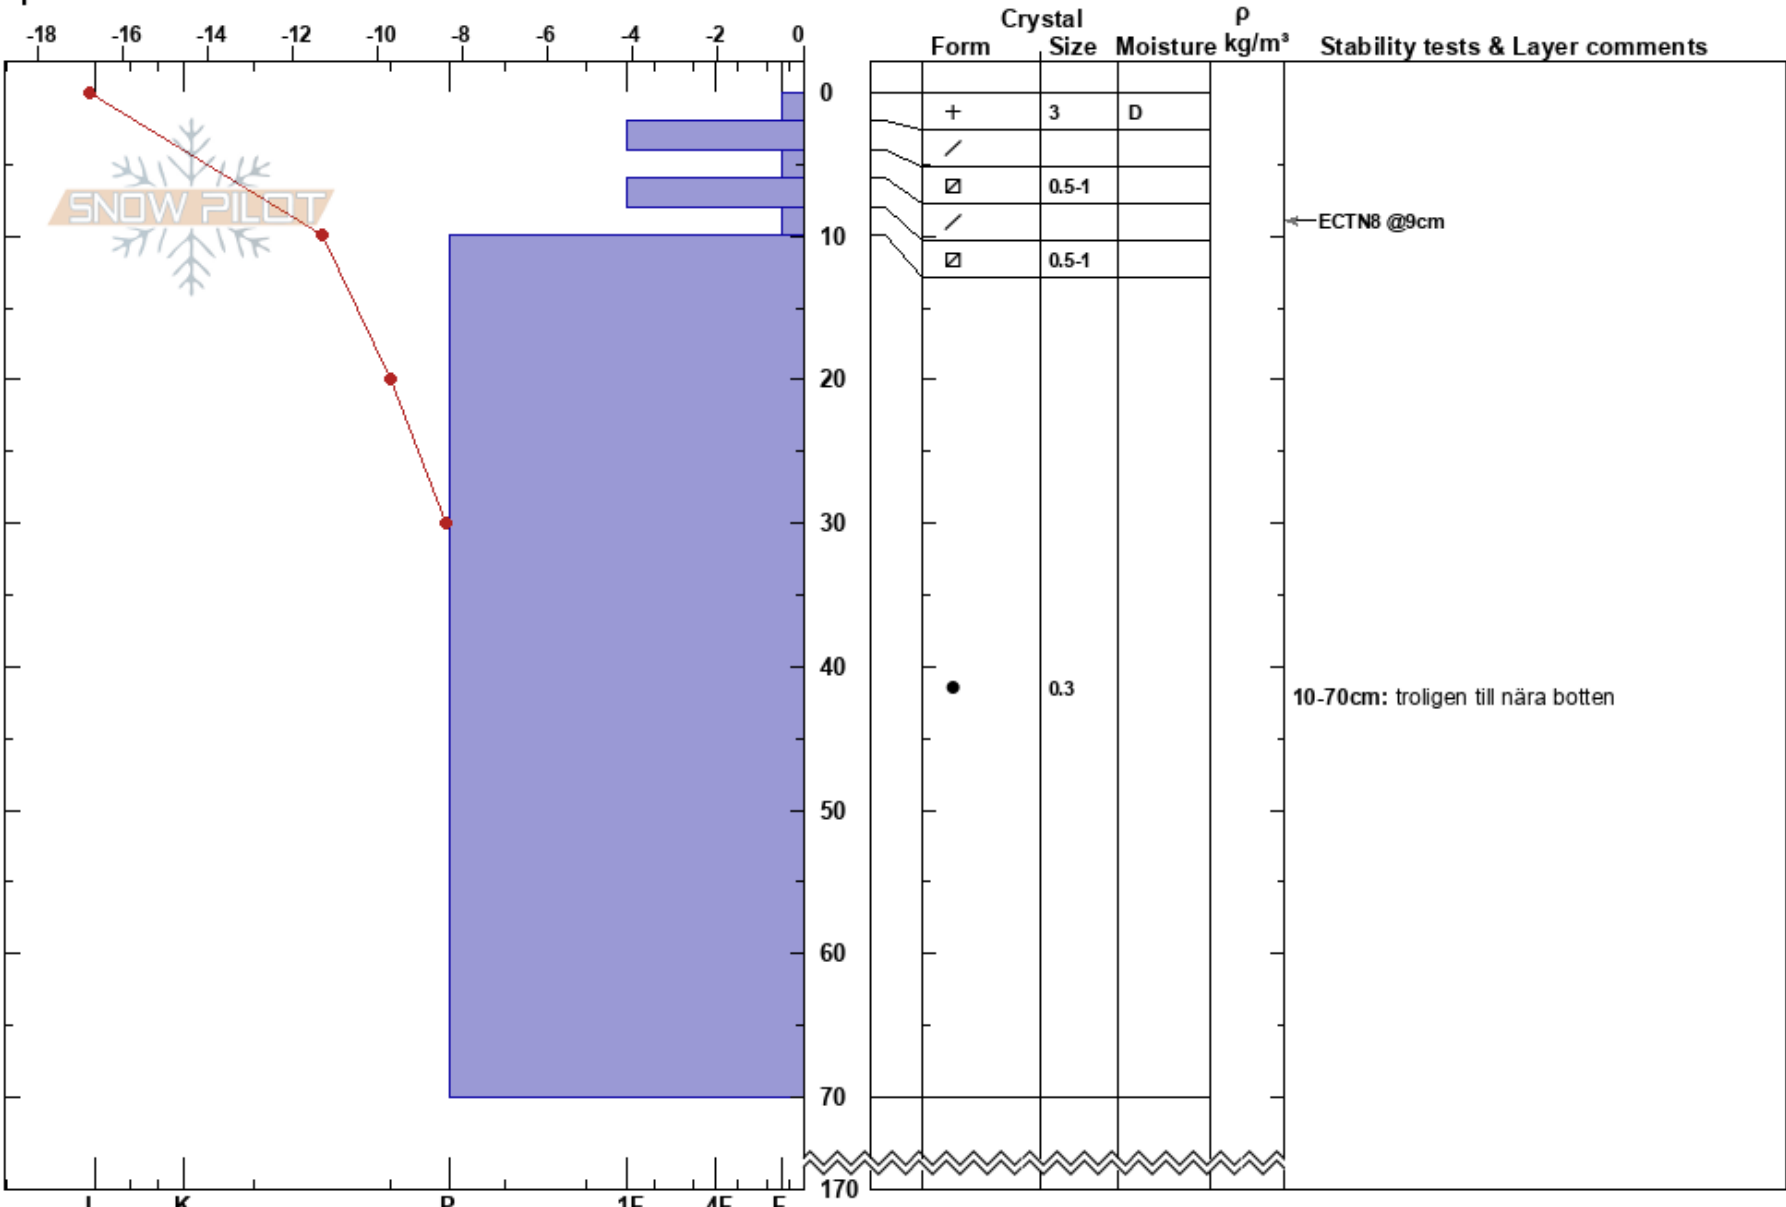

Templet
 Sylarna
 Sweden
 Elevation: 1219 m
 Aspect: N
 Specifics:

Oskar Brodén
 10/04/2019 - 12:30
 Co-ord:
 Slope Angle: 25°
 Wind Loading:

Stability:
 Air Temperature: -13.3°C PF:15
 Sky Cover:
 Precipitation: NO
 Wind: Calm

HS:170
 Layer Notes:
 10-70cm: troligen till nära botten

Notes: