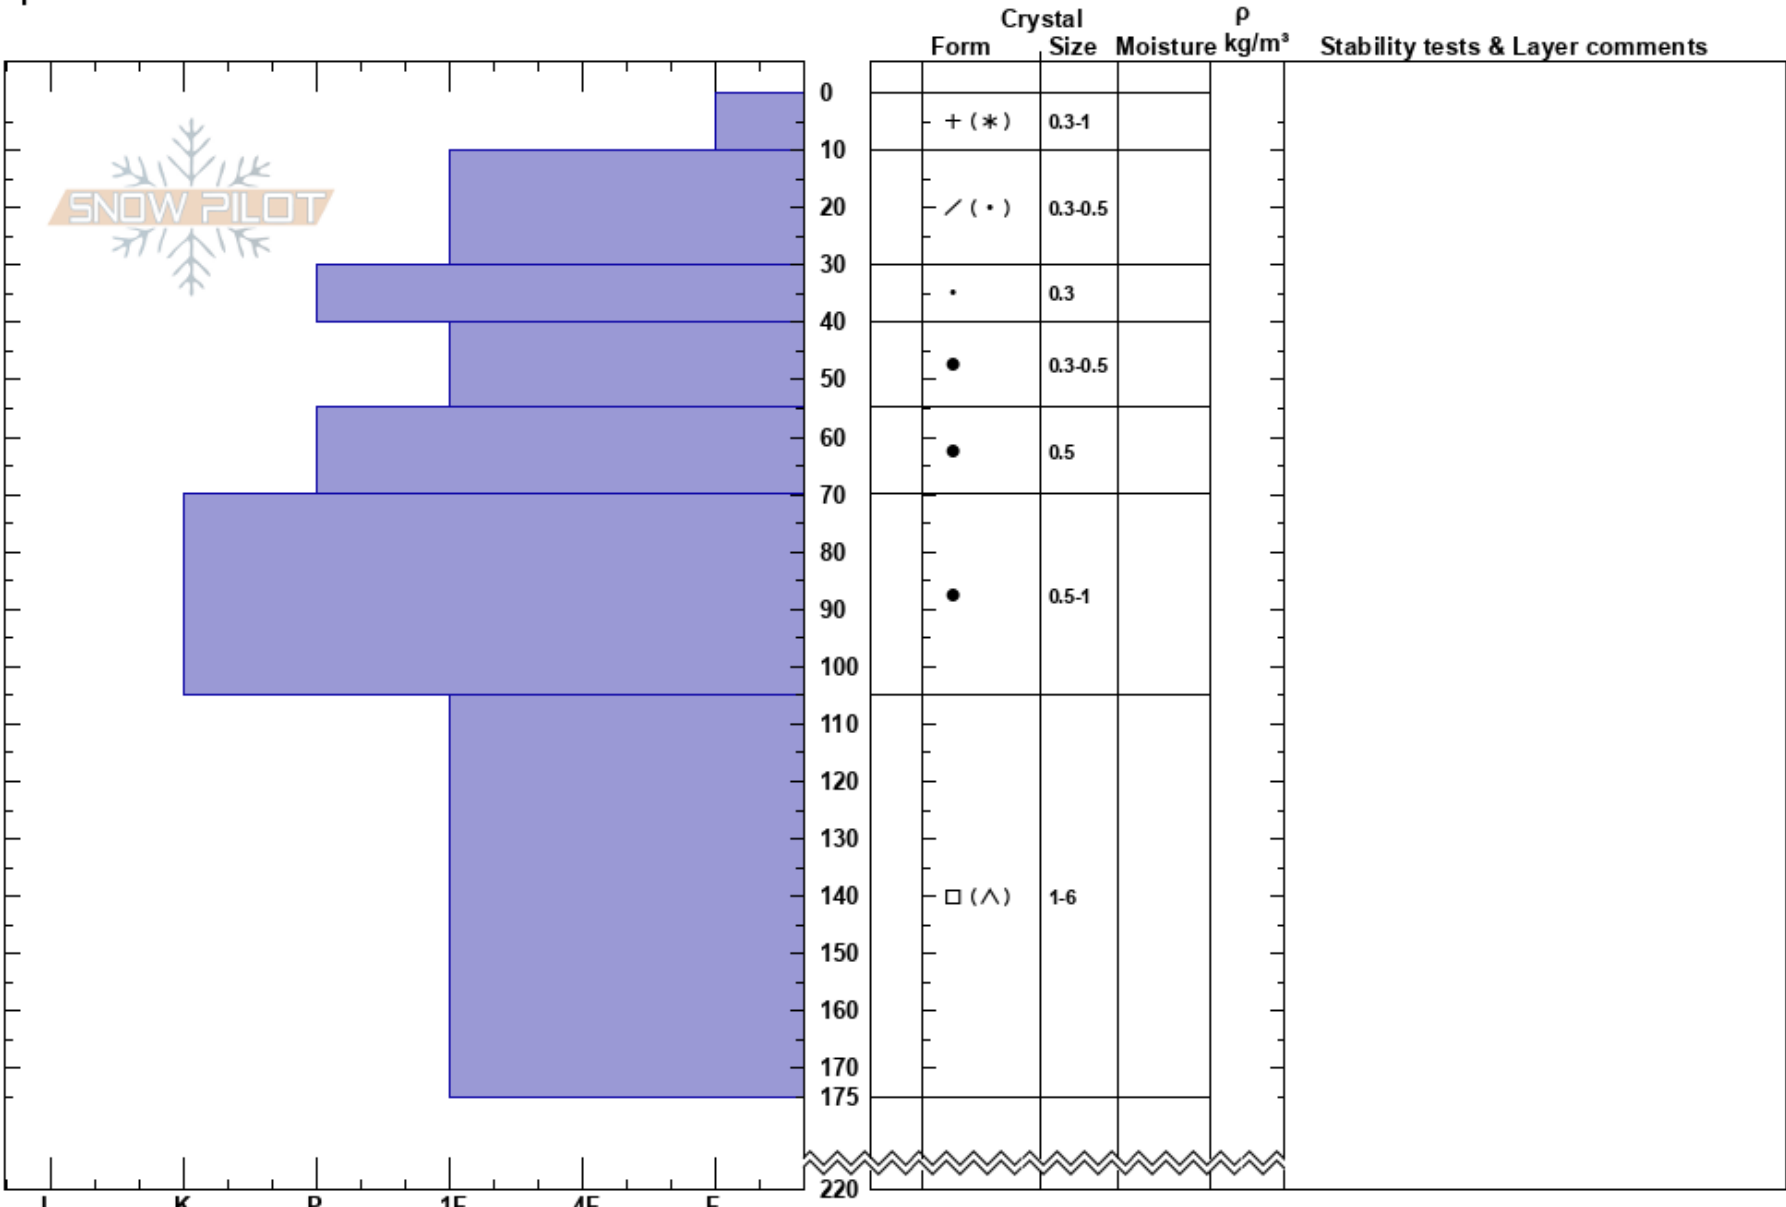

Upper OTR
 Front Range
 CO
 Elevation: 11862 ft
 Aspect: 337°
 Specifics:

Ethan Collett
 04/03/2019 - 10:00am
 Co-ord: 39.67213N, -105.89489W
 Slope Angle: 30°
 Wind Loading: yes

Stability:
 Air Temperature:
 Sky Cover: OVC
 Precipitation: S-1
 Wind: SW Light Breeze

HS:220
 PF:45
 Layer Notes:

Notes: After some new snow