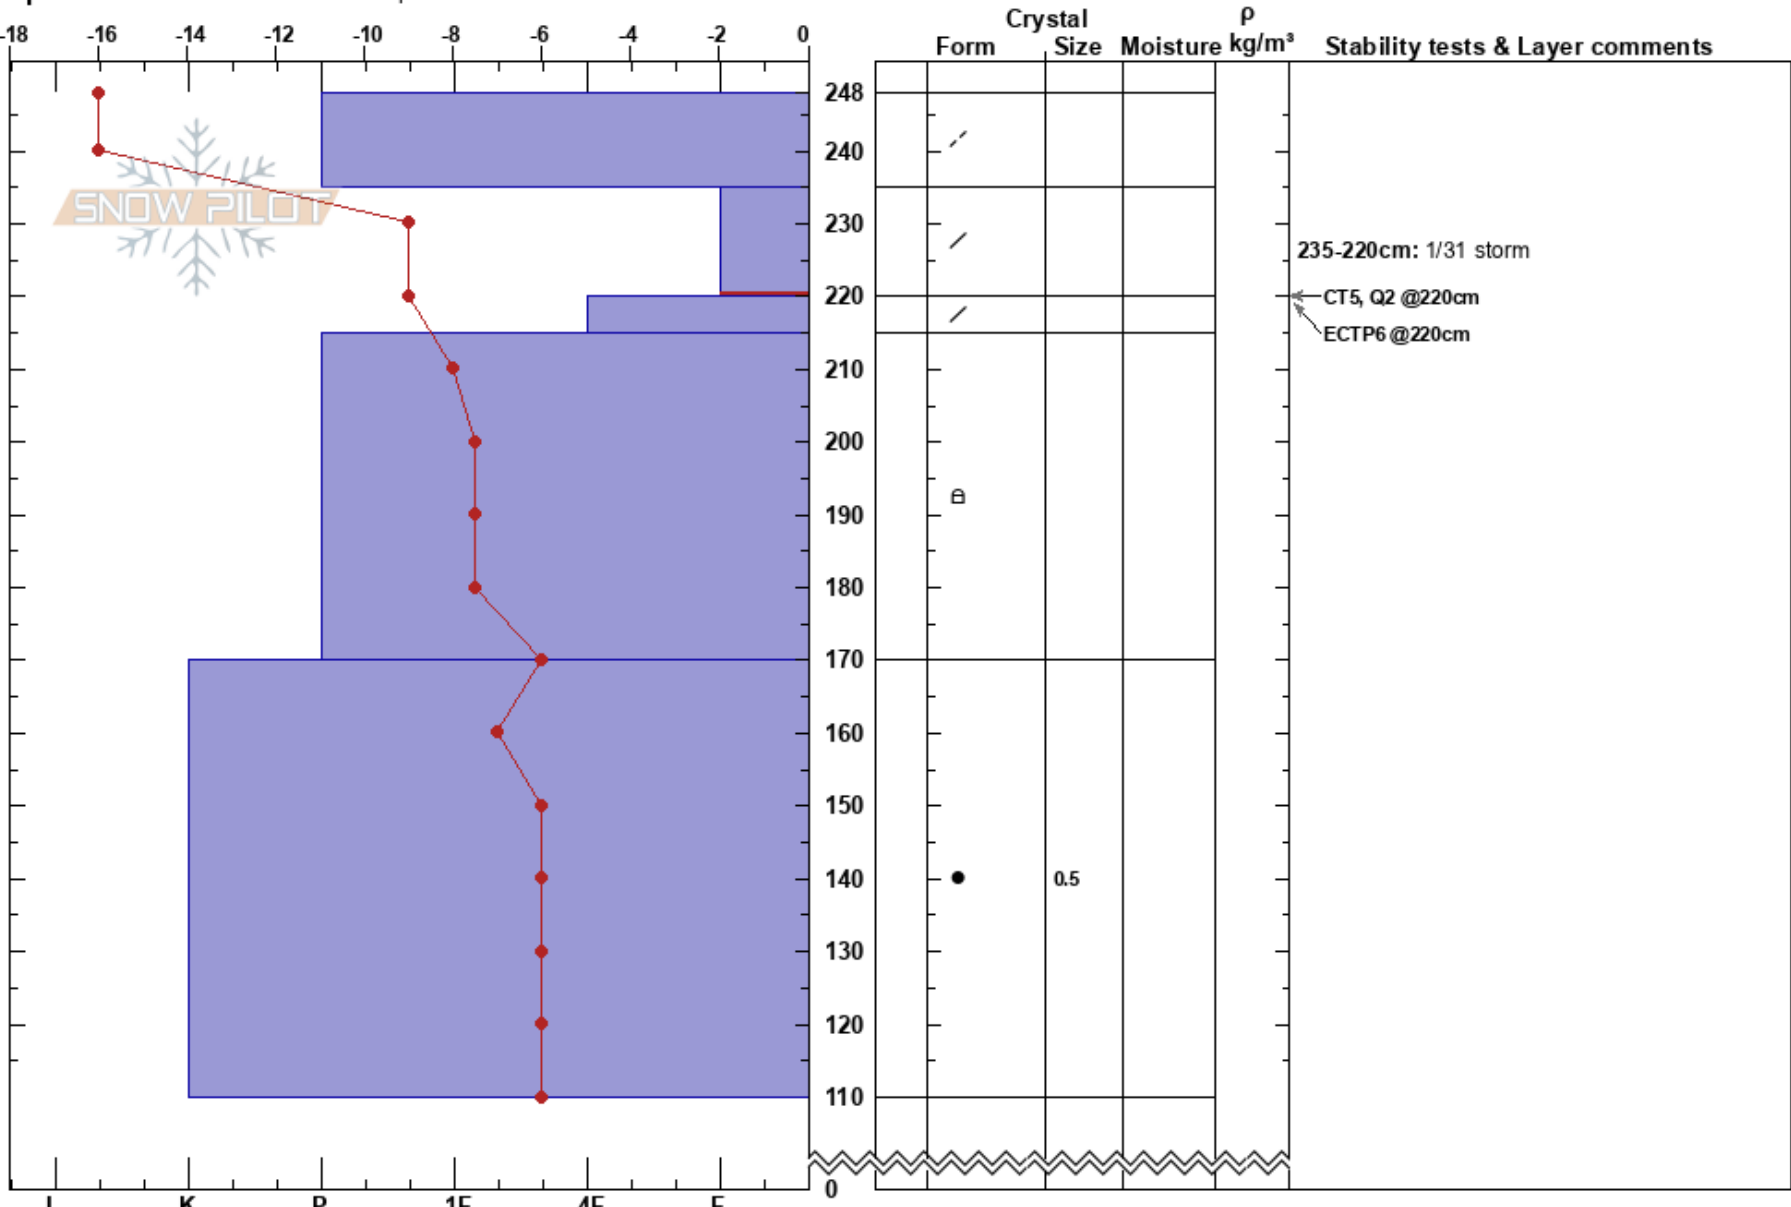

Goose Peak  
 Bitterroot  
 ID  
 Elevation: 6200 ft  
 Aspect: 270°  
 Specifics: Snowmobile tracks on slope

Melissa Hendrickson  
 02/02/2017 - 12:15pm  
 Co-ord: 47.56140N, -115.84493W  
 Slope Angle: 29°  
 Wind Loading: yes

Stability: Fair  
 Air Temperature: -13°C  
 Sky Cover: CLR  
 Precipitation: NO  
 Wind: E Light Breeze

HS:248  
 PS: 5  
 235-220cm: 1/31 storm  
 235-220cm: Problematic layer

Notes: We saw windloading on multiple aspects from the shifting winds this week in all open and exposed areas. Saw similar results on multiple aspects.