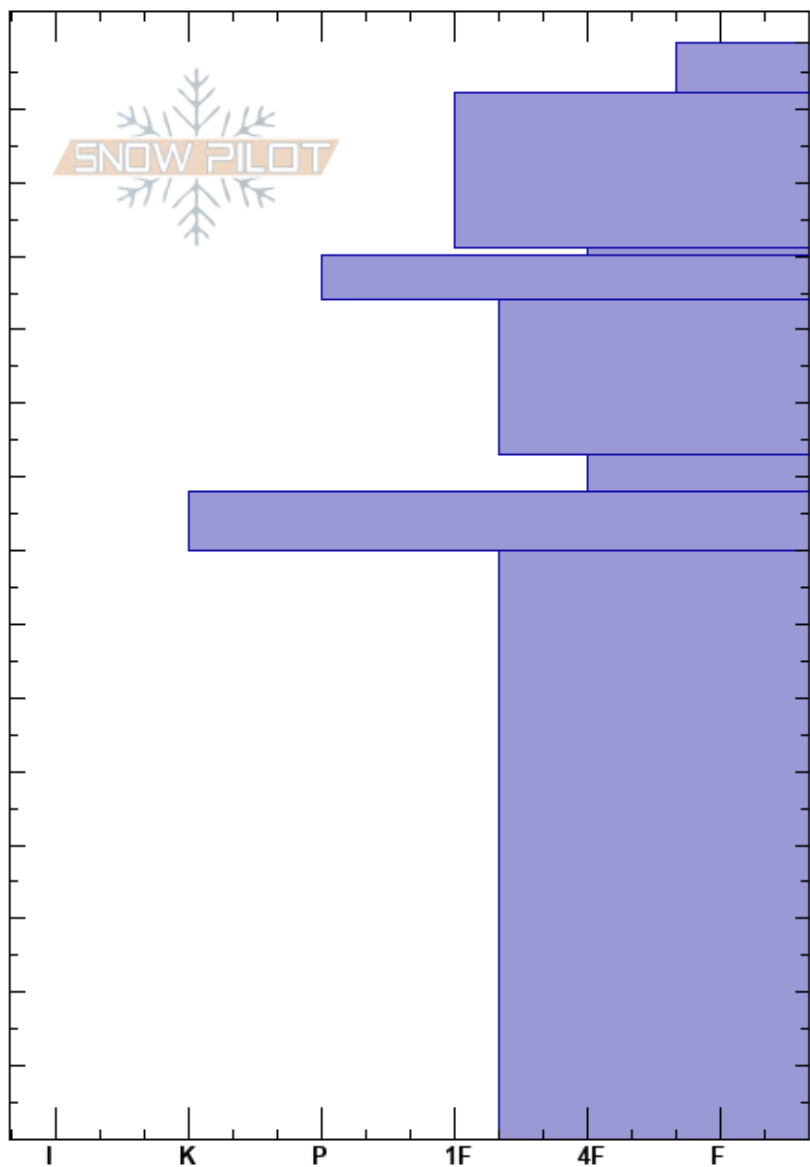

20190409_Sister#2
 Loveland Pass
 CO
 Elevation: 11585 ft
 Aspect: 351°
 Specifics: We skied slope

Ron Simenhois
 04/09/2019 - 11:30am
 Co-ord:
 Slope Angle: 34°
 Wind Loading: no

Stability: Good
 Air Temperature: 32°C
 Sky Cover: FEW
 Precipitation: NO
 Wind: W Light Breeze

HS: 149
 Layer Notes:
 114-93cm: Mix of FD and MFC -> FC

Height (cm)	Crystal		ρ kg/m ³	Stability tests & Layer comments
	Form	Size		
149	/	0.5	D-M	
140				
130	•	0.3	D-M	
120	□	0.3	D	← ECTN11 @120.5cm
110	⊙	1	D	
100	⊕ ⊙		D	114-93cm: Mix of FD and MFC -> FC
90	⊕	2-2.5	D	← ECTN28 @92cm
80	⊙	1	D	
70				
60				
50				
40	^	3-4		
30				
20				
10				
0				