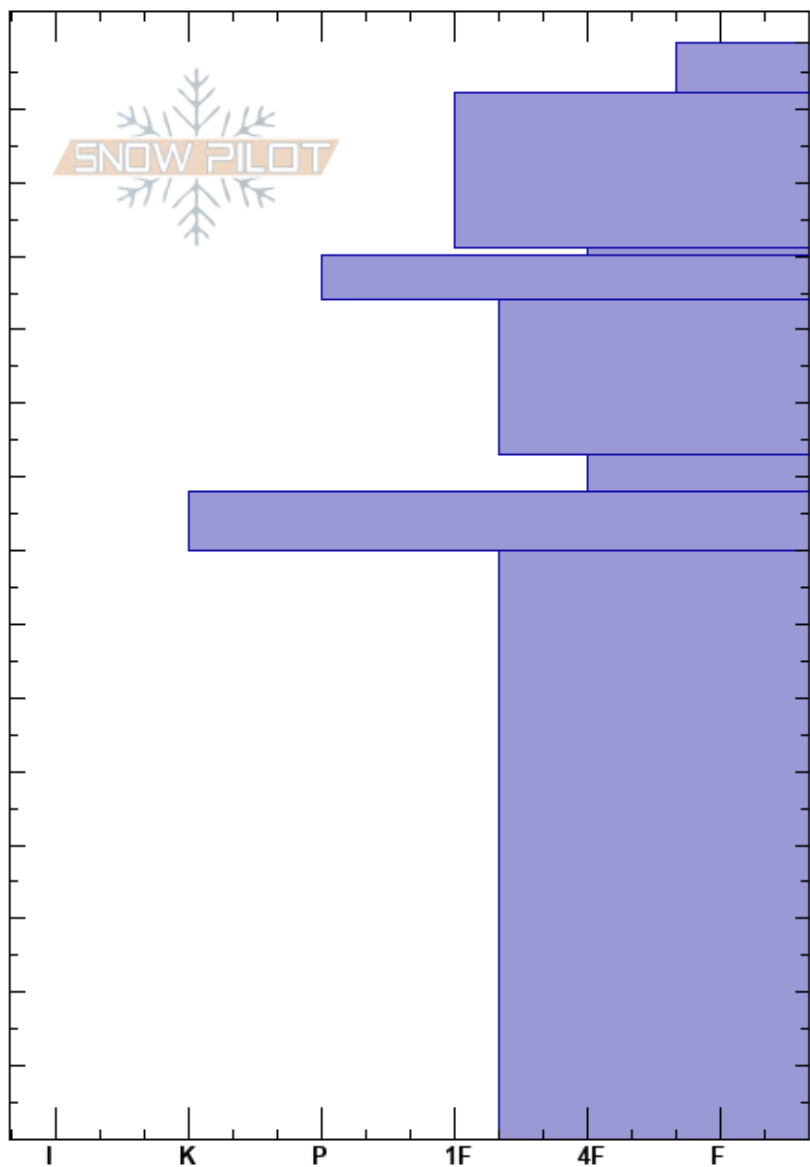

20190409_Sister#2
 Loveland Pass
 CO
 Elevation: 11585 ft
 Aspect: 351°
 Specifics: We skied slope

Ron Simenhois
 04/09/2019 - 11:30am
 Co-ord:
 Slope Angle: 34°
 Wind Loading: no

Stability: Good
 Air Temperature: 32°C
 Sky Cover: FEW
 Precipitation: NO
 Wind: W Light Breeze

HS: 149
 Layer Notes:
 114-93cm: Mix of FD and MFC -> FC

Height (cm)	Crystal		ρ kg/m ³	Stability tests & Layer comments
	Form	Size		
149	/	0.5	D-M	
140				
130	•	0.3	D-M	
120	□	0.3	D	← ECTN11 @120.5cm
110	⊙	1	D	
100	⊕ ⊙		D	114-93cm: Mix of FD and MFC -> FC
90	⊕	2-2.5	D	← ECTN28 @92cm
80	⊙	1	D	
40	^	3-4		