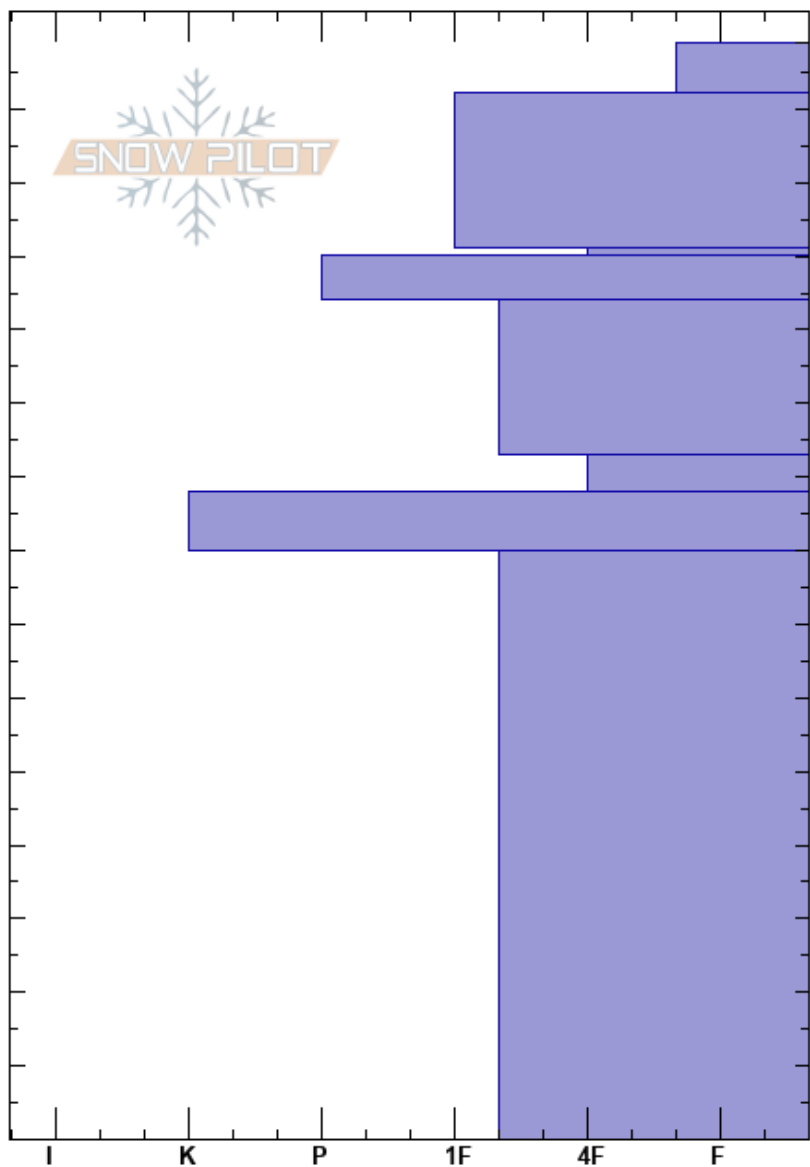

20190409_Sister#2
 Loveland Pass
 CO
 Elevation: 11585 ft
 Aspect: 351°
 Specifics: We skied slope

Ron Simenhois
 04/09/2019 - 11:30am
 Co-ord:
 Slope Angle: 34°
 Wind Loading: no

Stability: Good
 Air Temperature: 32°C
 Sky Cover: FEW
 Precipitation: NO
 Wind: W Light Breeze

HS: 149
 Layer Notes:
 114-93cm: Mix of FD and MFC -> FC

Height (cm)	Crystal		ρ kg/m ³	Stability tests & Layer comments
	Form	Size		
149	/	0.5	D-M	
140				
130	•	0.3	D-M	
120	□	0.3	D	← ECTN11 @120.5cm
110	⊙	1	D	
100	⊙		D	114-93cm: Mix of FD and MFC -> FC
90	⊙	2-2.5	D	← ECTN28 @92cm
80	⊙	1	D	
70				
60				
50				
40	^	3-4		
30				
20				
10				
0				