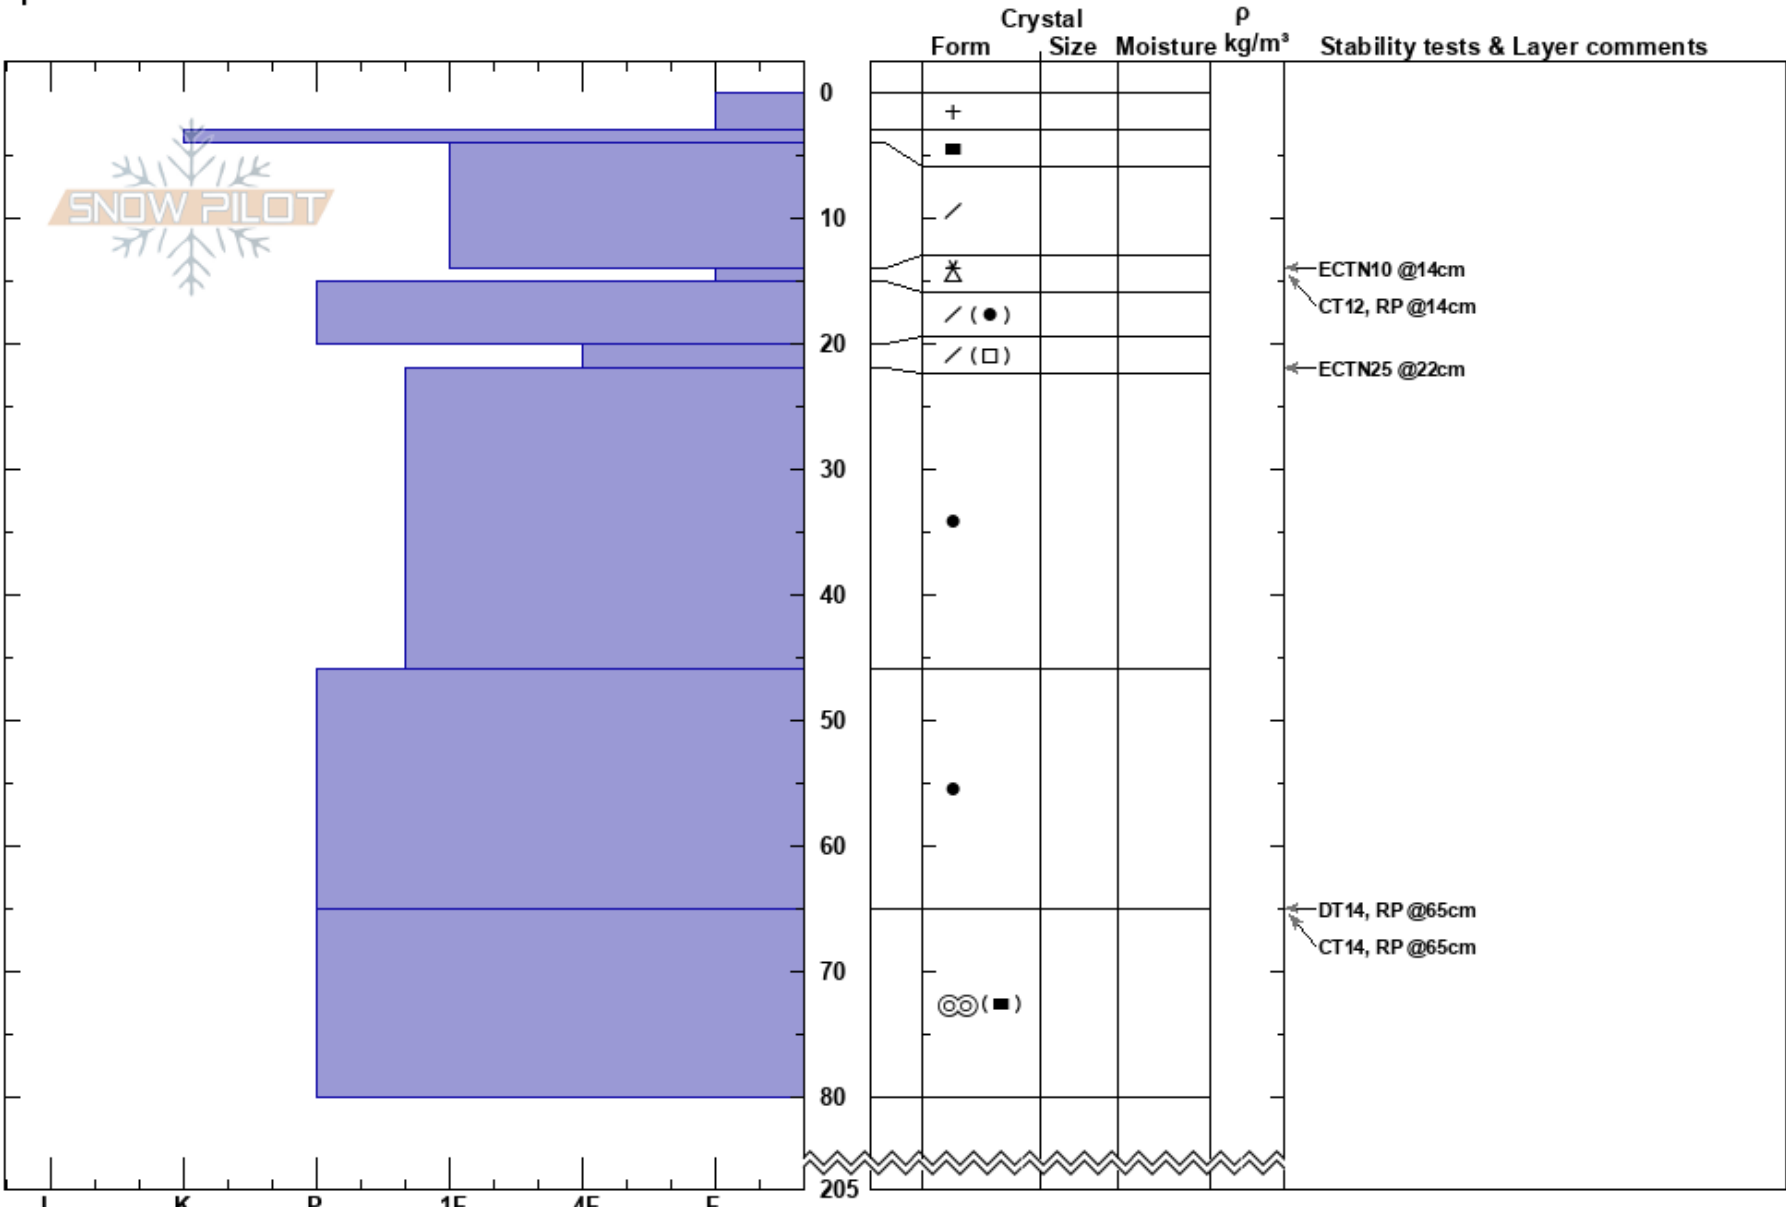

BorkanE\_Apr9  
 Borkafället  
 Sweden  
 Elevation: 830 m  
 Aspect: E  
 Specifics:

Tyler Curtis  
 09/04/2019 - 10:50  
 Co-ord: 65.21364N, 15.47977E  
 Slope Angle: 28°  
 Wind Loading:

Stability:  
 Air Temperature: -2.1°C  
 Sky Cover: SCT  
 Precipitation: NO  
 Wind: NE Light Breeze

HS:205

Layer Notes:

Notes: