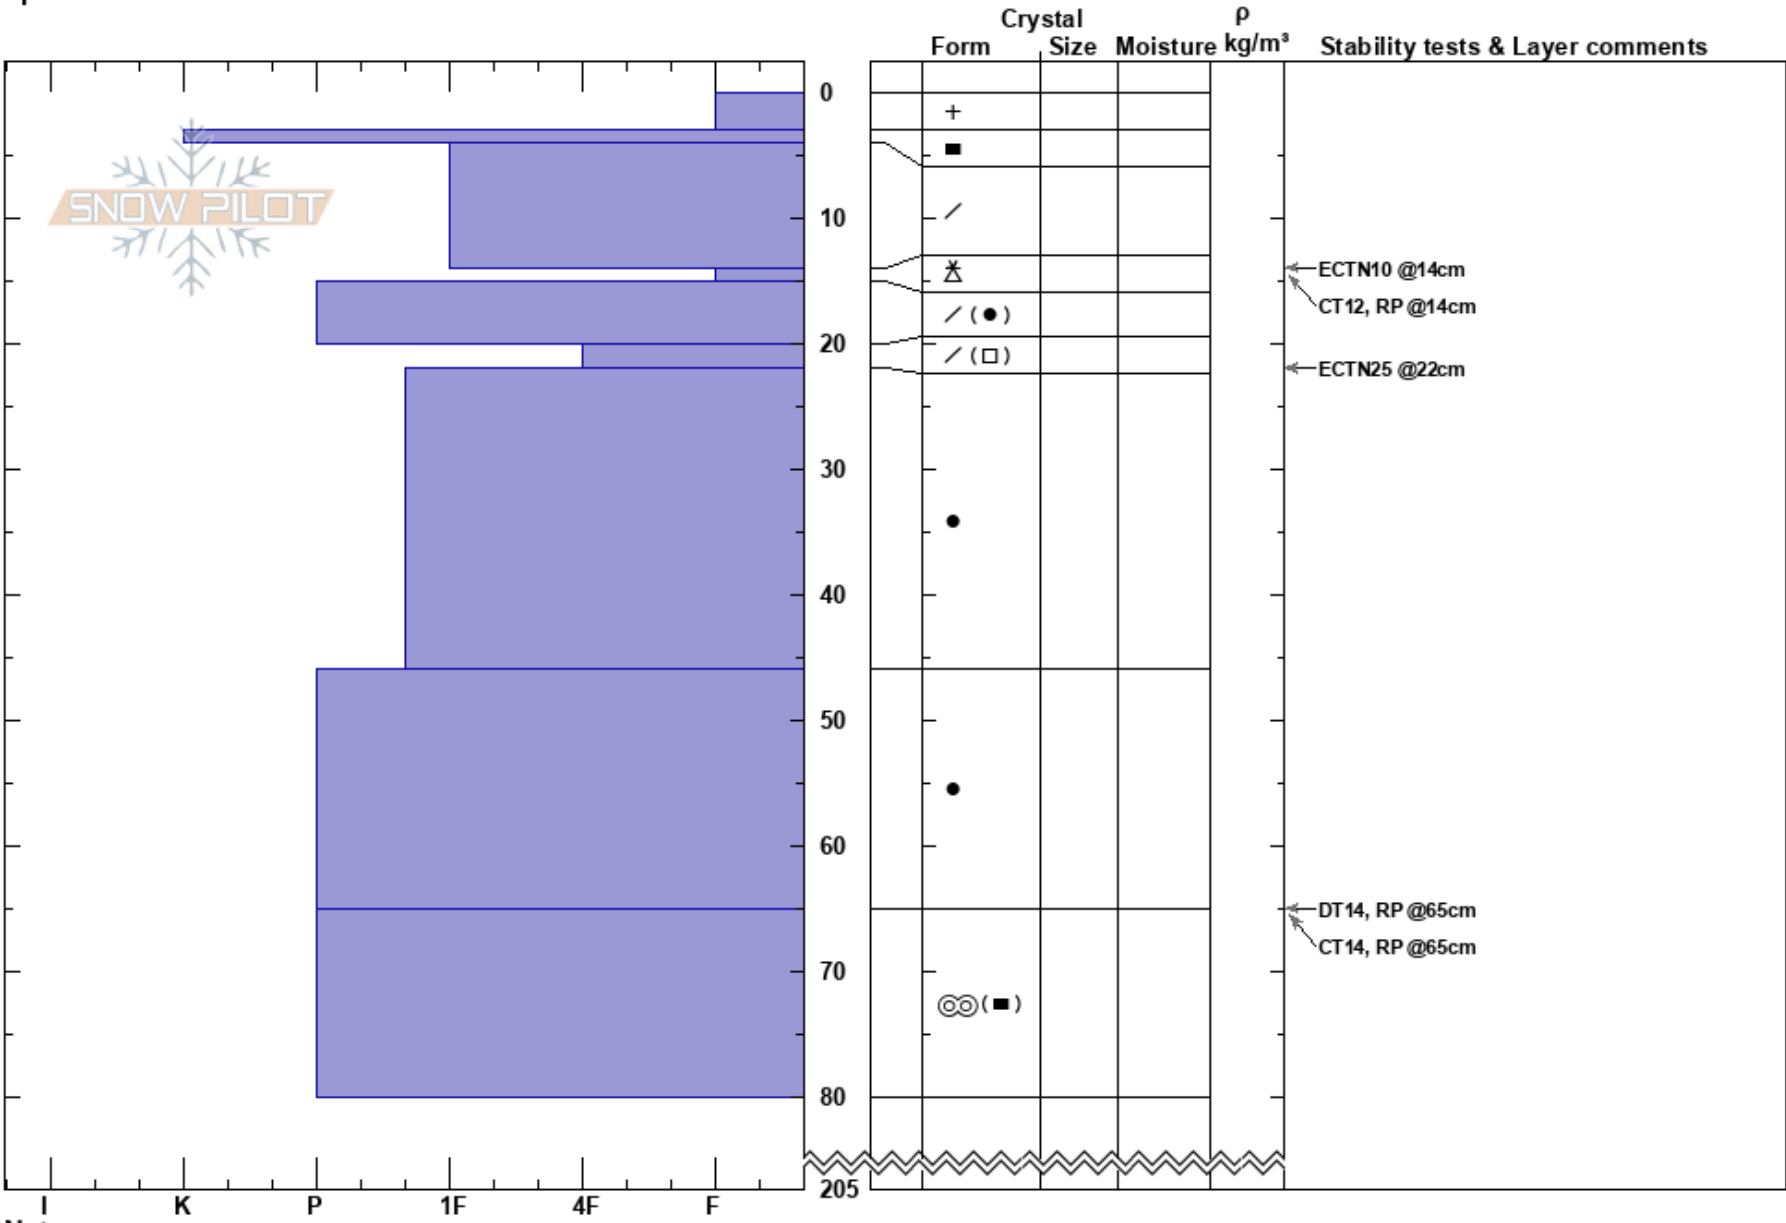

BorkanE\_Apr9  
 Borkafället  
 Sweden  
 Elevation: 830 m  
 Aspect: E  
 Specifics:

Tyler Curtis  
 09/04/2019 - 10:50  
 Co-ord: 65.21364N, 15.47977E  
 Slope Angle: 28°  
 Wind Loading:

Stability:  
 Air Temperature: -2.1°C  
 Sky Cover: SCT  
 Precipitation: NO  
 Wind: NE Light Breeze

HS:205  
 PF:5

Layer Notes:

Notes: