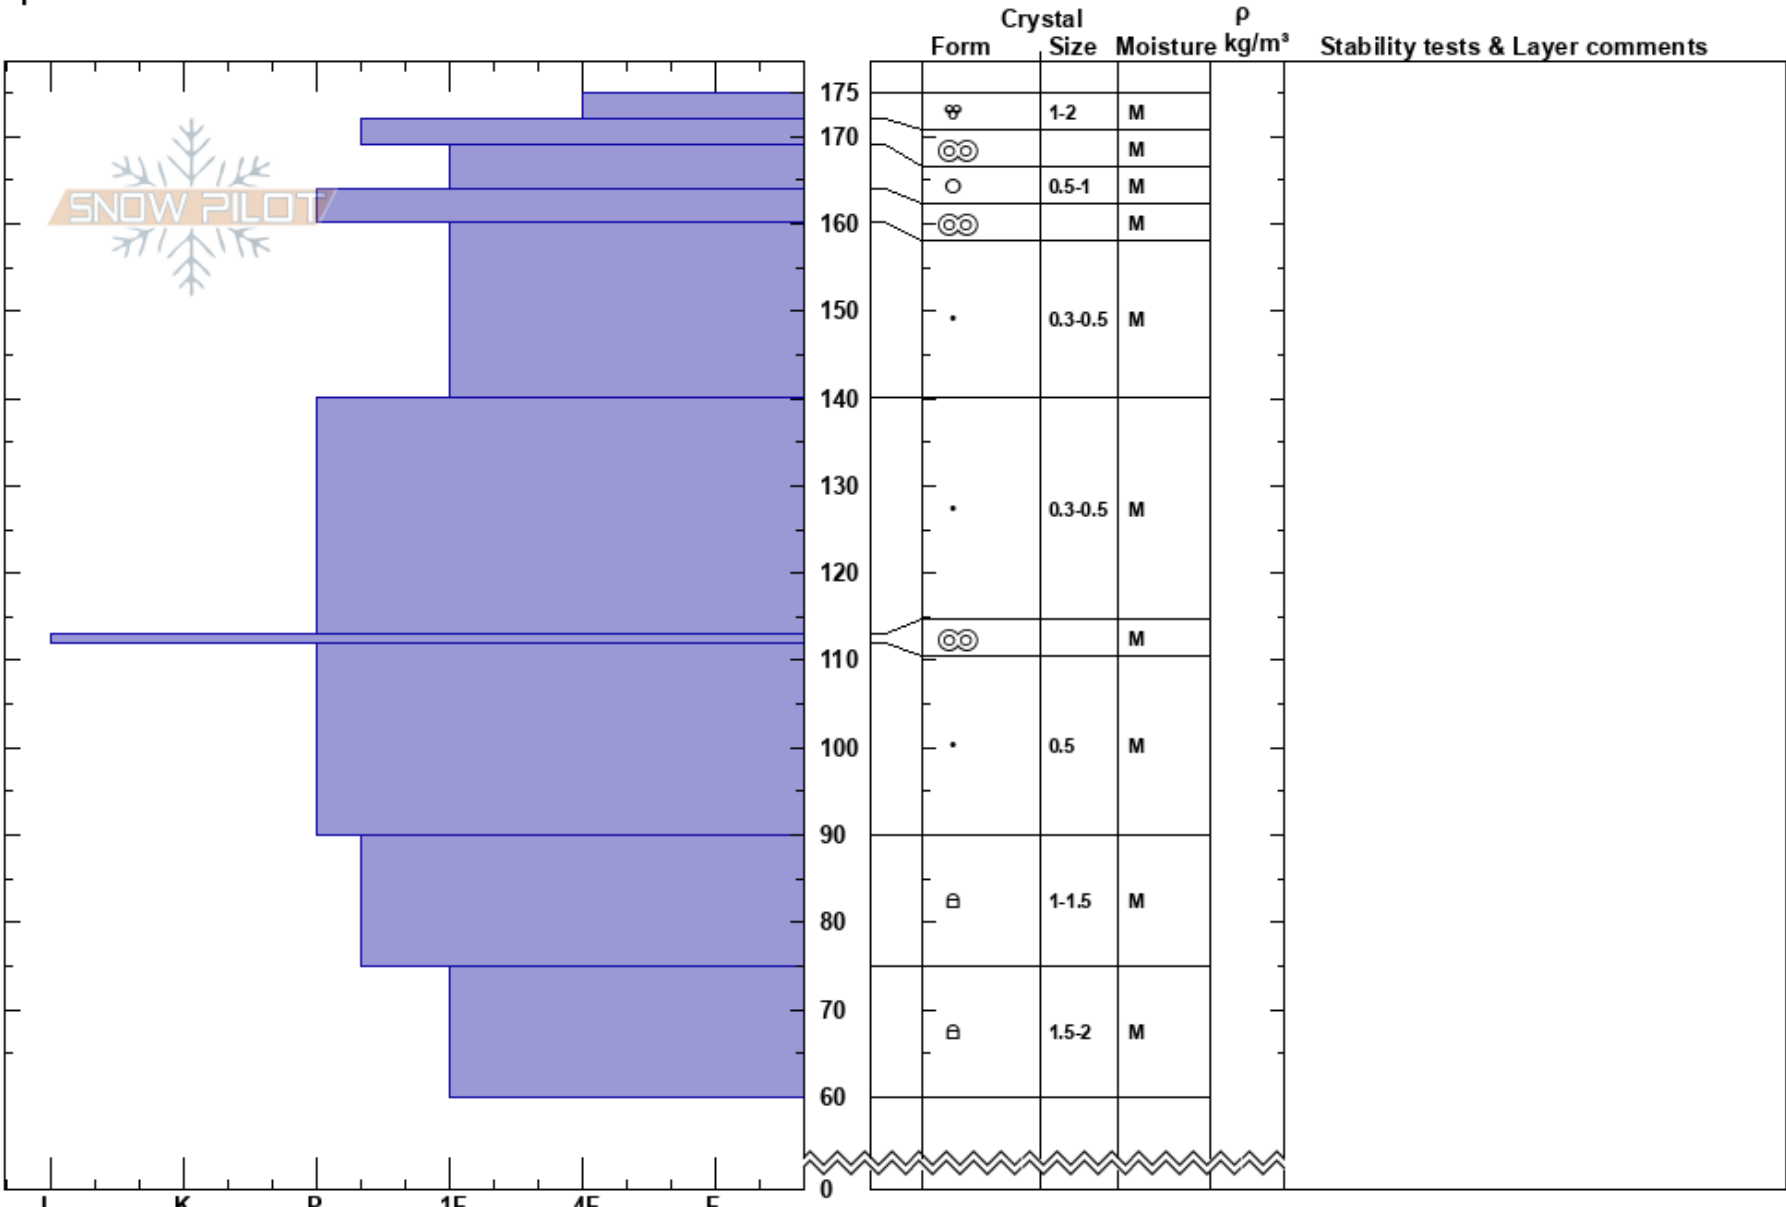

Upper Coal Creek
 San Juan Range
 CO
 Elevation: 11703 ft
 Aspect: 162°
 Specifics:

Chris Billbrey
 04/08/2019 - 12:25pm
 Co-ord:
 Slope Angle:
 Wind Loading: no

Stability:
 Air Temperature: 6°C
 Sky Cover: FEW
 Precipitation: NO
 Wind: NW Light Breeze

HS:175
 PF:15
 Layer Notes:

Notes: