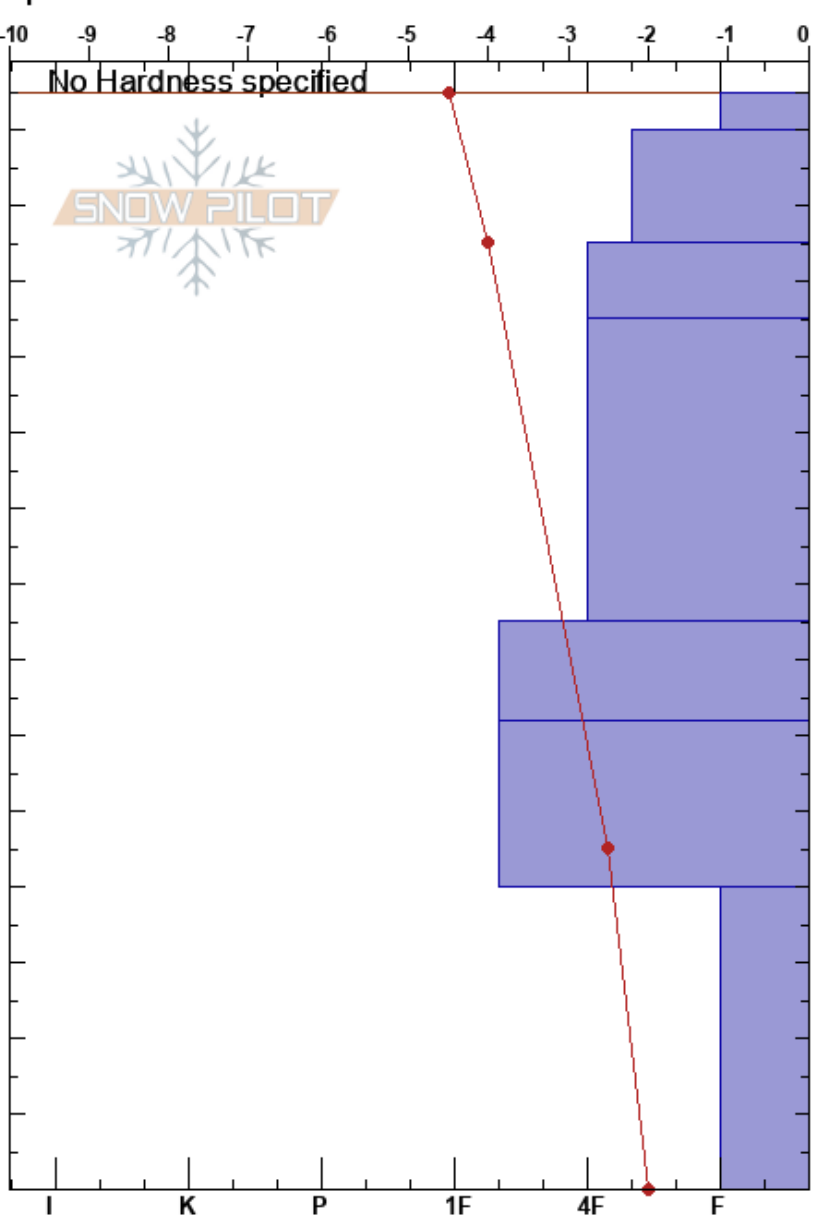

190407 Rock Garden  
 Berthoud Pass  
 CO  
 Elevation: 11146 ft  
 Aspect: N  
 Specifics:

Ryan Zarter  
 04/07/2019 - 11:15am  
 Co-ord: 39.80747N, -105.77663W  
 Slope Angle: 35°  
 Wind Loading: no

Stability:  
 Air Temperature: -4°C  
 Sky Cover: FEW  
 Precipitation: NO  
 Wind: NW Light Breeze

HS:145 Layer Notes:

Form	Crystal		Moisture	$\rho$ kg/m <sup>3</sup>	Stability tests & Layer comments
	Size				
V	0.5-1		D		
	0.5-1		D		
⊖	1		D		
•	1		D		← ECTN22 @125cm
⊖	2		D		
⊖	3		D		
^ (^)	46		D		