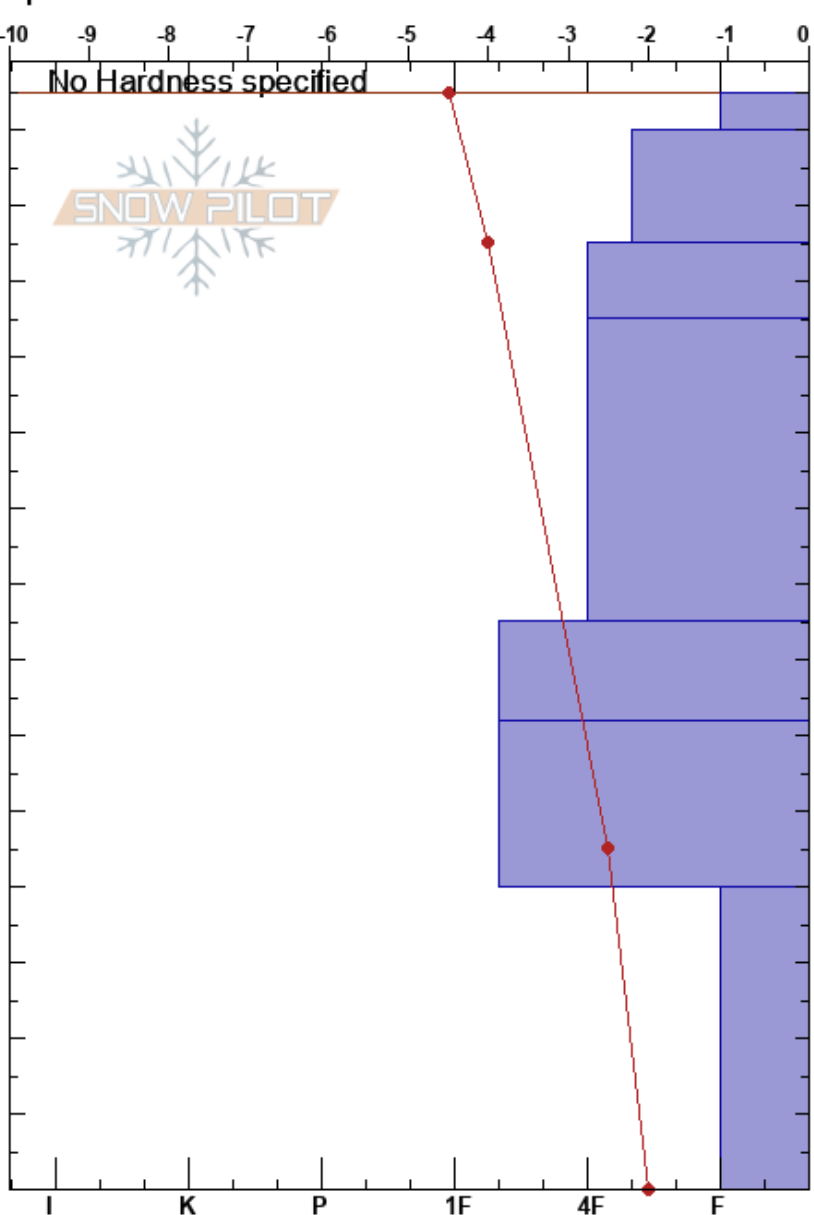

190407 Rock Garden  
 Berthoud Pass  
 CO  
 Elevation: 11146 ft  
 Aspect: N  
 Specifics:

Ryan Zarter  
 04/07/2019 - 11:15am  
 Co-ord: 39.80747N, -105.77663W  
 Slope Angle: 35°  
 Wind Loading: no

Stability:  
 Air Temperature: -4°C  
 Sky Cover: FEW  
 Precipitation: NO  
 Wind: NW Light Breeze

HS:145 Layer Notes:

Form	Crystal		Moisture	$\rho$ kg/m <sup>3</sup>	Stability tests & Layer comments
	Size				
∨	0.5-1		D		
/	0.5-1		D		
⊖	1		D		
•	1		D		← ECTN22 @125cm
⊖	2		D		
⊖	3		D		
^ (^)	46		D		