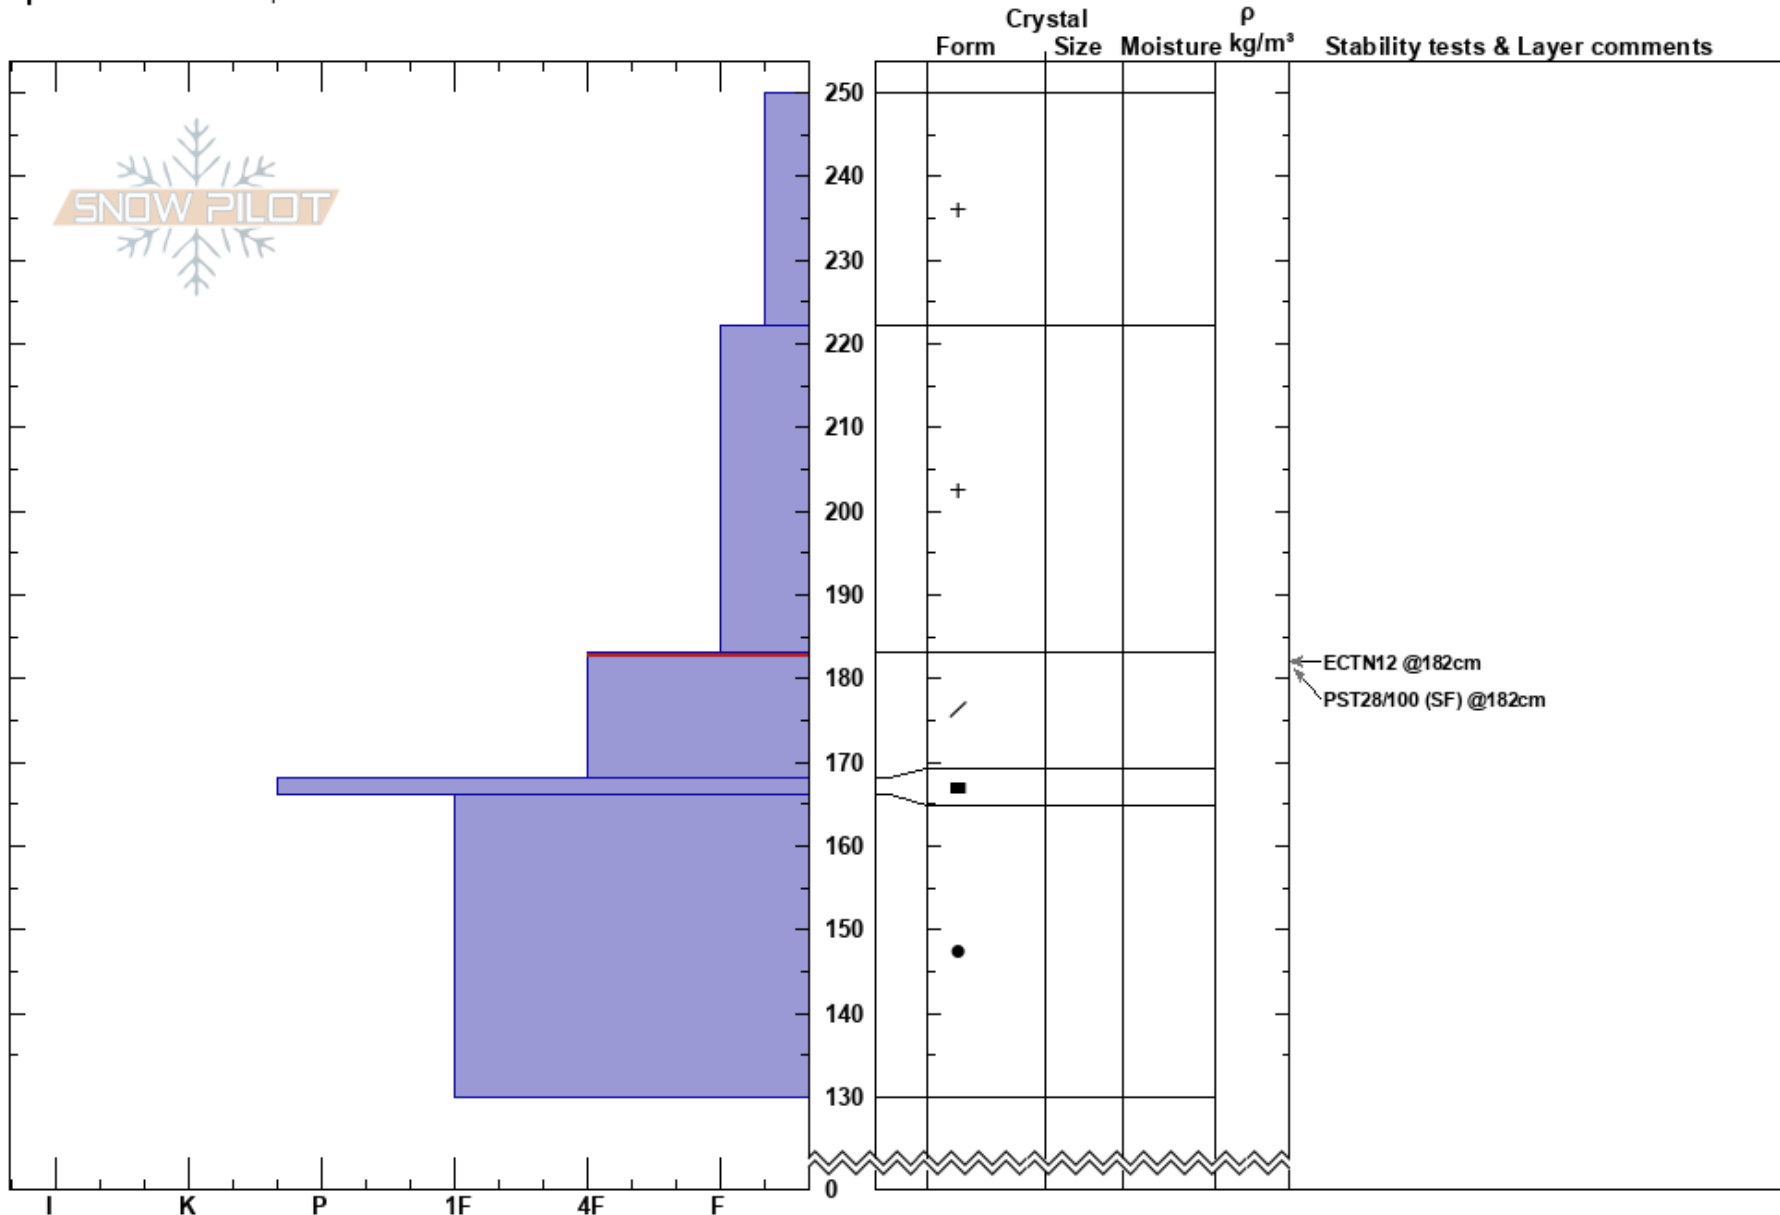

Cooke City - 2/1/17
 Cooke City
 MT
 Elevation: 9550 ft
 Aspect: 160°
 Specifics: We skied slope

Eric Knoff
 02/01/2017 - 11:35am
 Co-ord:
 Slope Angle: 26°
 Wind Loading:

Stability: Fair Stable **HS:250**
 Air Temperature: -8°C
 Sky Cover: SCT
 Precipitation: NO
 Wind: Calm
 183-168cm: Problematic layer