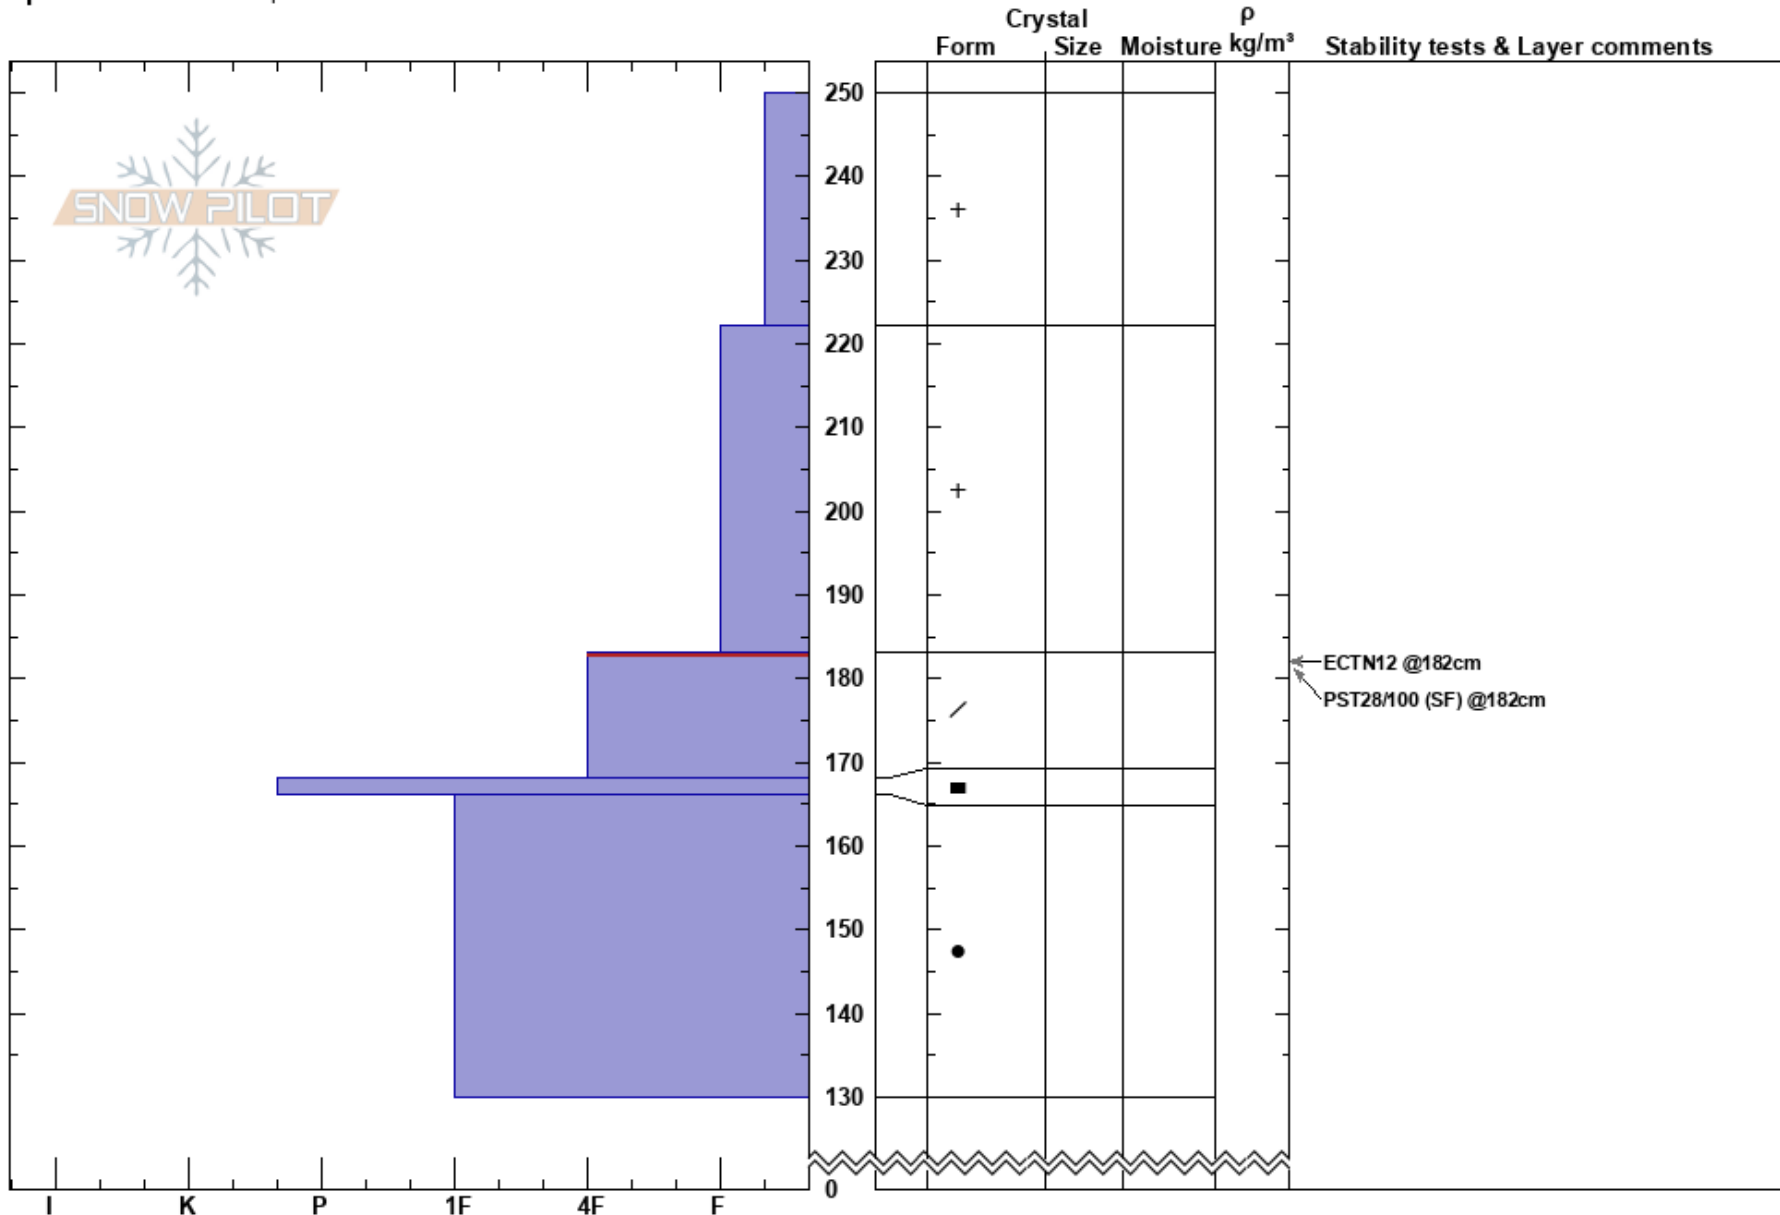

Cooke City - 2/1/17
Cooke City
MT
Elevation: 9550 ft
Aspect: 160°
Specifics: We skied slope

Eric Knoff
02/01/2017 - 11:35am
Co-ord:
Slope Angle: 26°
Wind Loading:

Stability: Fair Stable
Air Temperature: -8°C
Sky Cover: SCT
Precipitation: NO
Wind: Calm

HS:250
Layer Notes:
183-168cm: Problematic layer

Notes: