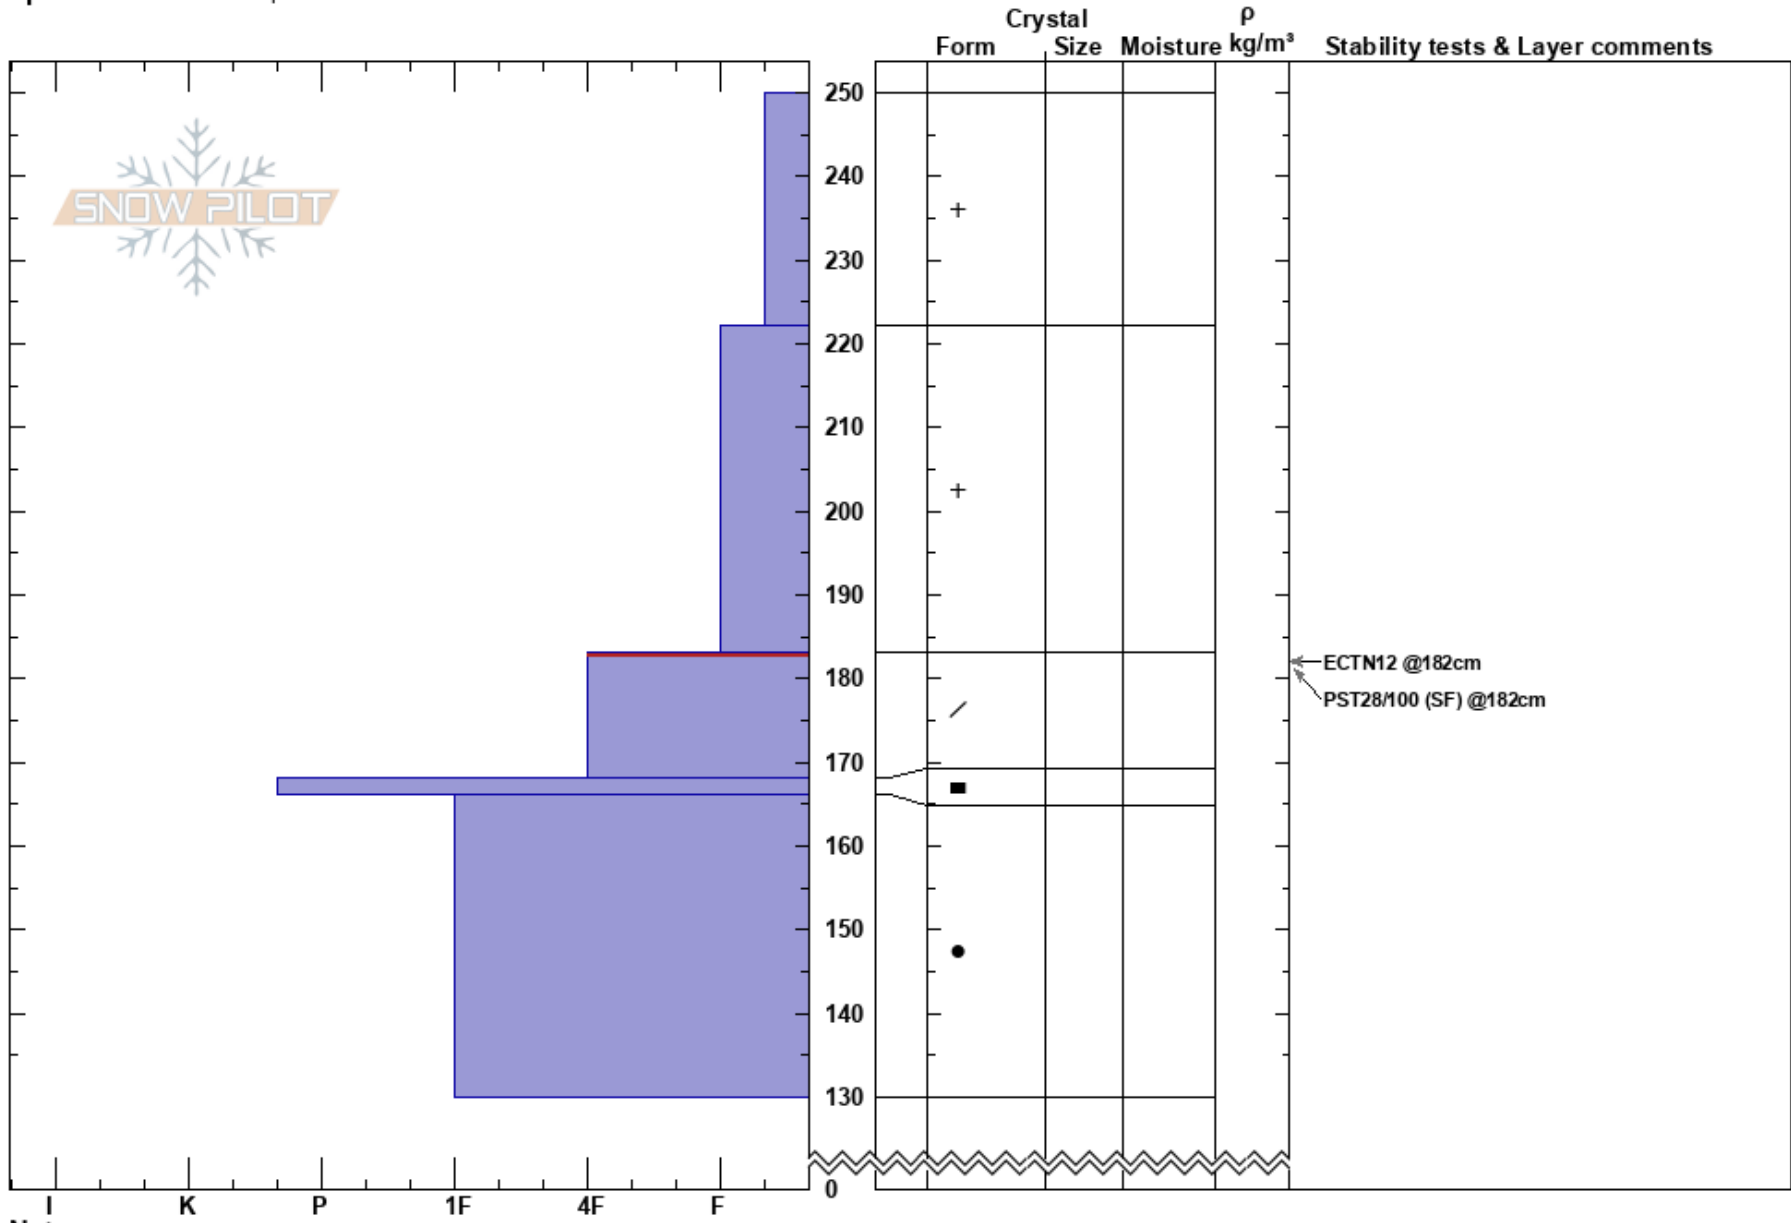

Cooke City - 2/1/17
 Cooke City
 MT
 Elevation: 9550 ft
 Aspect: 160°
 Specifics: We skied slope

Eric Knoff
 02/01/2017 - 11:35am
 Co-ord:
 Slope Angle: 26°
 Wind Loading:

Stability: Fair Stable HS:250
 Air Temperature: -8°C
 Sky Cover: SCT
 Precipitation: NO
 Wind: Calm
 Layer Notes:
 183-168cm: Problematic layer