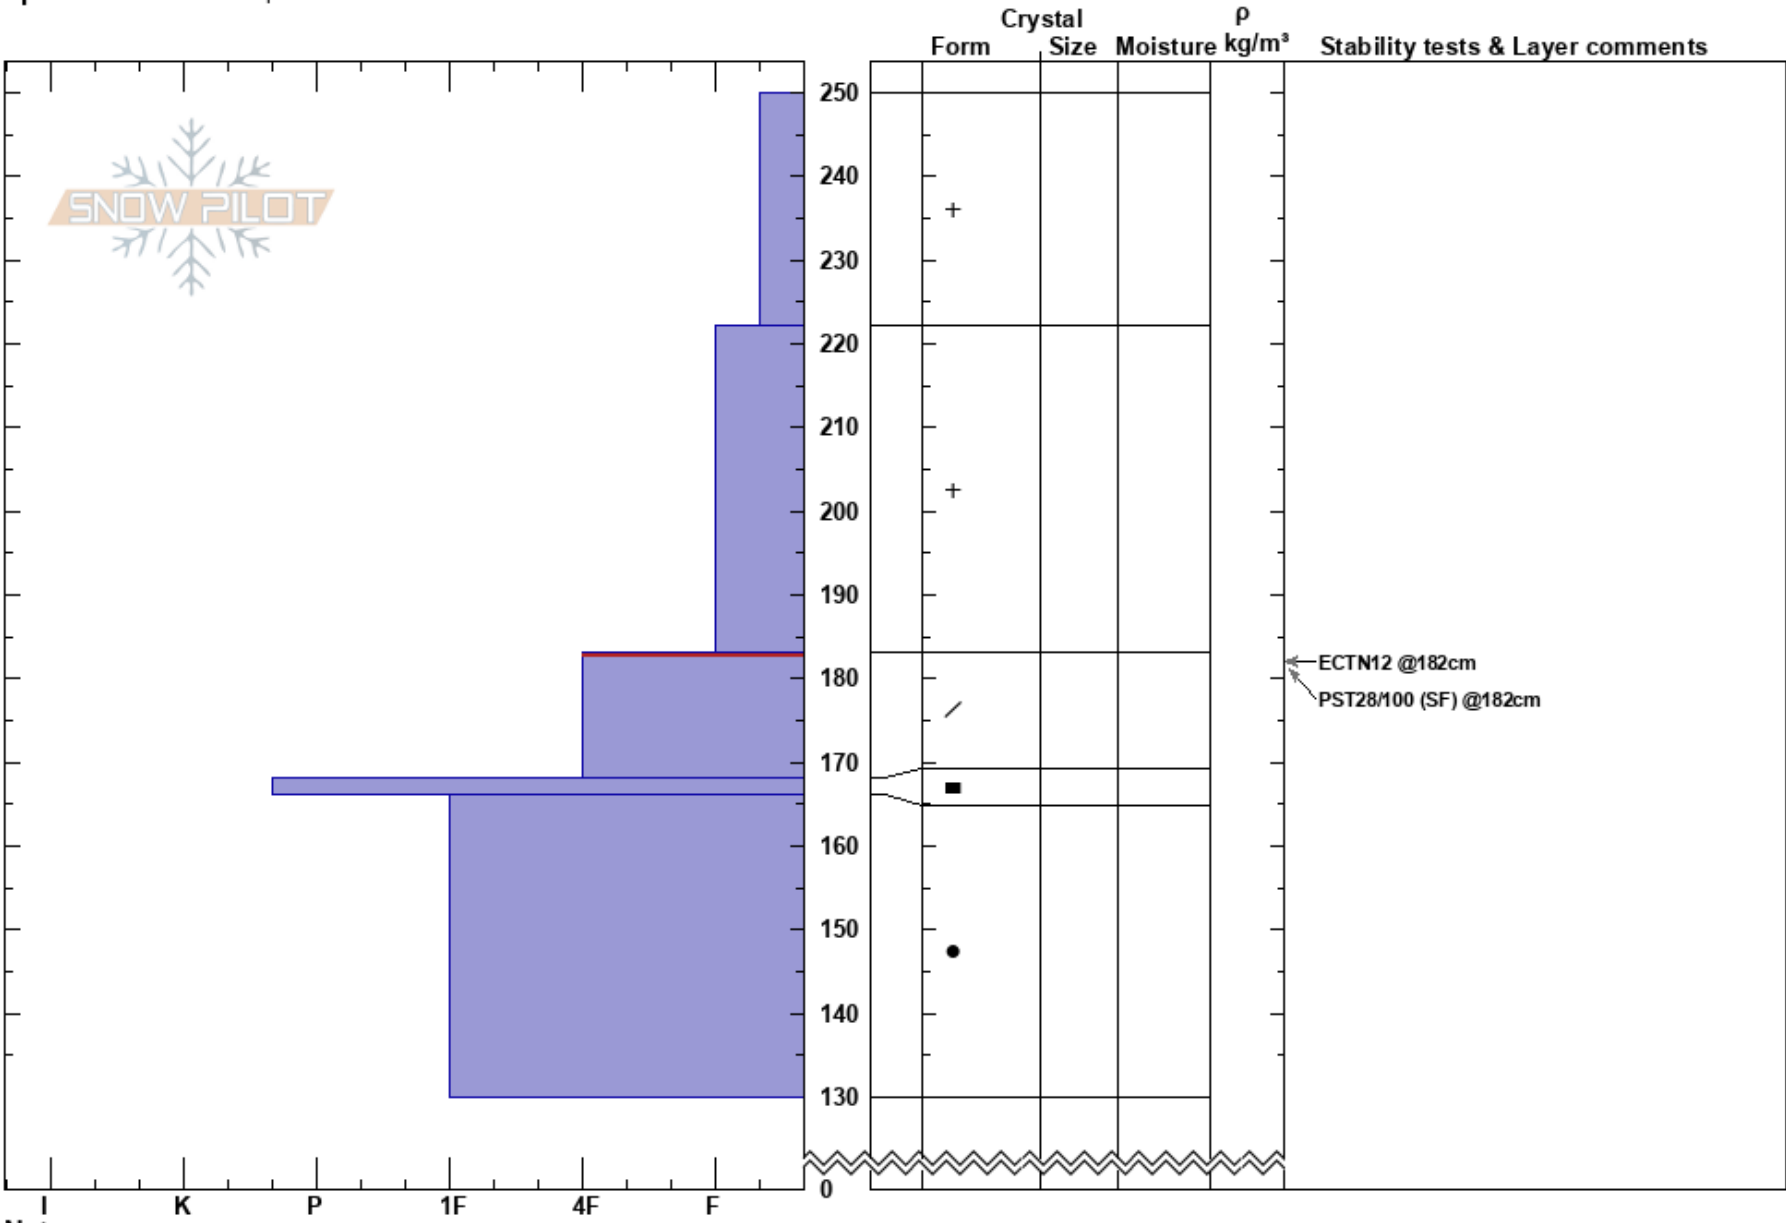

Cooke City - 2/1/17
 Cooke City
 MT
 Elevation: 9550 ft
 Aspect: 160°
 Specifics: We skied slope

Eric Knoff
 02/01/2017 - 11:35am
 Co-ord:
 Slope Angle: 26°
 Wind Loading:

Stability: Fair Stable **HS:250**
 Air Temperature: -8°C
 Sky Cover: SCT
 Precipitation: NO
 Wind: Calm
 183-168cm: Problematic layer