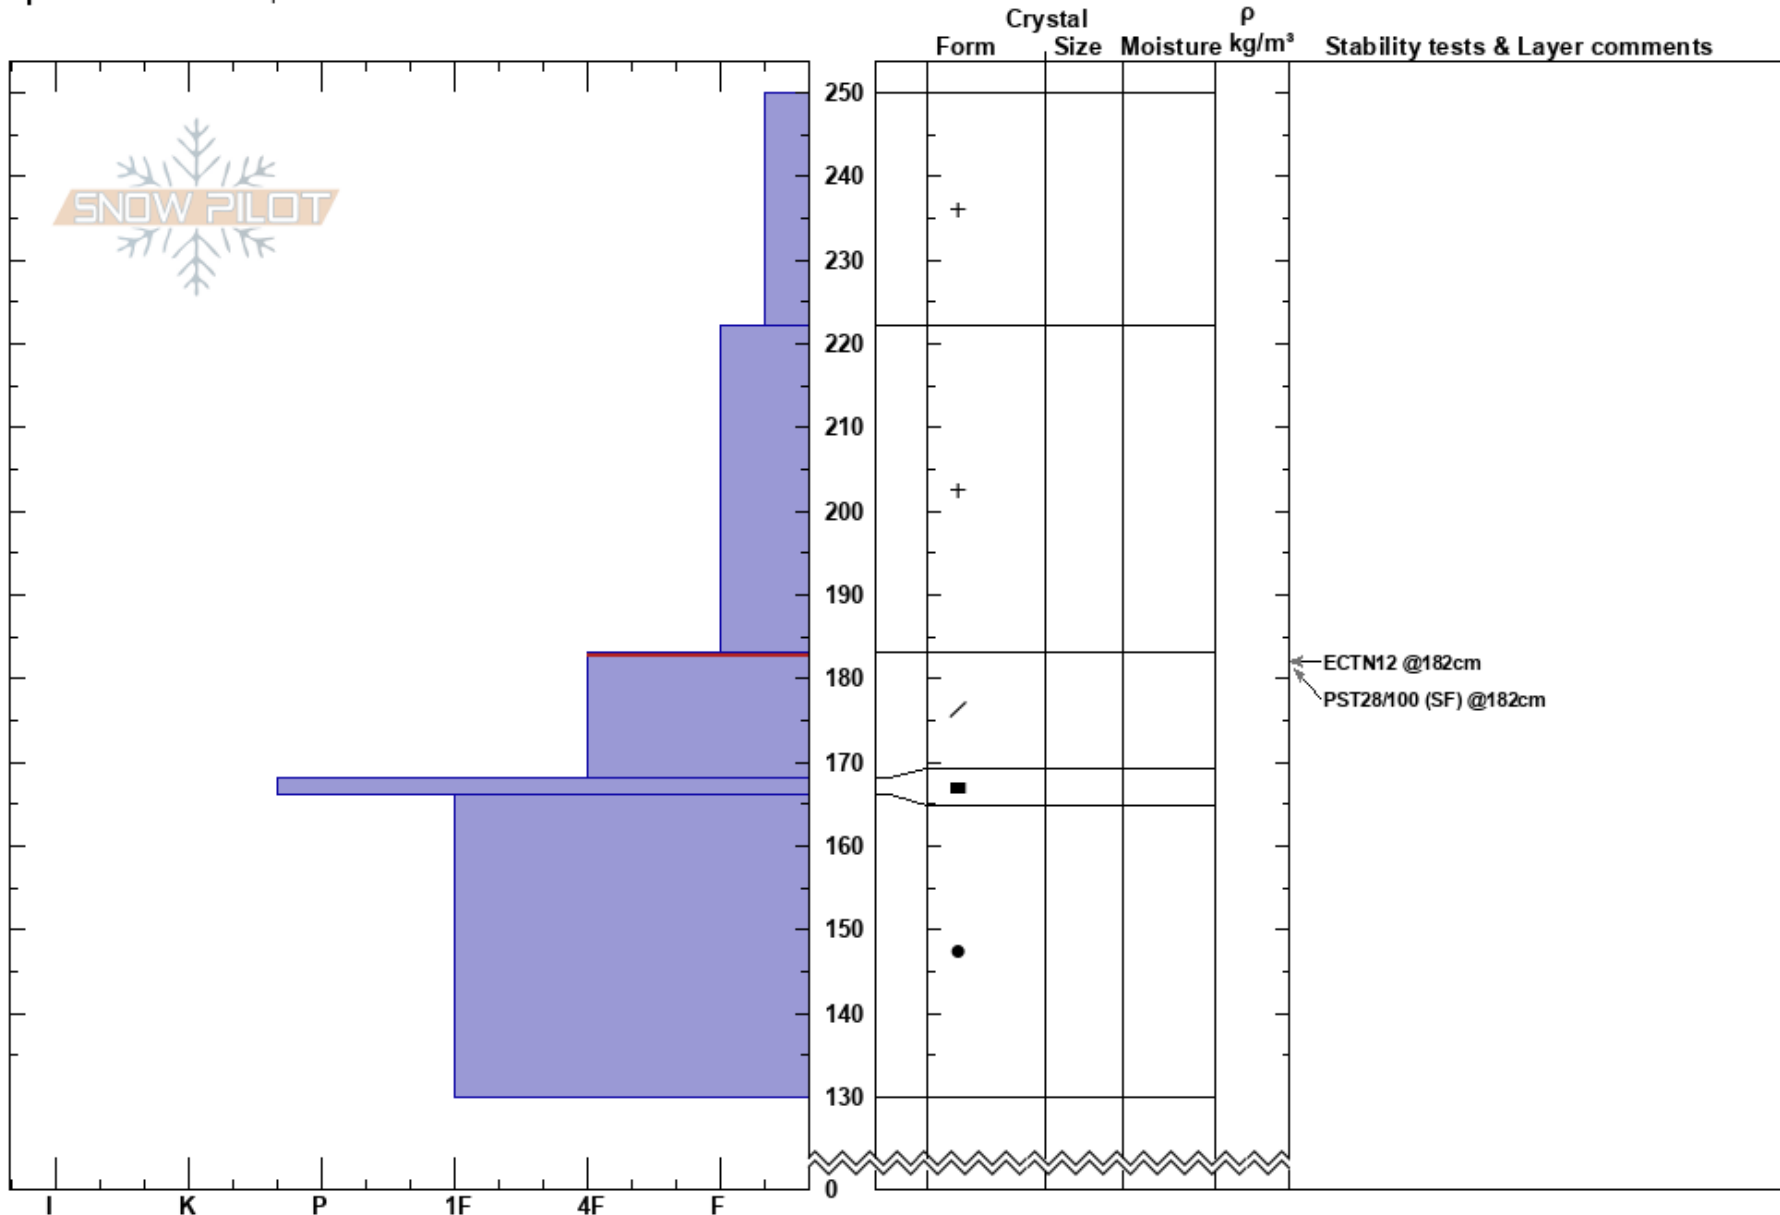

Cooke City - 2/1/17  
 Cooke City  
 MT  
 Elevation: 9550 ft  
 Aspect: 160°  
 Specifics: We skied slope

Eric Knoff  
 02/01/2017 - 11:35am  
 Co-ord:  
 Slope Angle: 26°  
 Wind Loading:

Stability: Fair Stable HS:250  
 Air Temperature: -8°C  
 Sky Cover: SCT  
 Precipitation: NO  
 Wind: Calm  
 Layer Notes:  
 183-168cm: Problematic layer