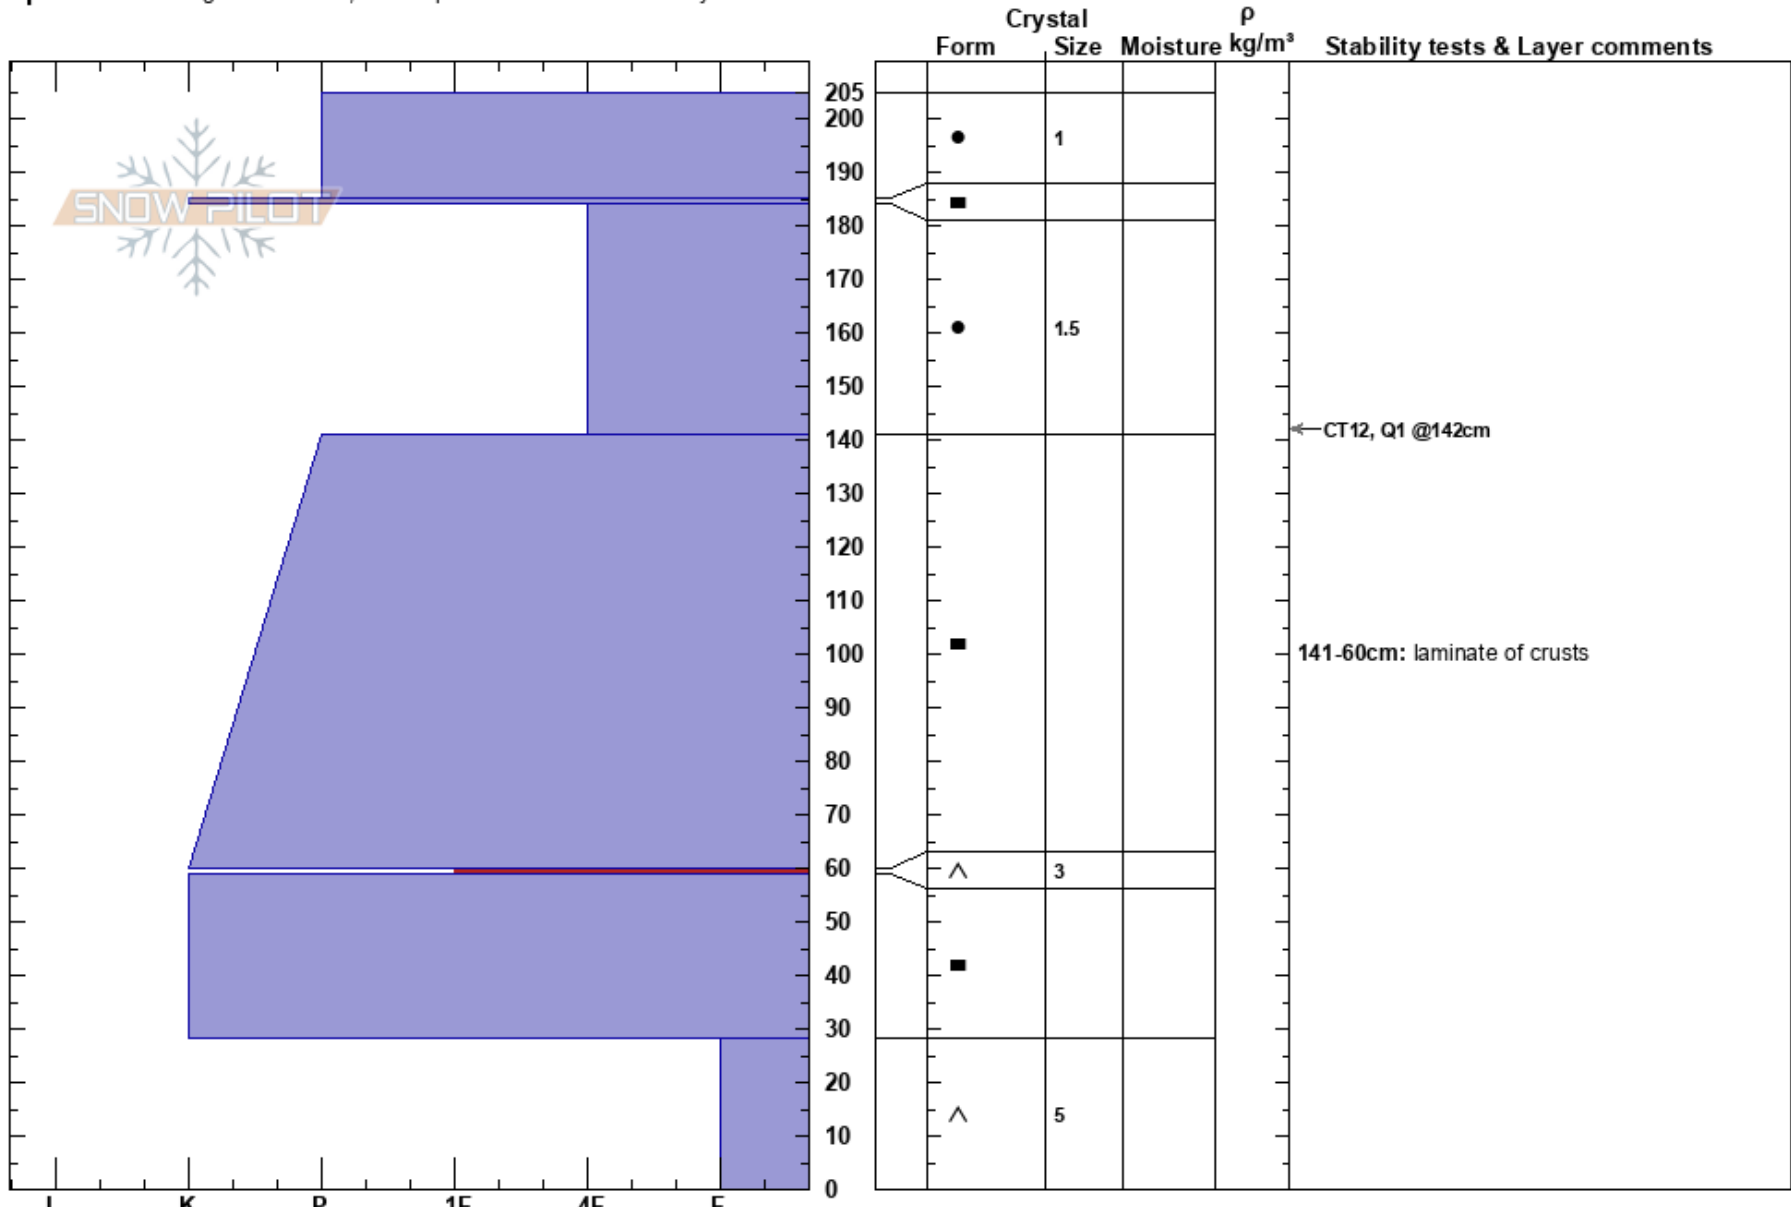

Gunbarrel Jude Hawthorne
 Kananaskis 10/03/2019 - 13:00
 AB
Elevation: 2150 m
Aspect: NE
Specifics: Pit dug in a Ski Area; Pit is representative of backcountry

Stability: HS:205
Air Temperature: 141-60cm: laminate of crusts
Sky Cover: CLR 60-59cm: Problematic layer
Precipitation: NO
Wind: Calm

Notes: Other pits were dug in similar areas producing the same results. ECTM12 SP down 65cm