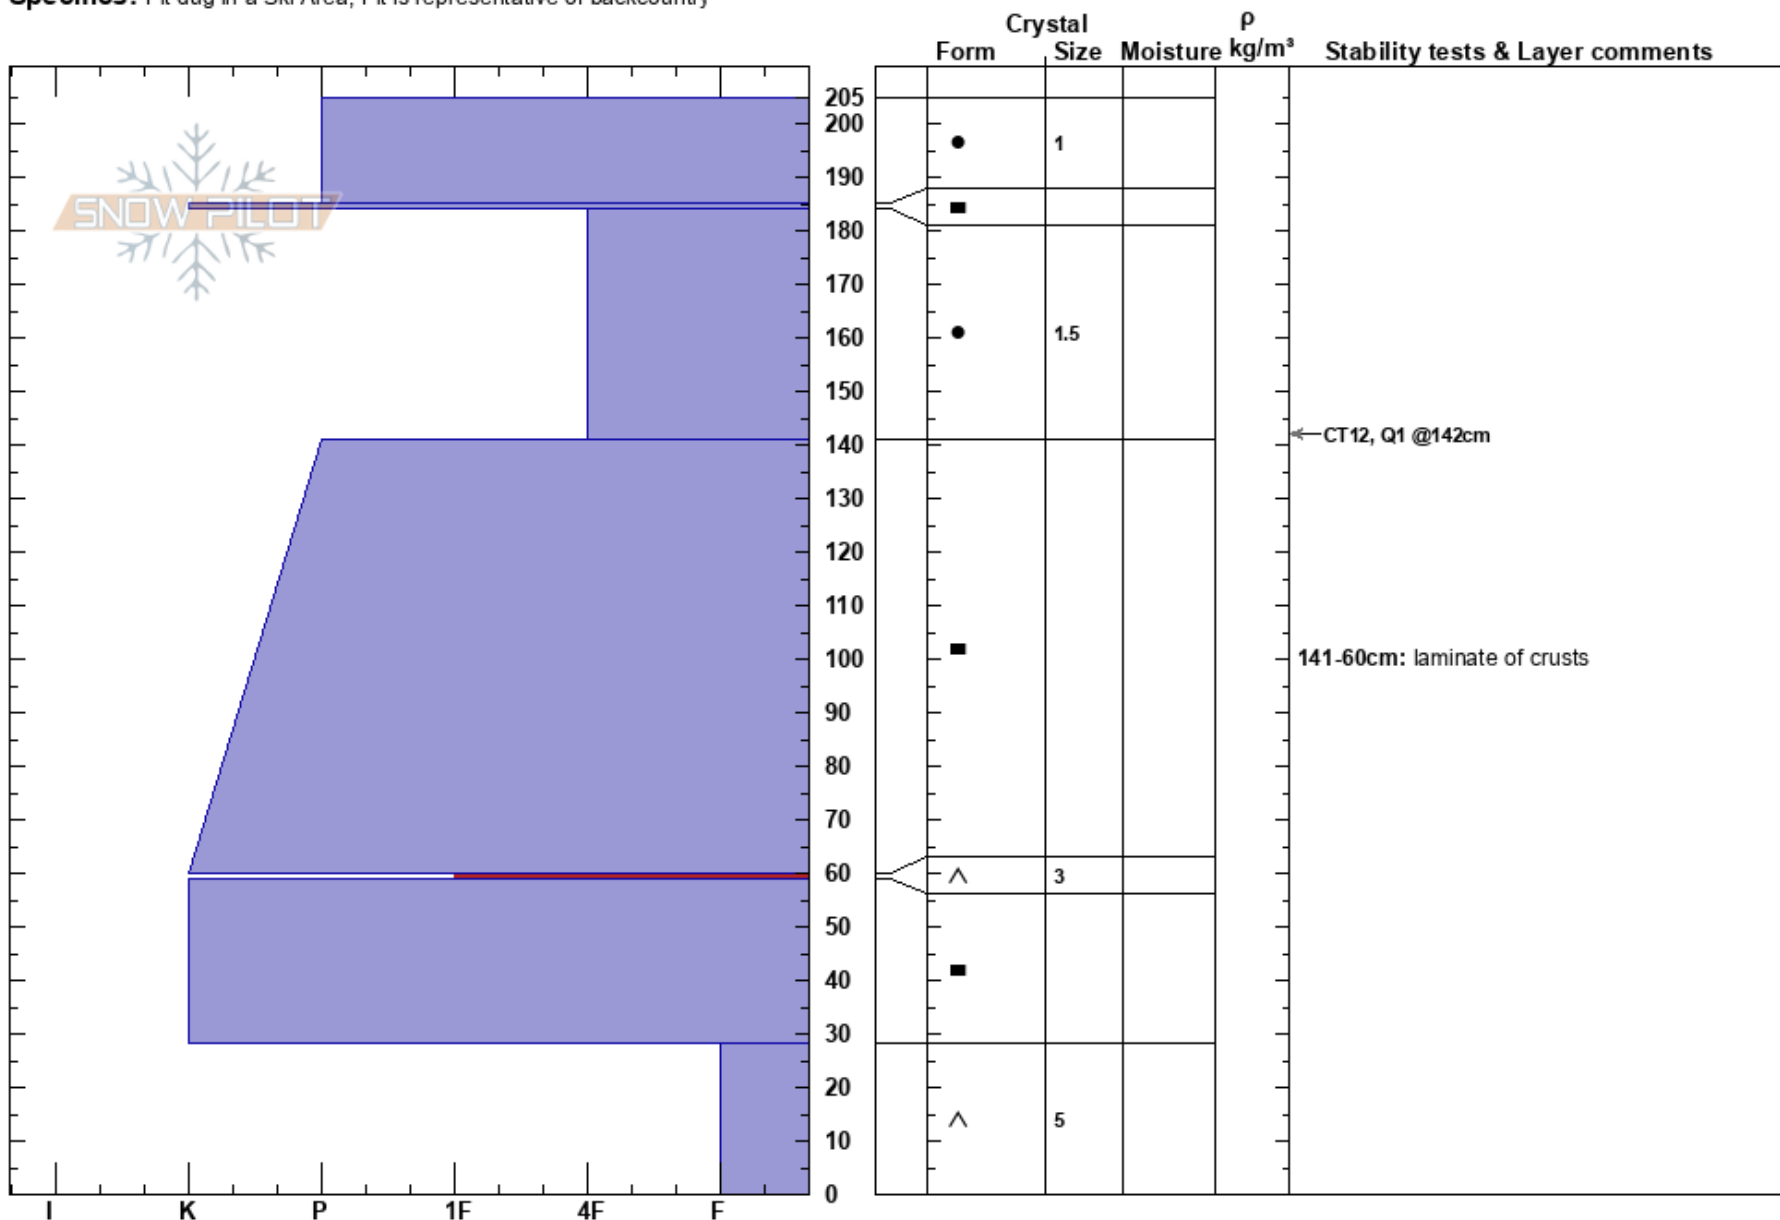

Gunbarrel Jude Hawthorne
 Kananaskis 10/03/2019 - 13:00
 AB
Elevation: 2150 m
Aspect: NE
Specifics: Pit dug in a Ski Area; Pit is representative of backcountry

Stability: HS:205
Air Temperature: 141-60cm: laminate of crusts
Sky Cover: CLR 60-59cm: Problematic layer
Precipitation: NO
Wind: Calm

Notes: Other pits were dug in similar areas producing the same results. ECTM12 SP down 65cm