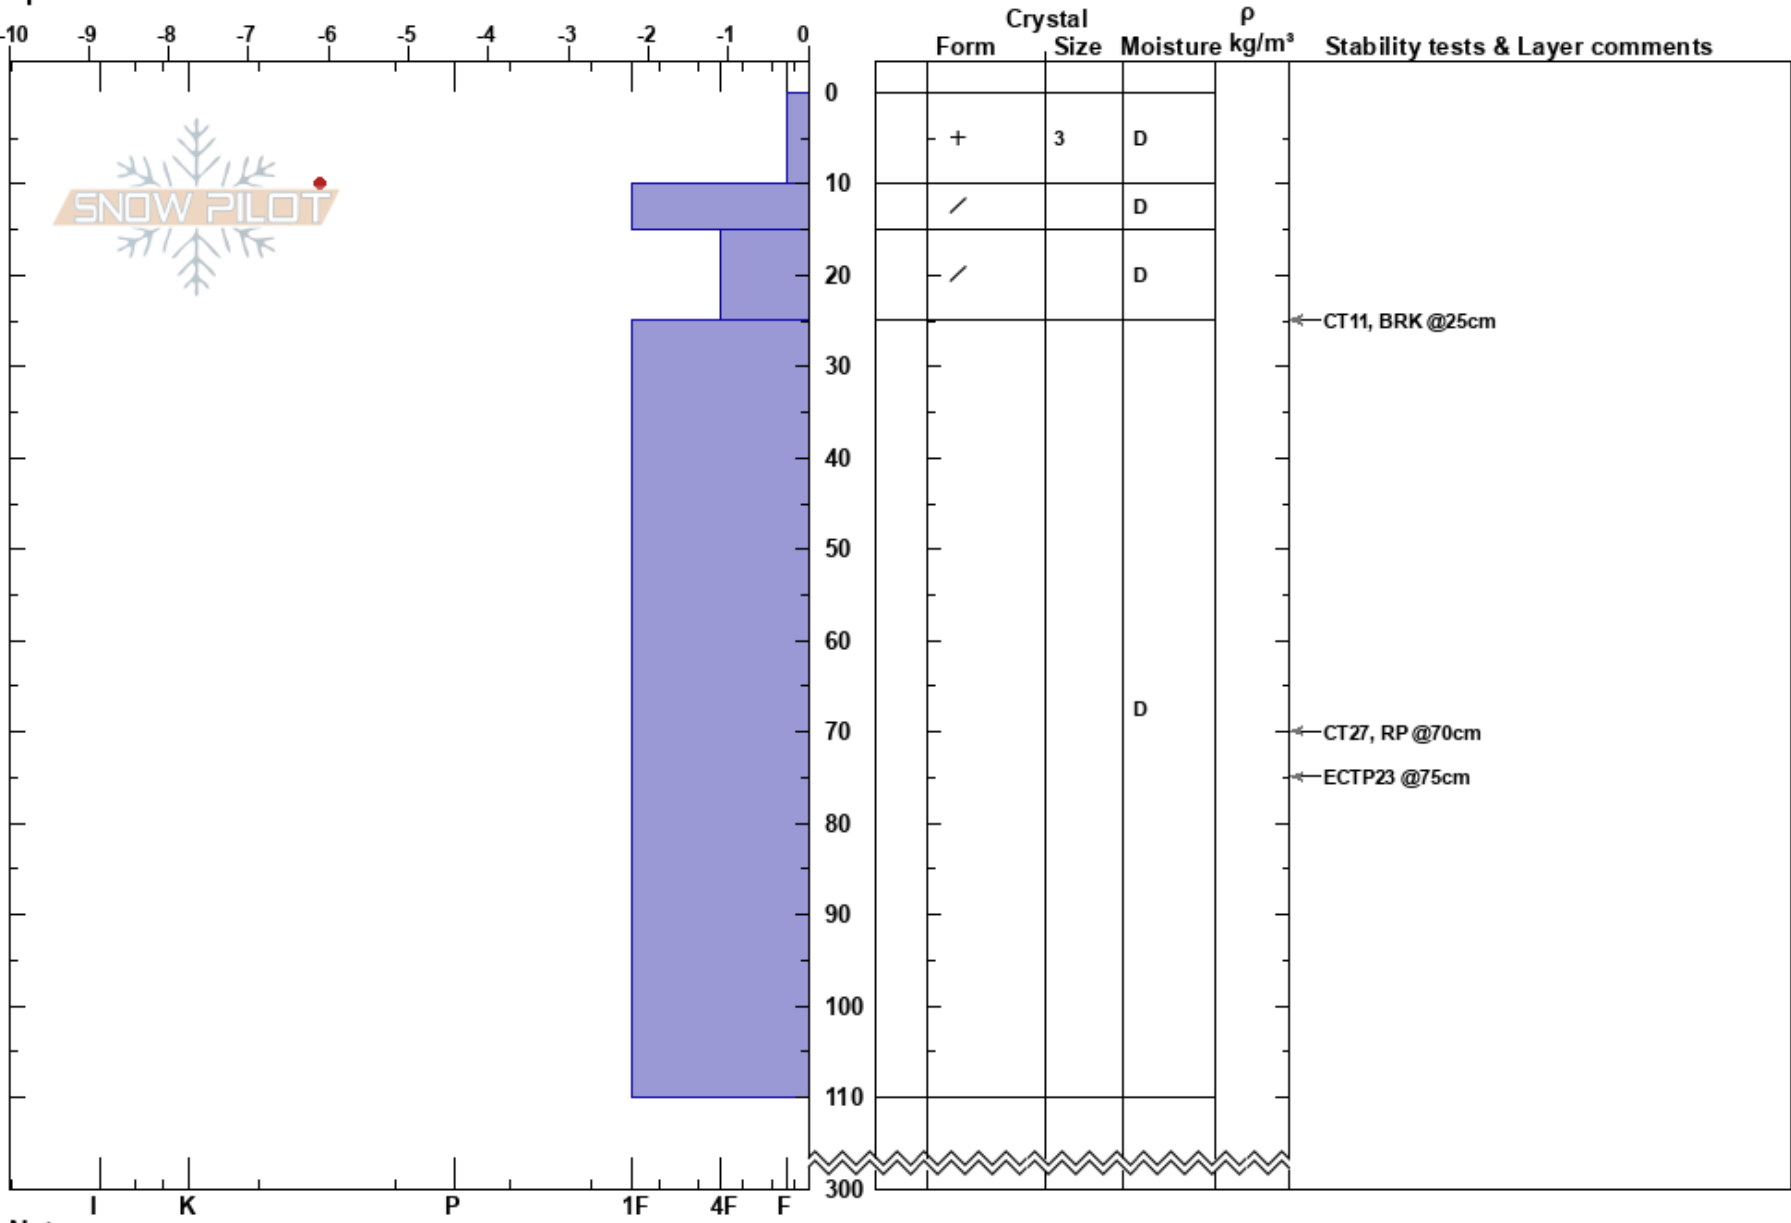

Glacier run 0405  
 Kebnekaise  
 Sweden  
 Elevation: 1600 m  
 Aspect: NE  
 Specifics:

Fredrik Norberg  
 05/04/2019 - 12:00  
 Co-ord: 67.91951N, 18.55898W  
 Slope Angle: 20°  
 Wind Loading: no

Stability: HS:300  
 Air Temperature: -7°C PF:30  
 Sky Cover: CLR  
 Precipitation: NO  
 Wind: N Calm

Layer Notes:

Notes: