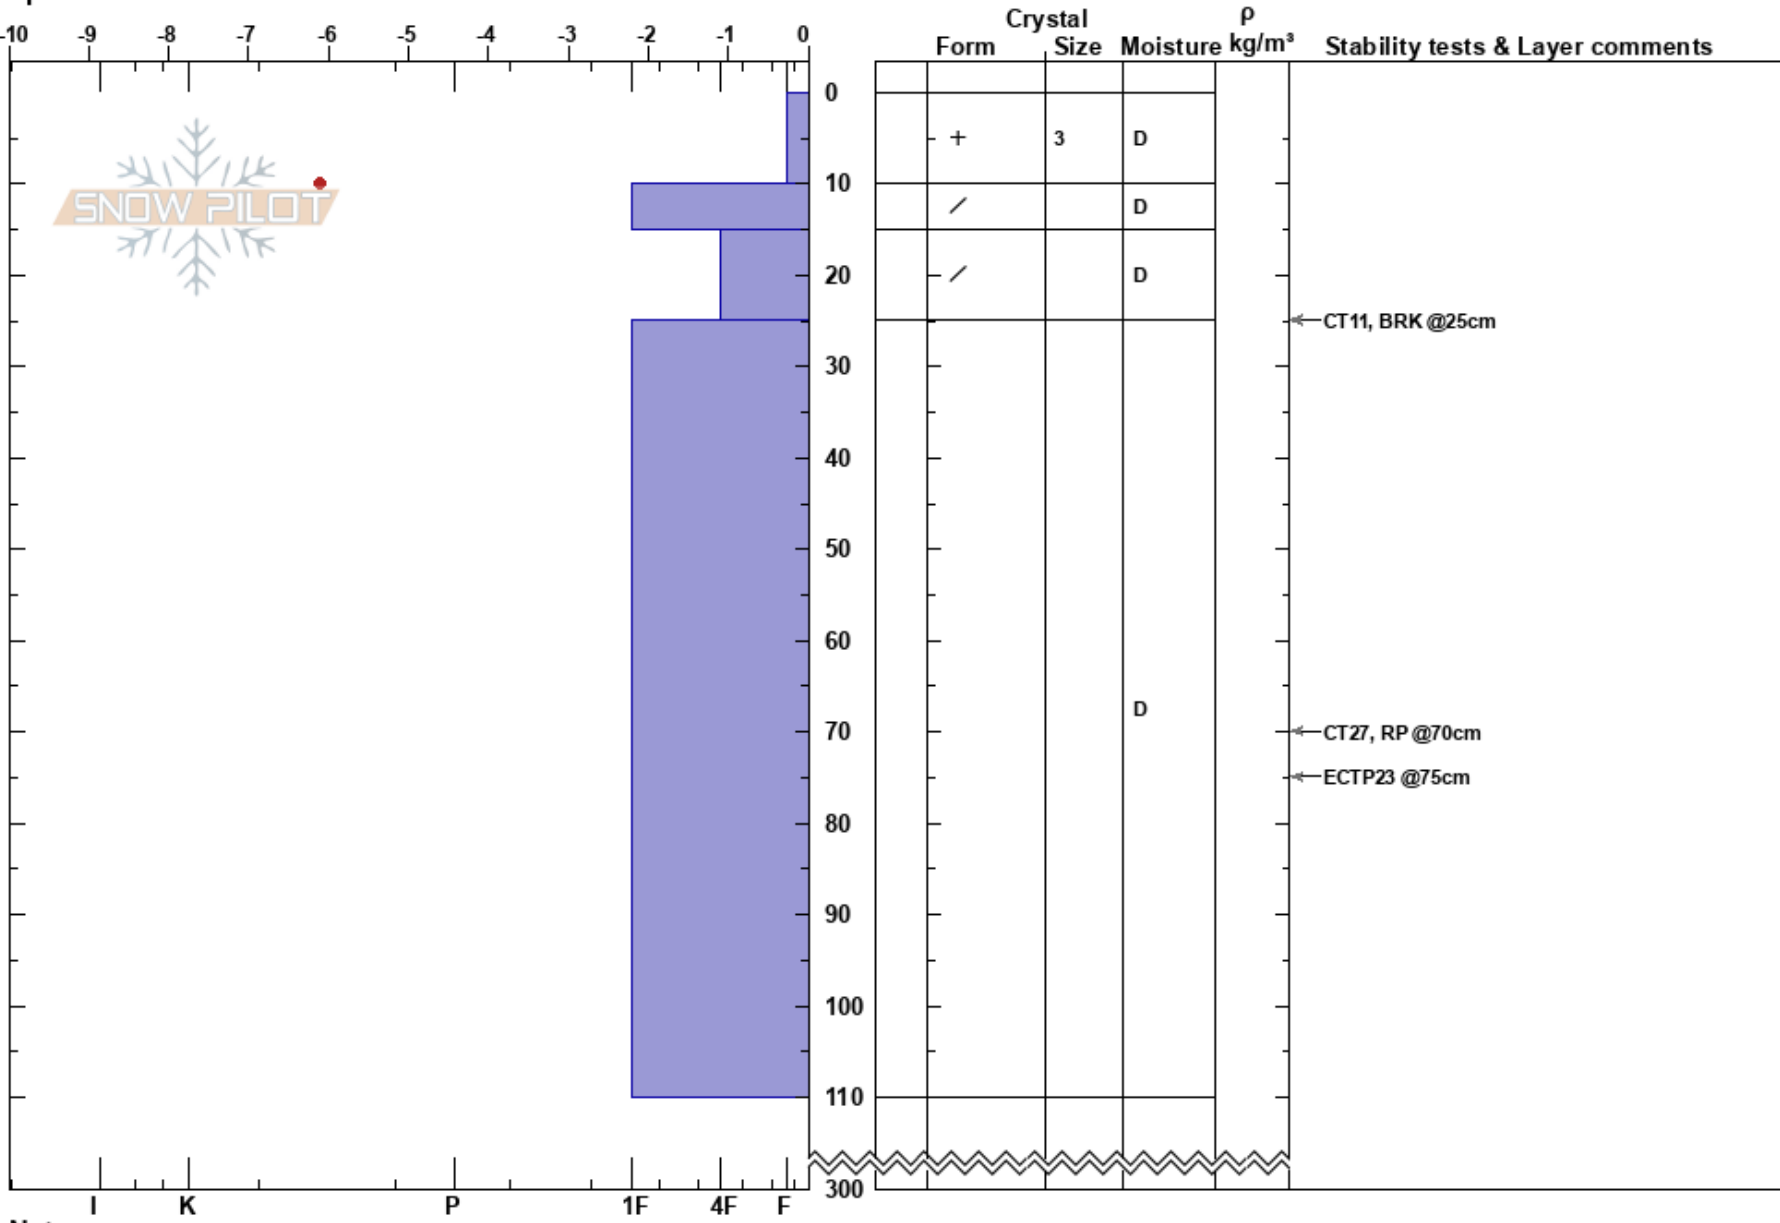

Glacier run 0405
 Kebnekaise
 Sweden
 Elevation: 1600 m
 Aspect: NE
 Specifics:

Fredrik Norberg
 05/04/2019 - 12:00
 Co-ord: 67.91951N, 18.55898W
 Slope Angle: 20°
 Wind Loading: no

Stability: HS:300
 Air Temperature: -7°C PF:30
 Sky Cover: CLR
 Precipitation: NO
 Wind: N Calm

Layer Notes:

Notes:

I K P 1F 4F F