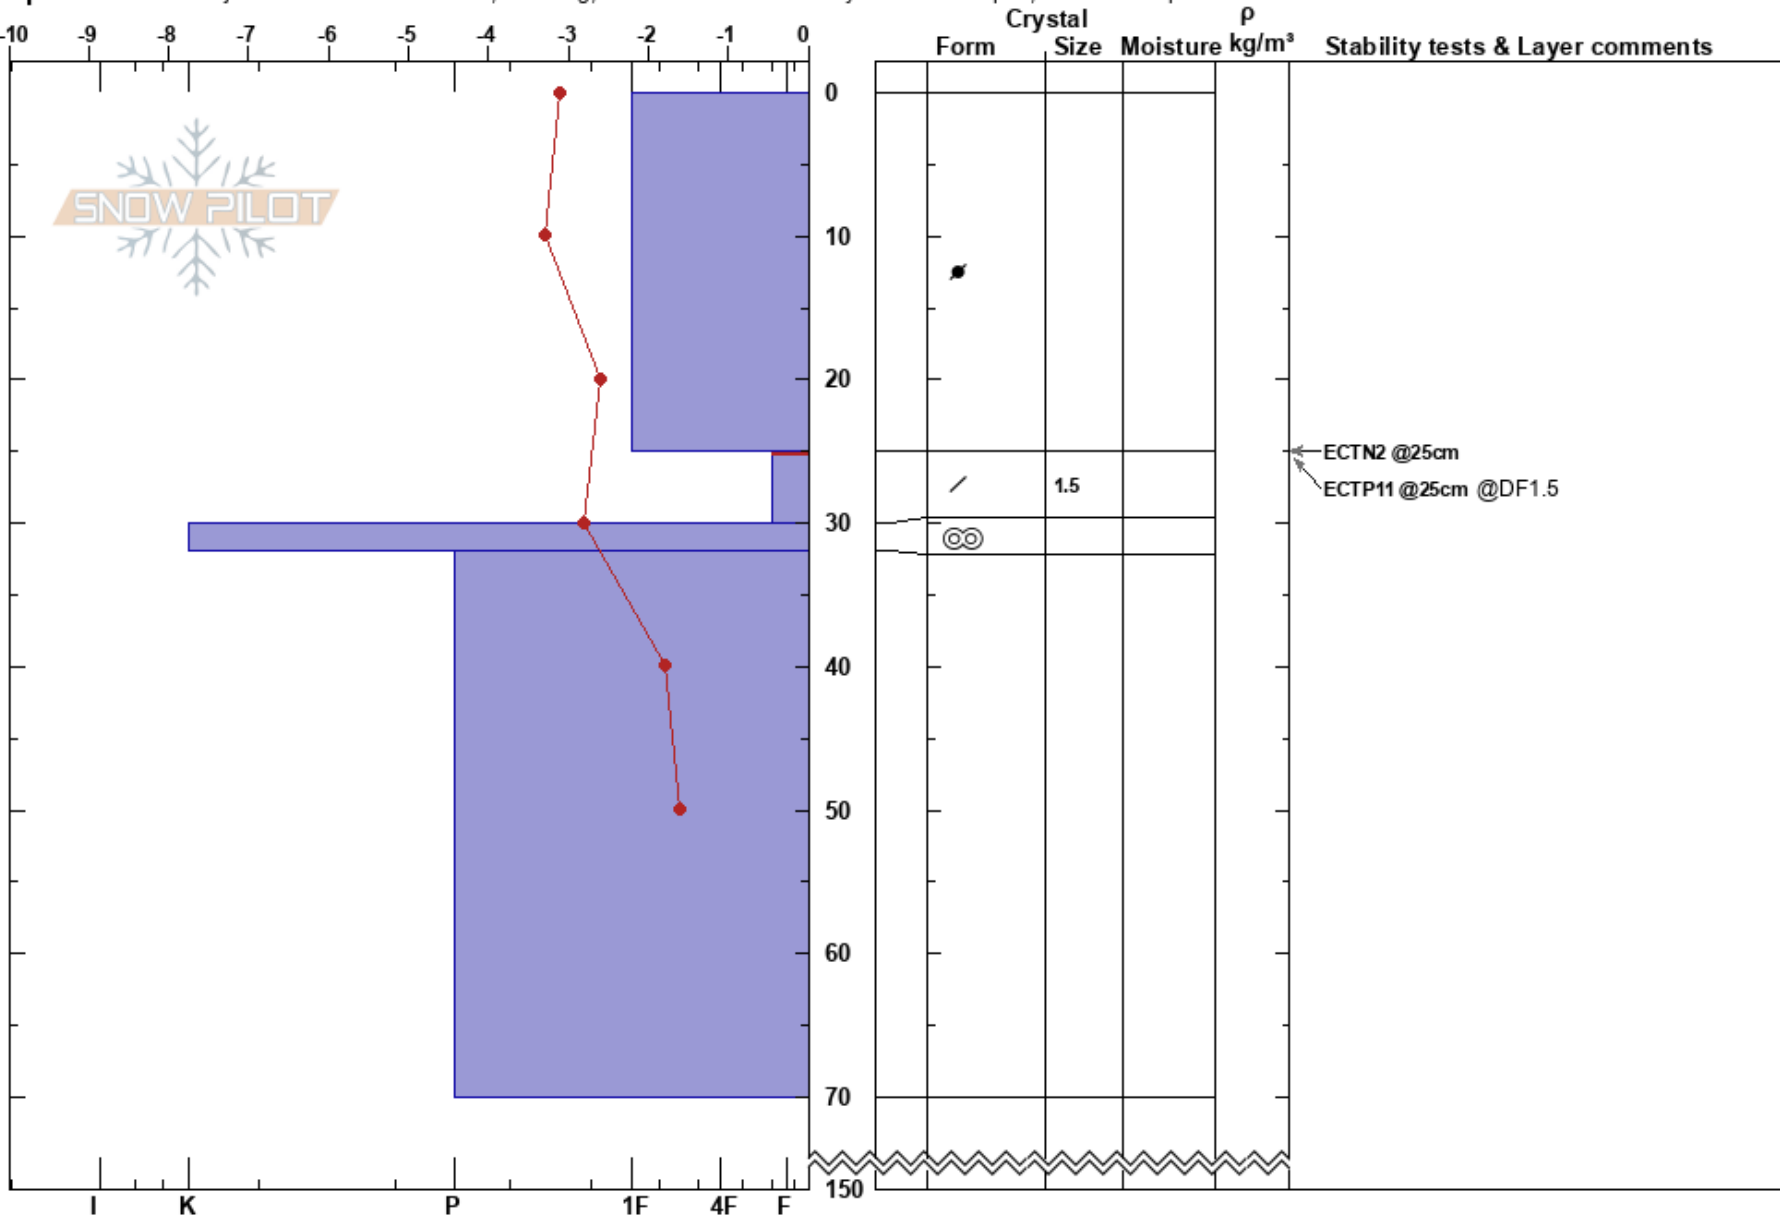

Ovan Drommenliften
 Bydalen
 Sweden
Elevation: 850 m
Aspect: NW

Karin Trolin
 05/04/2019 - 11:00
Co-ord:
Slope Angle: 29°
Wind Loading: yes

Stability: HS:150
Air Temperature: -4.1°C PF:25 25-30cm:Problematic layer
Sky Cover: OVC
Precipitation: NO
Wind: S Moderate

Specifics: Pit is adjacent to avalanche: crown; Cracking; Recent avalanche activity on similar slopes; We skied slope

Notes: