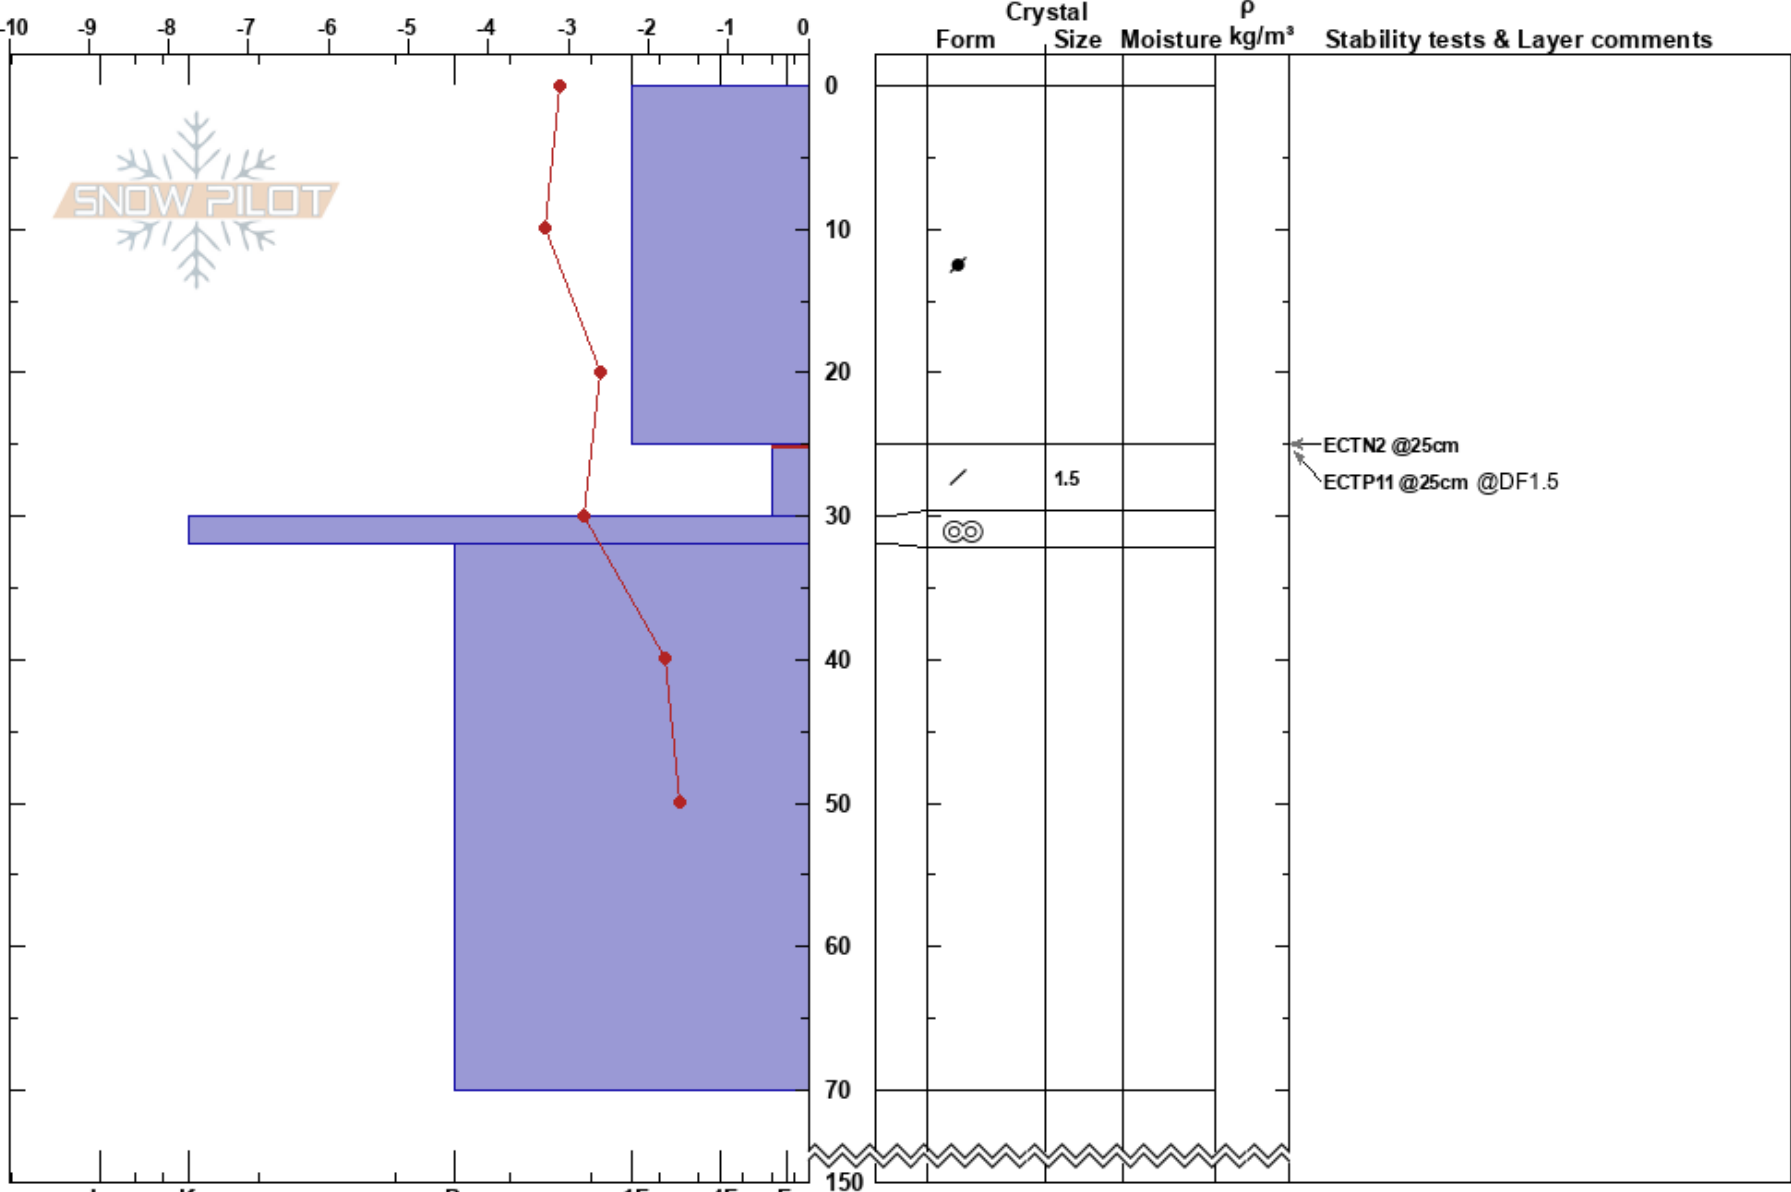

Ovan Drommenliften
 Bydalen
 Sweden
Elevation: 850 m
Aspect: NW

Karin Trolin
 05/04/2019 - 11:00
Co-ord:
Slope Angle: 29°
Wind Loading: yes

Stability: **HS:**150 **Layer Notes:**
Air Temperature: -4.1°C **PF:**25 25-30cm:Problematic layer
Sky Cover: OVC
Precipitation: NO
Wind: S Moderate

Specifics: Pit is adjacent to avalanche: crown; Cracking; Recent avalanche activity on similar slopes; We skied slope

Notes: I K P 1F 4F F