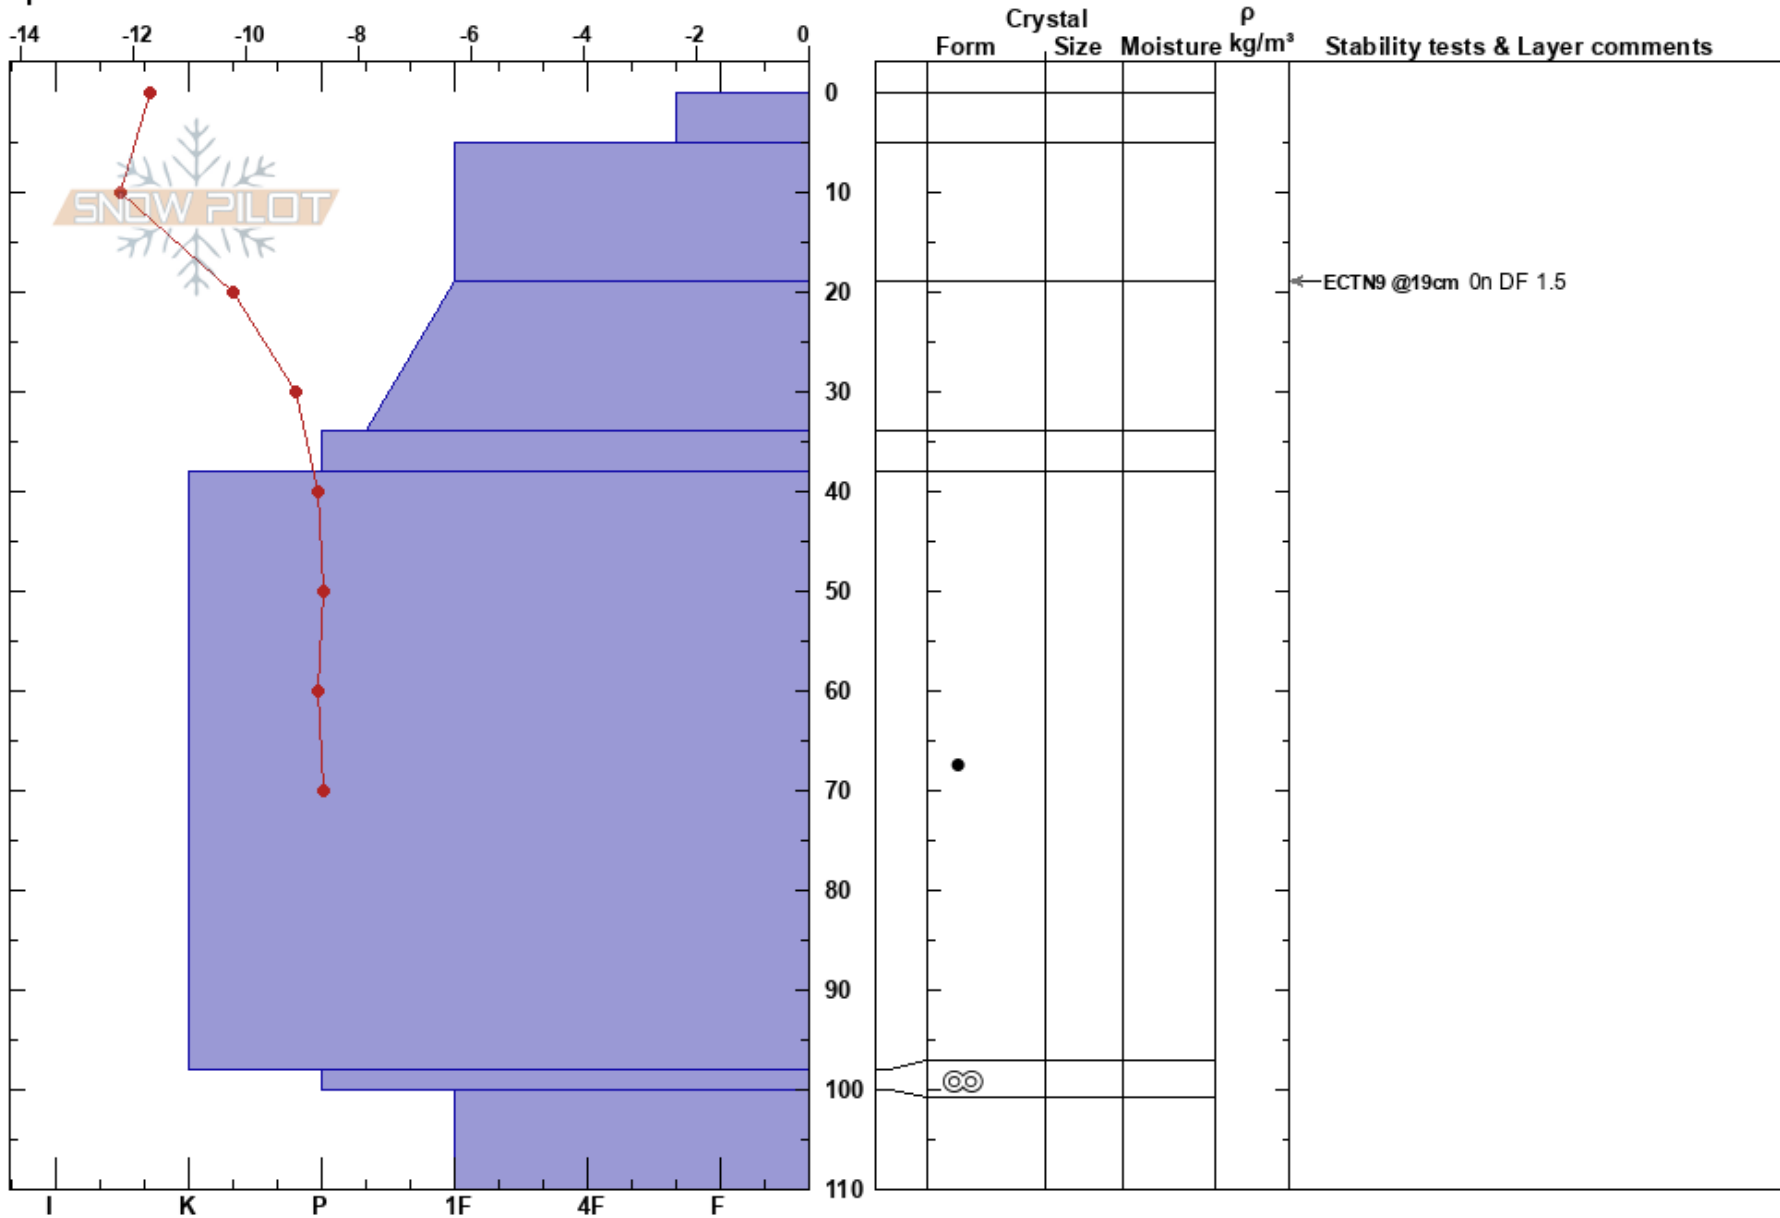

Darfálcohkka W
 Kebnekaise
 Sweden
 Elevation: 1600 m
 Aspect: W
 Specifics:

Tryggve Tirén
 05/04/2019 - 10:00
 Co-ord:
 Slope Angle: 26°
 Wind Loading:

Stability:
 Air Temperature: -7.3°C PF:13
 Sky Cover: CLR
 Precipitation: NO
 Wind: S Light Breeze

Layer Notes:

Notes: Skråladdad slutning, stenig mark.