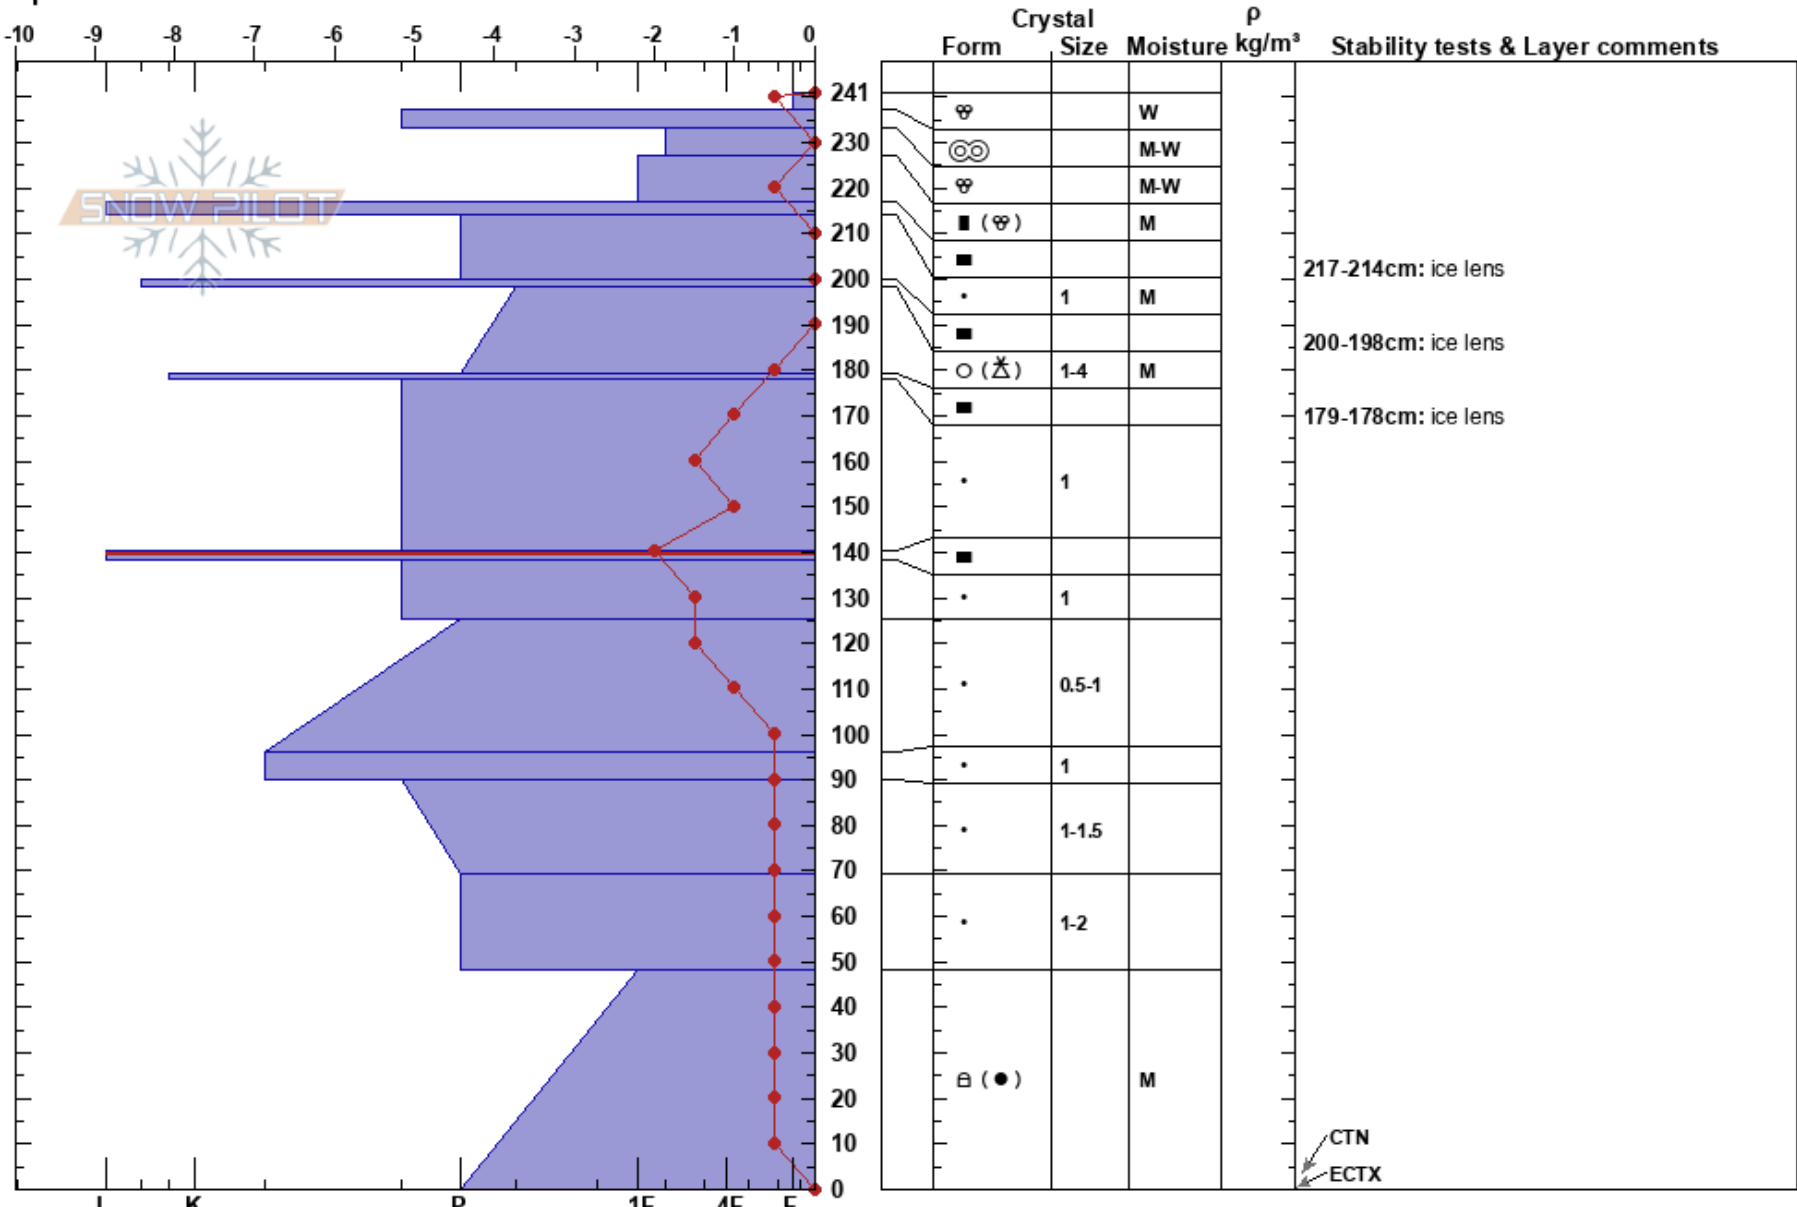

Elkton Study Plot  
 Elk Mountains  
 CO  
**Elevation:** 10400 ft  
**Aspect:** 90°  
**Specifics:**

Zach Kinler  
 04/04/2019 - 12:31pm  
**Co-ord:**  
**Slope Angle:** 4°  
**Wind Loading:**

**Stability:**  
**Air Temperature:** 6.5°C  
**Sky Cover:** SCT  
**Precipitation:** NO  
**Wind:** S Calm

**HS:**241  
**PF:**8  
 217-214cm: ice lens  
 200-198cm: ice lens  
 179-178cm: ice lens  
 140-138cm: Problematic layer

CTN  
 ECTX

**Notes:** Ice lens' were spatially variable in pit.