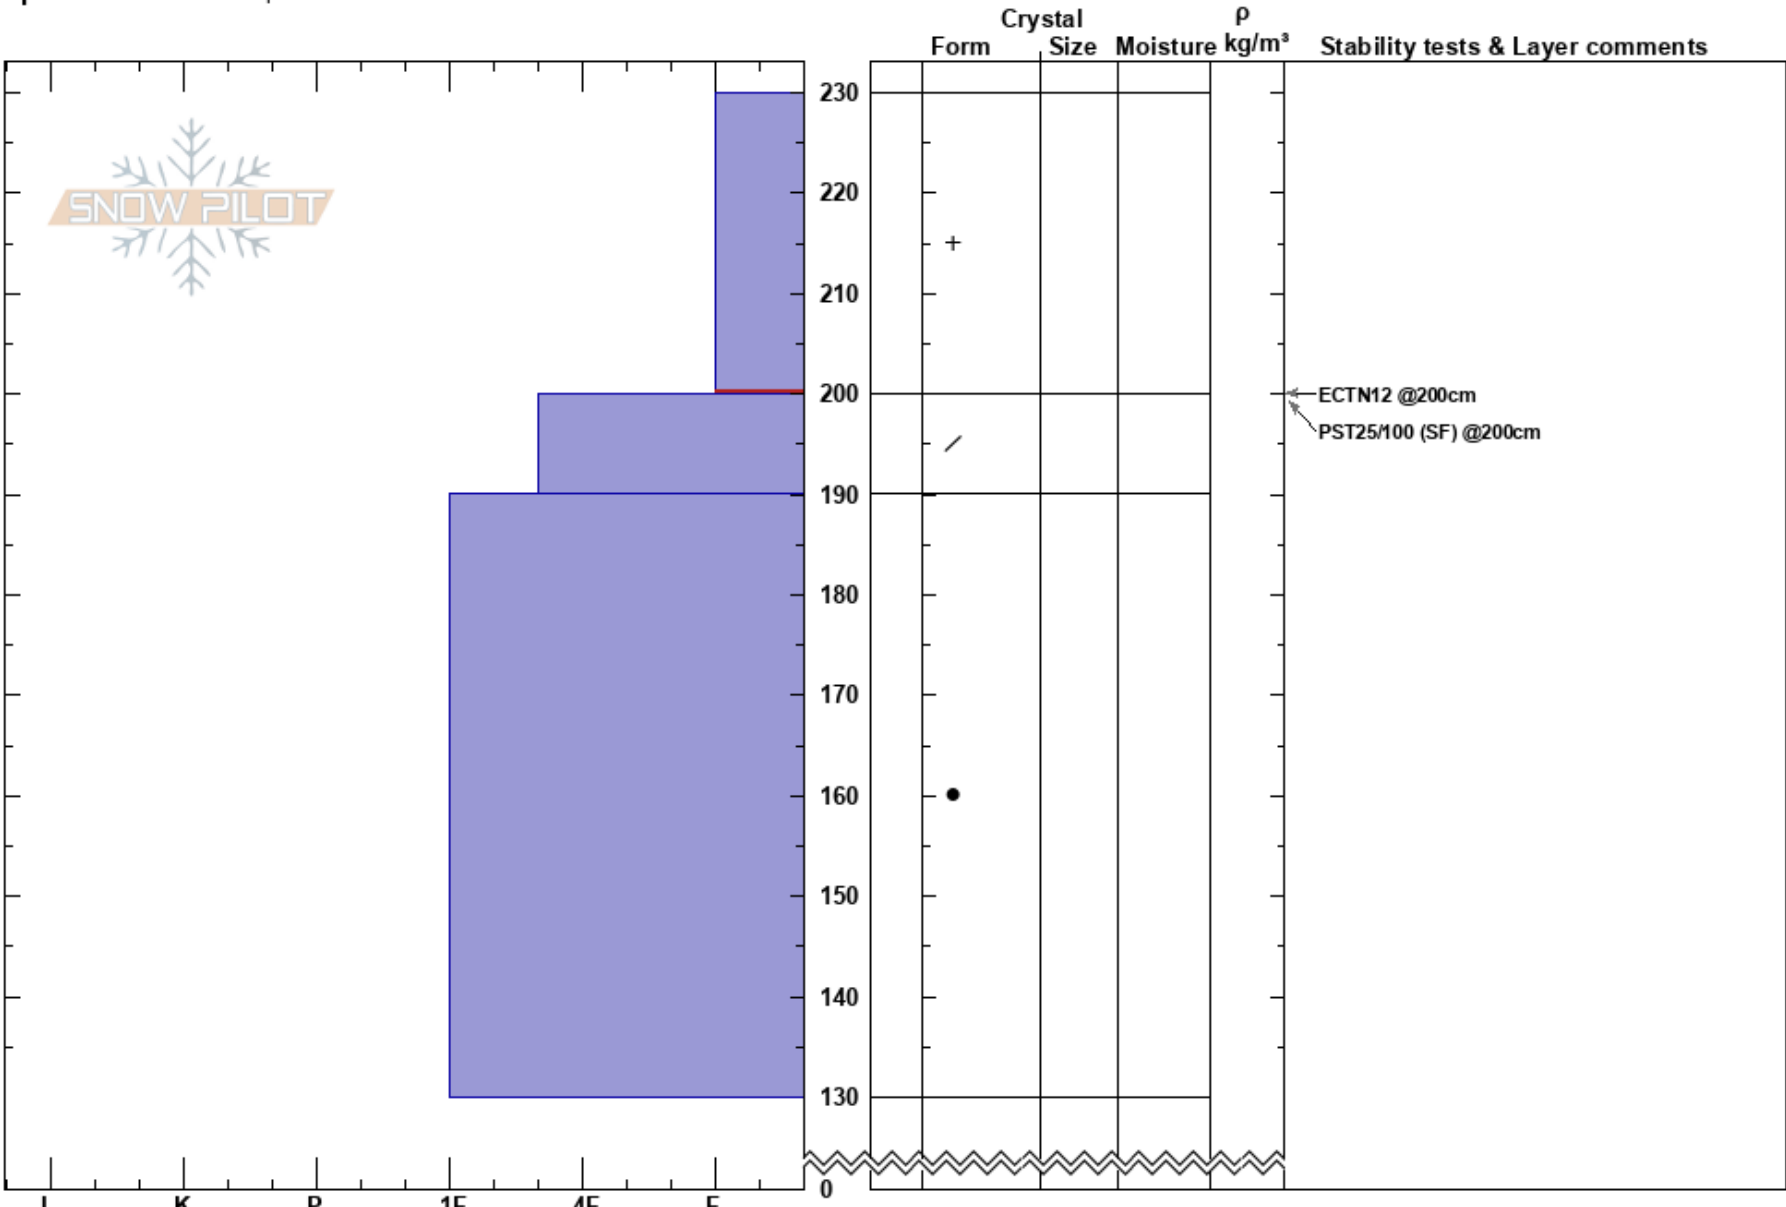

Cooke City SE - 2/1/17
 Cooke City
 MT
 Elevation: 9730 ft
 Aspect: 60°
 Specifics: We skied slope

Eric Knoff
 01/31/2017 - 1:35pm
 Co-ord:
 Slope Angle: 25°
 Wind Loading: yes

Stability: Fair Stable
 Air Temperature: -7°C
 Sky Cover: OVC
 Precipitation: S2
 Wind: NW Strong

HS:230
 Layer Notes:
 230-200cm: Problematic layer

Notes: 14" of new snow, deeper in wind loaded areas. The new snow was well bonded to the old snow surface and non-reactive.