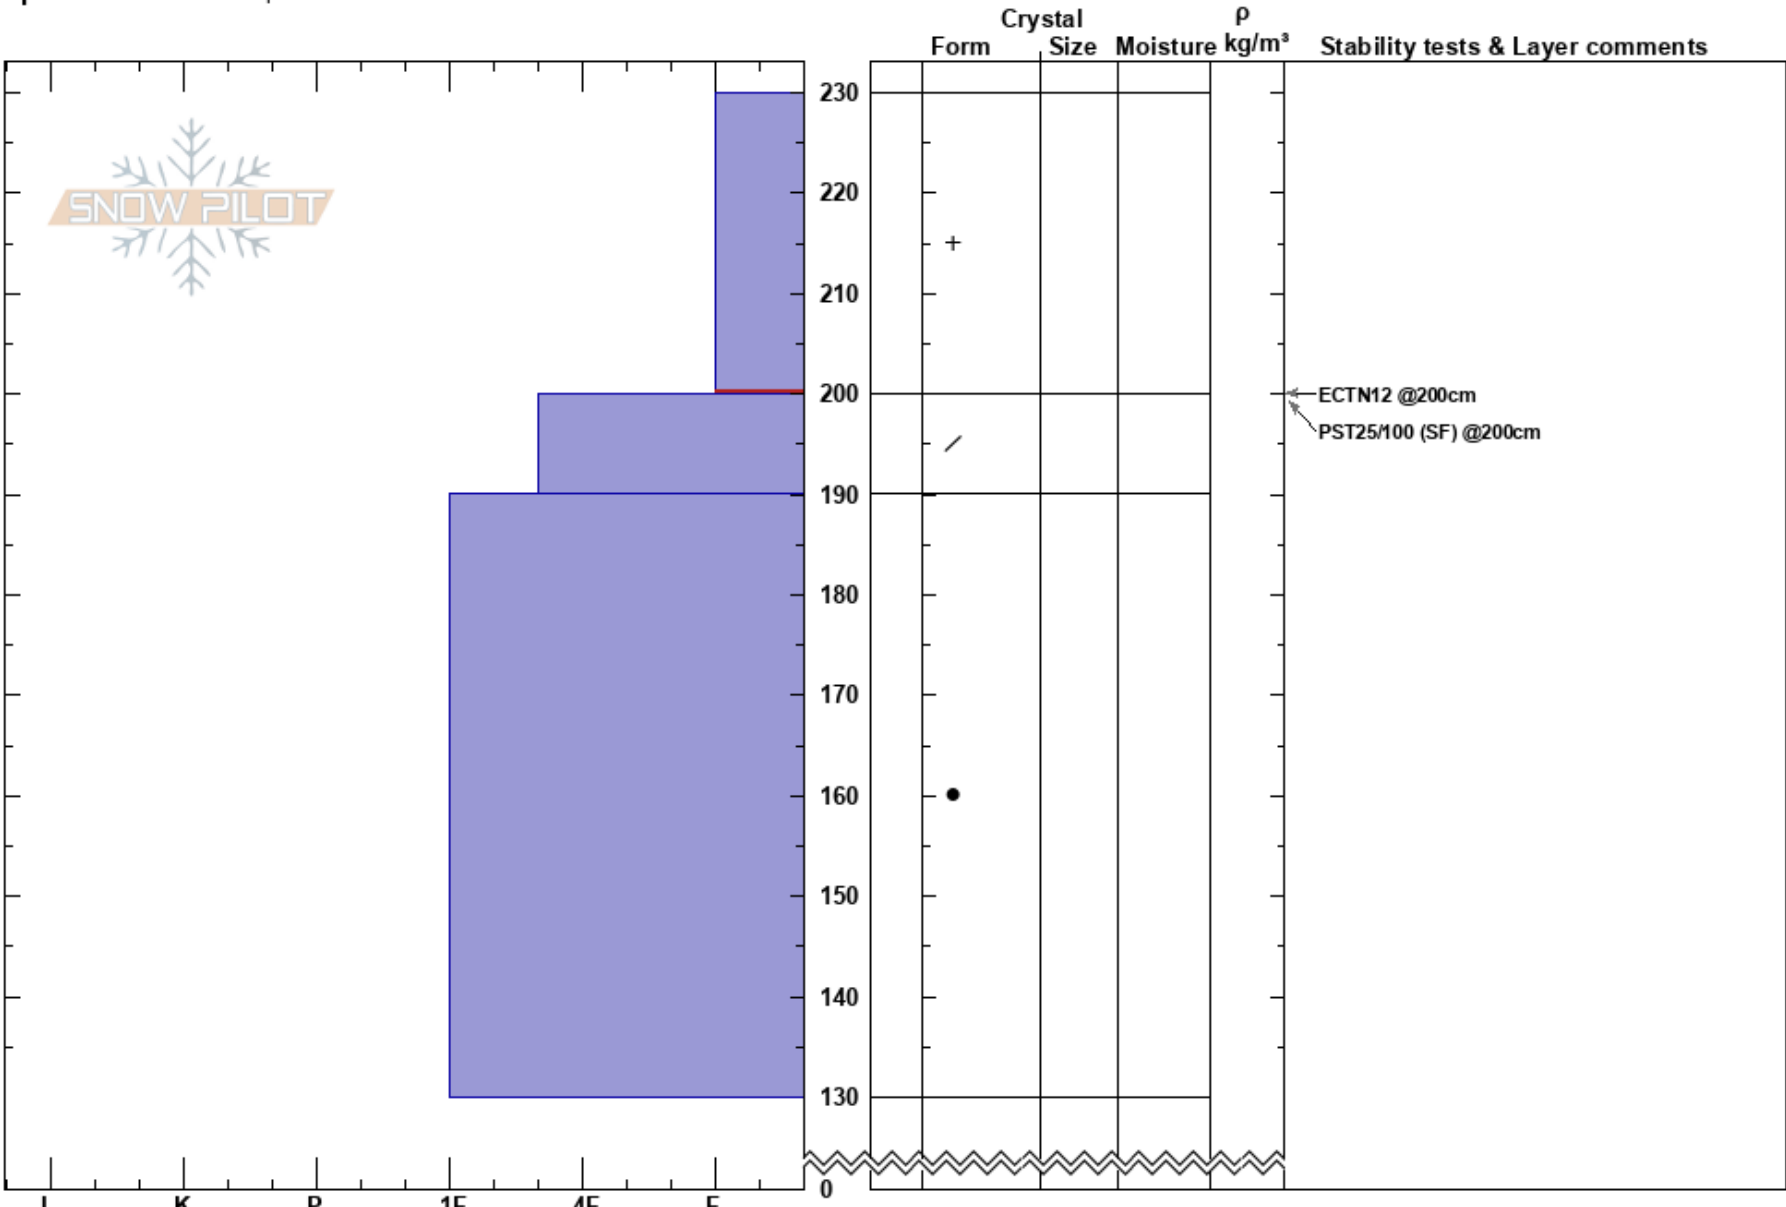

Cooke City SE - 2/1/17
 Cooke City
 MT
Elevation: 9730 ft
Aspect: 60°
Specifics: We skied slope

Eric Knoff
 01/31/2017 - 1:35pm
Co-ord:
Slope Angle: 25°
Wind Loading: yes

Stability: Fair Stable
Air Temperature: -7°C
Sky Cover: OVC
Precipitation: S2
Wind: NW Strong

HS:230
Layer Notes:
 230-200cm:Problematic layer

Notes: 14" of new snow, deeper in wind loaded areas. The new snow was well bonded to the old snow surface and non-reactive.