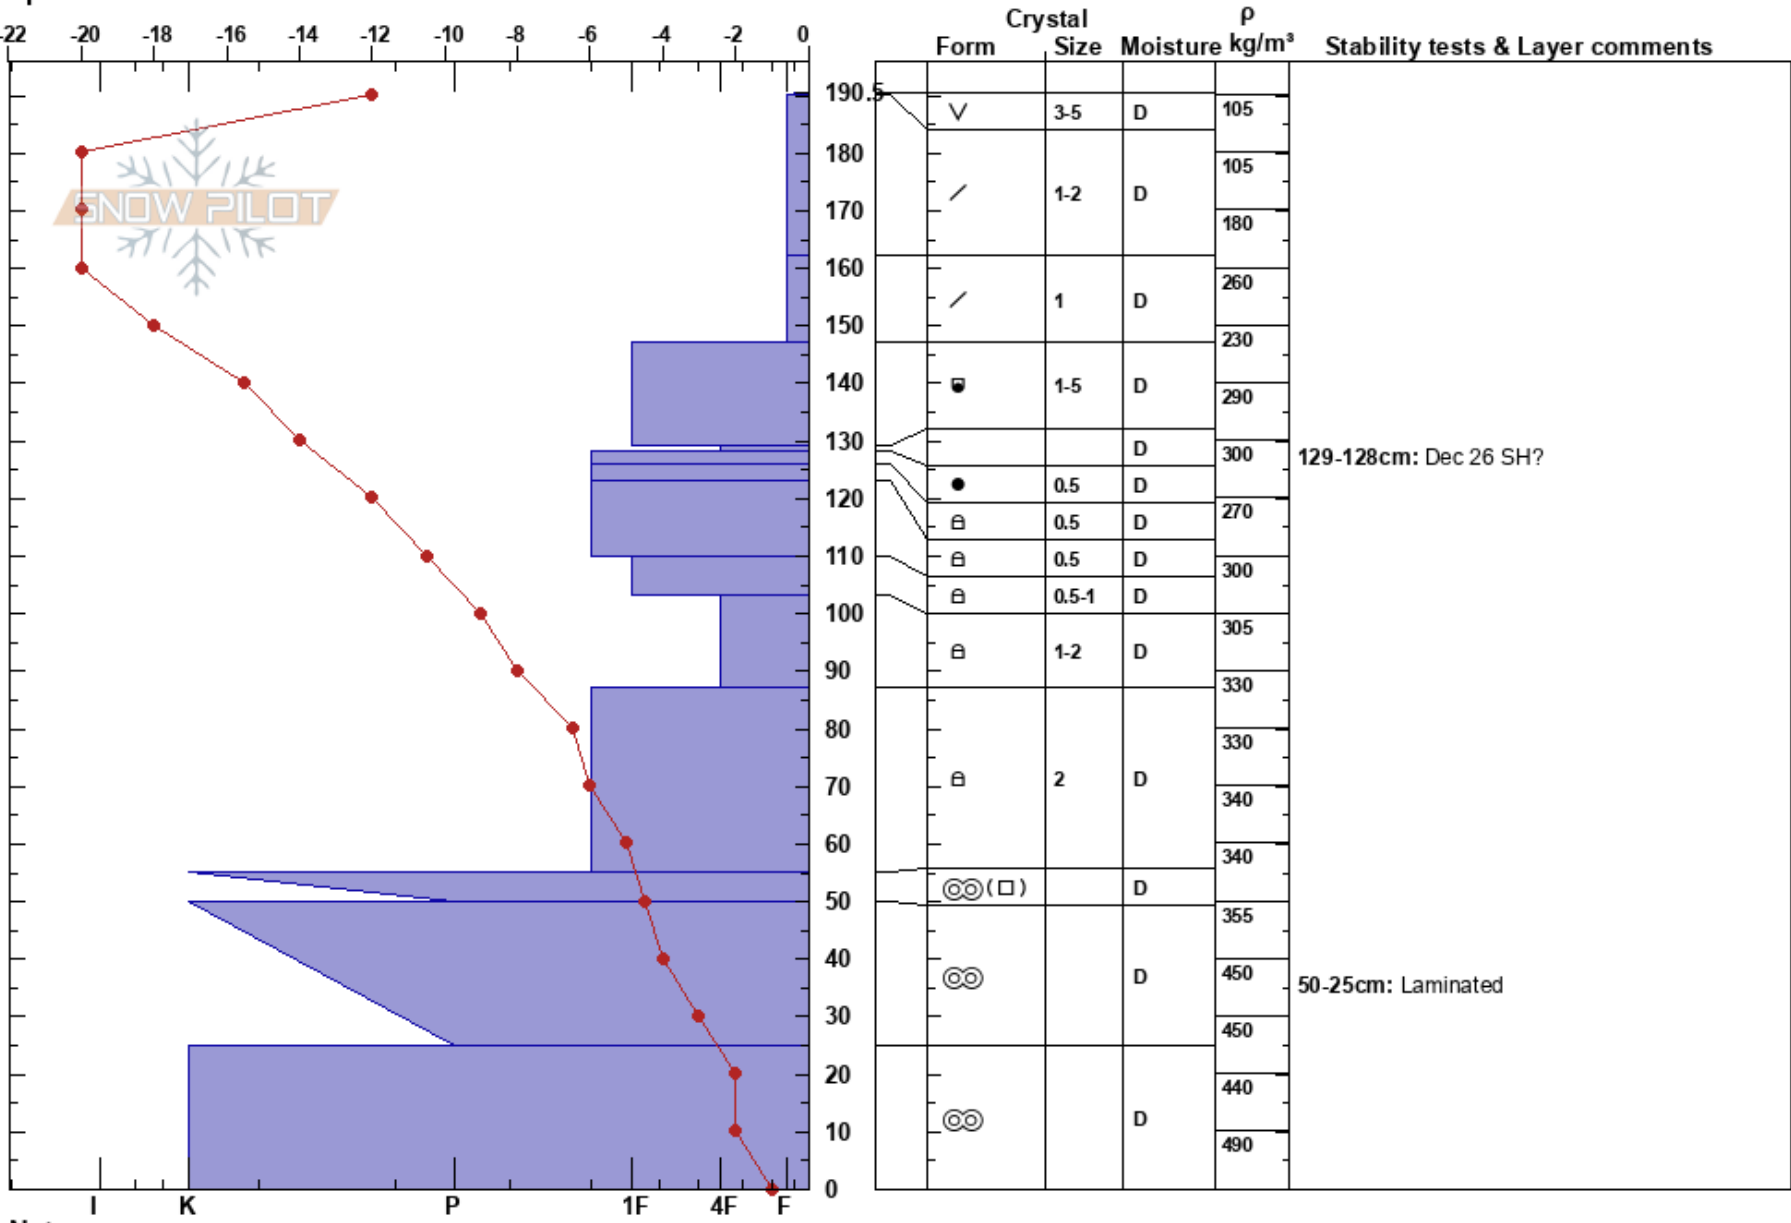

Sorcerer SWERadar Site Steve Conger
 Columbia Mountains 10/01/2017 - 12:50
 BC
Elevation: 2074 m
Aspect:
Specifics:

Co-ord:
Slope Angle: 0°
Wind Loading:

Stability: Good
Air Temperature: -18°C
Sky Cover: CLR
Precipitation: NO
Wind: NW Light Breeze

HS: 190.5
Layer Notes:
 129-128cm: Dec 26 SH?
 50-25cm: Laminated

Notes: 180 cm probed directly under radar