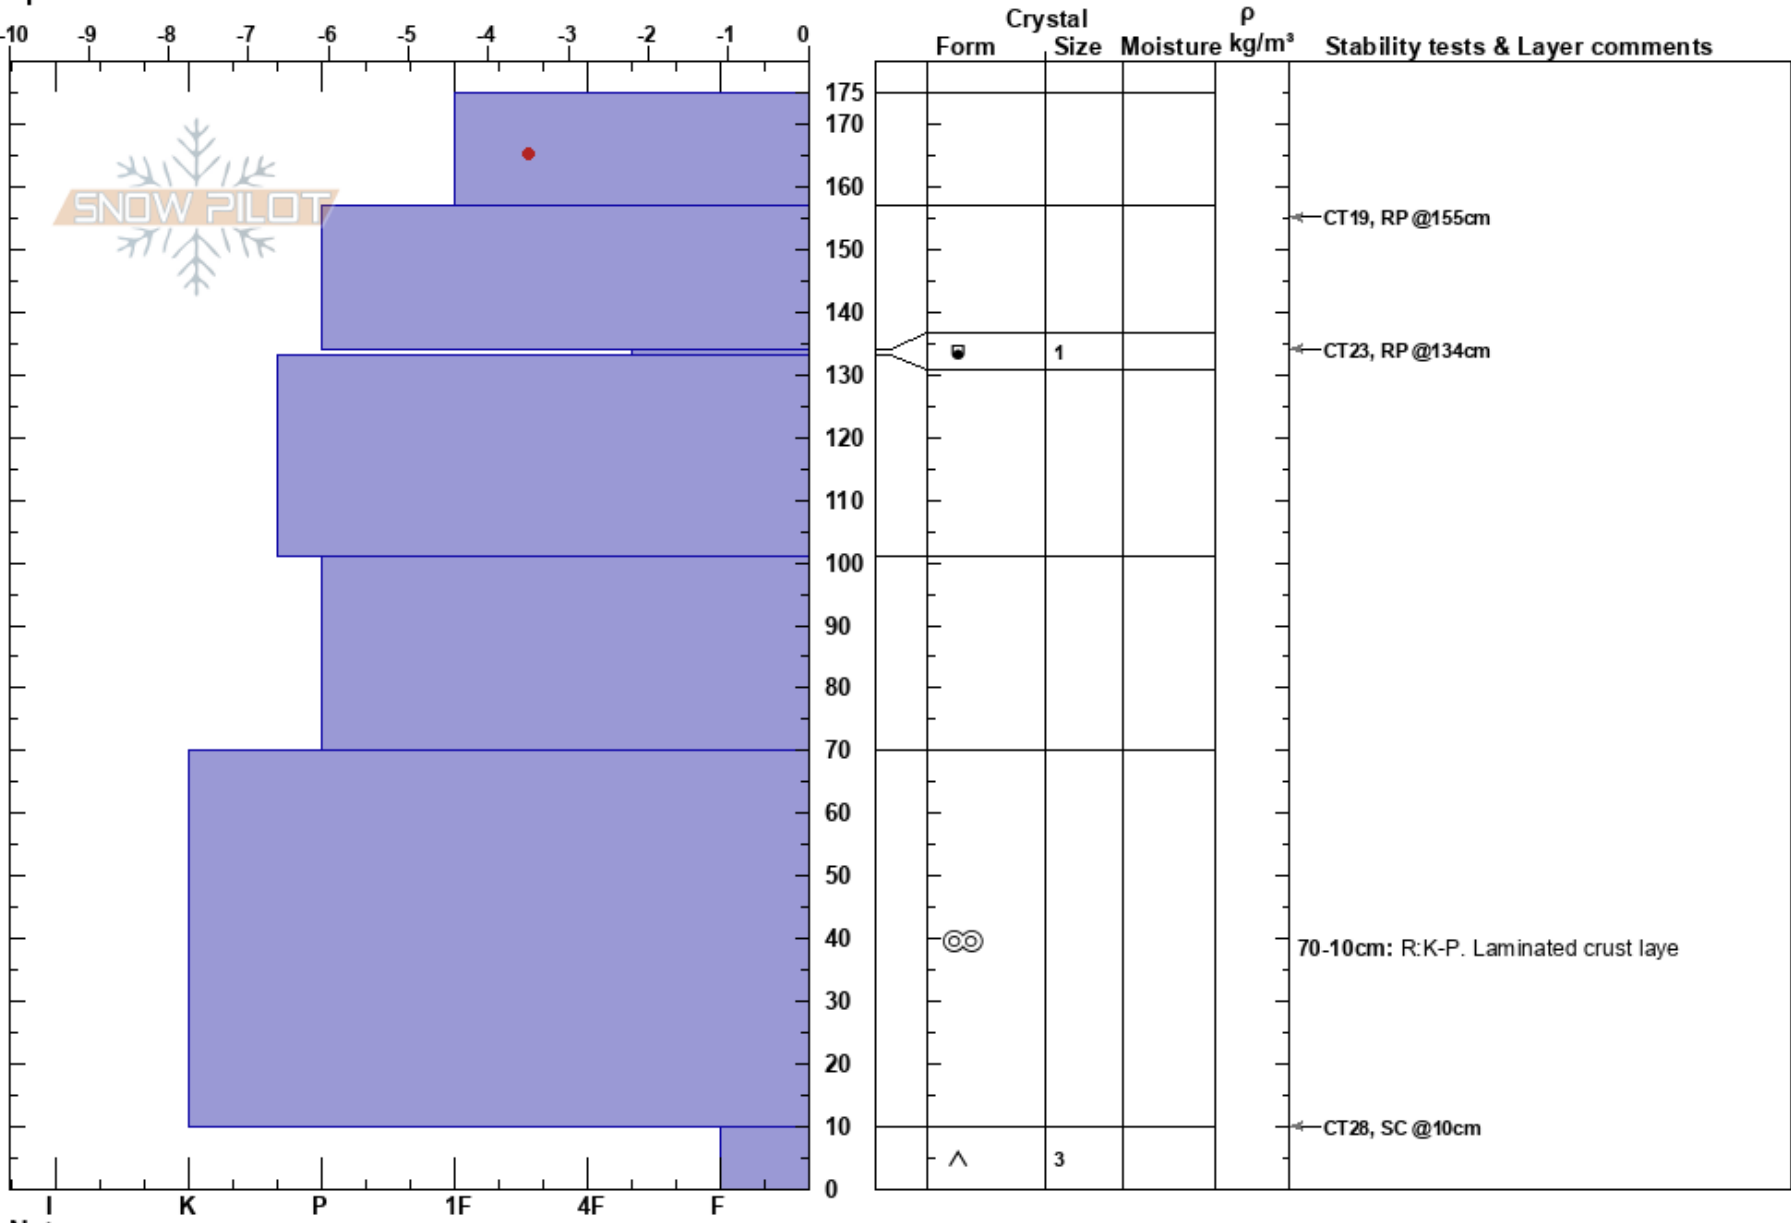

SE Darfalcohkka
 Kebnekaise
 Sweden
 Elevation: 1537 m
 Aspect: SW
 Specifics:

Stefan Lundin
 03/04/2019 - 13:55
 Co-ord: 67.93714N, 18.60613E
 Slope Angle: 28°
 Wind Loading: no

Stability: **HS:175**
 Air Temperature: -3.5°C PF:15 70-10cm: R:K-P. Laminated crust laye
 Sky Cover: FEW
 Precipitation: NO
 Wind: S Light Breeze

Notes: Objectives: Quick testprofil, resistant of layers, CT test
 Characteristics: Open bowl shaped slope close to a rocky outcrop. Alp