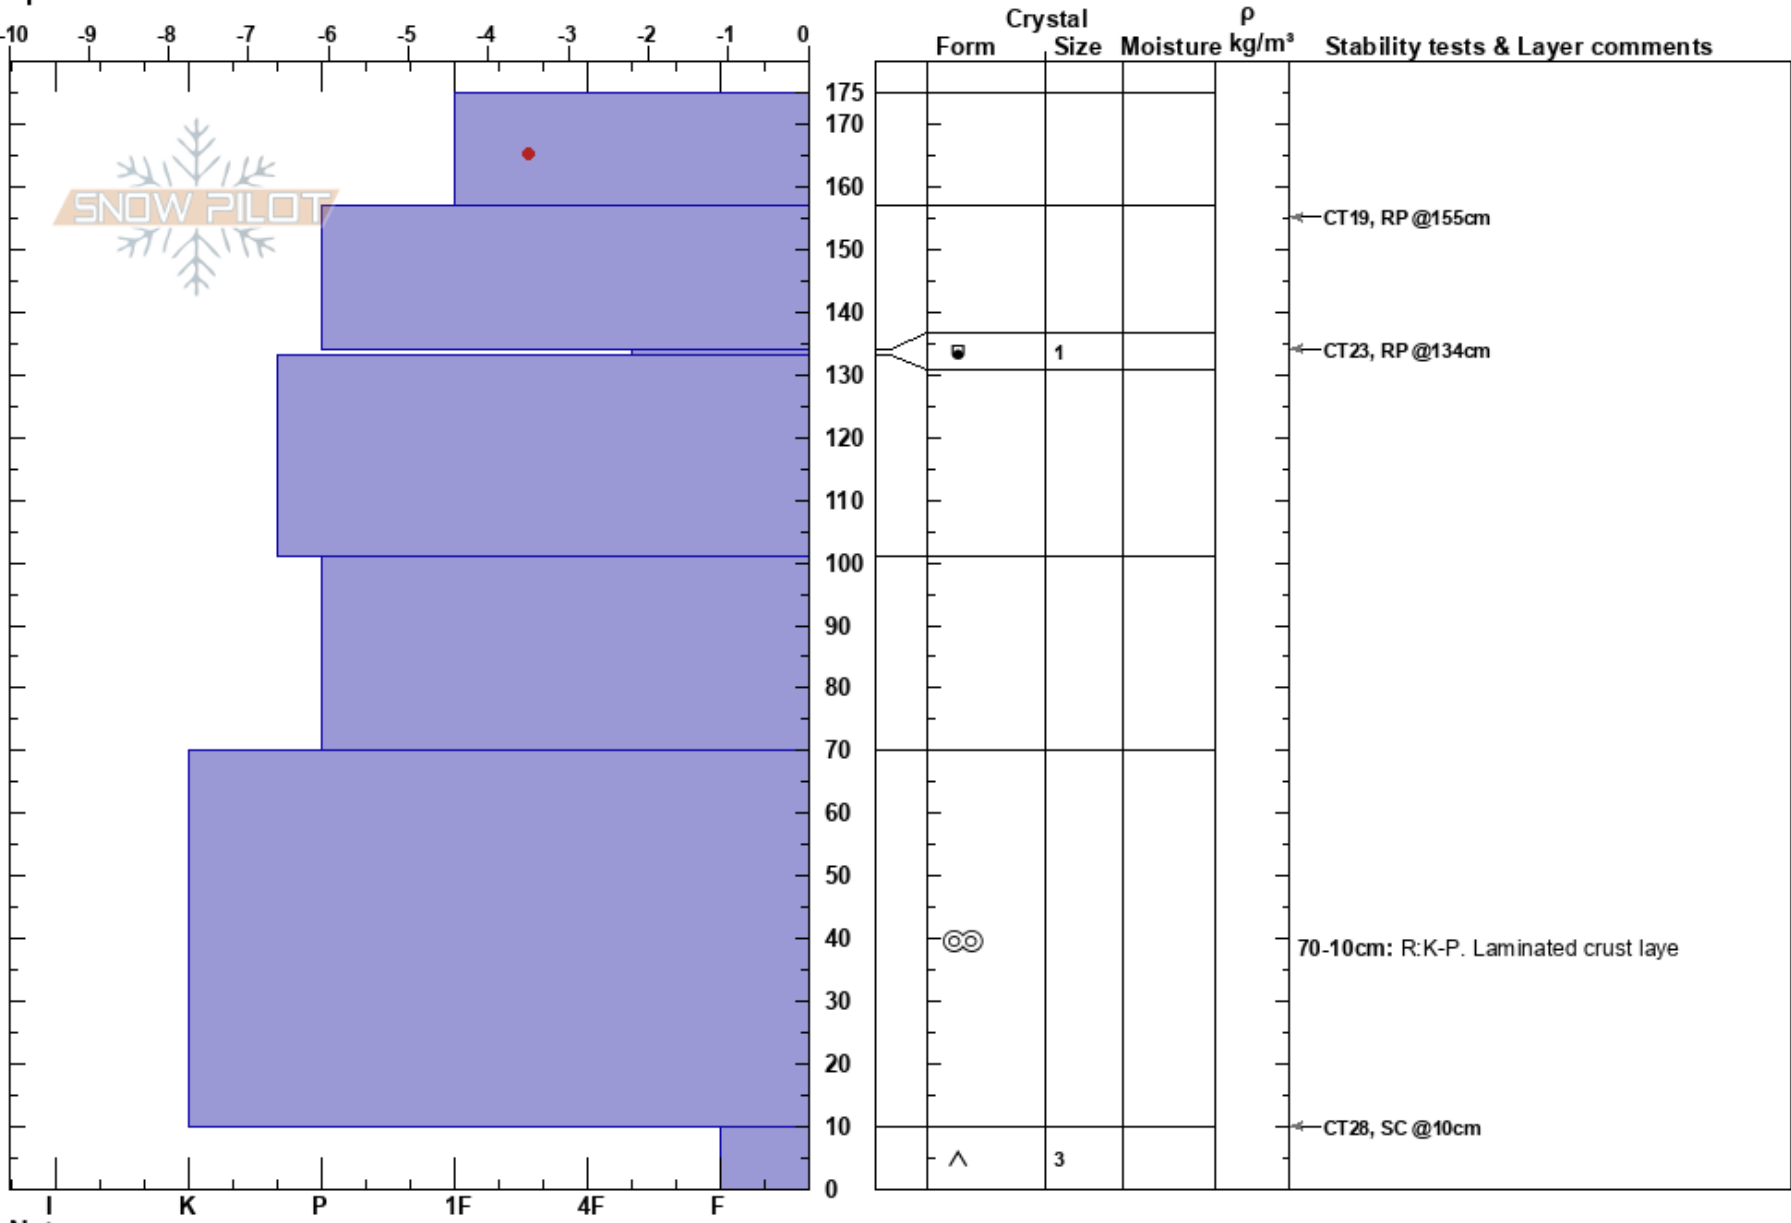

SE Darfalcohkka  
 Kebnekaise  
 Sweden  
 Elevation: 1537 m  
 Aspect: SW  
 Specifics:

Stefan Lundin  
 03/04/2019 - 13:55  
 Co-ord: 67.93714N, 18.60613E  
 Slope Angle: 28°  
 Wind Loading: no

Stability: **HS:175**  
 Air Temperature: -3.5°C PF:15 70-10cm: R:K-P. Laminated crust laye  
 Sky Cover: FEW  
 Precipitation: NO  
 Wind: S Light Breeze

**Notes:** Objectives: Quick testprofil, resistant of layers, CT test  
 Characteristics: Open bowl shaped slope close to a rocky outcrop. Alp