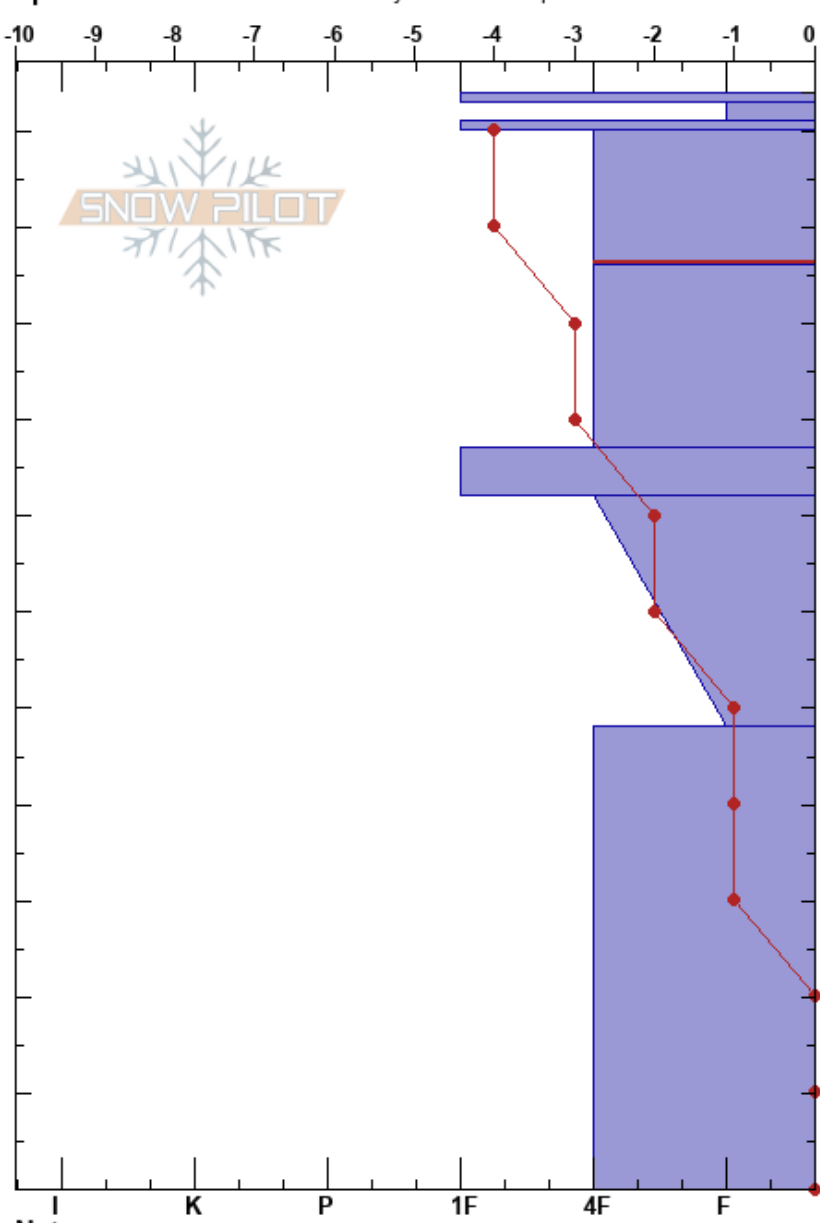

Switchback chutes
 Sawatch
 CO
 Elevation: 8500 ft
 Aspect: 270°
 Specifics: Recent avalanche activity on similar slopes

Rebecca Hodgetts
 02/02/2017 - 9:00am
 Co-ord: 39.55181N, -106.39772W
 Slope Angle: 30°
 Wind Loading: previous

Stability:
 Air Temperature: -4°C
 Sky Cover: OVC
 Precipitation: NO
 Wind: Calm

HS:114
 PF:30
 110-96cm:Problematic layer

Depth (cm)	Crystal		Moisture	ρ kg/m³	Stability tests & Layer comments
	Form	Size			
114					
110	⊙				
100	/ (●)	1			
	⊙ (V)	1-3			
	B (●)	1			
90	B	1			
80					
70	⊙ (B)	1-2			
60	B	1-2.5			
50					
40					
30	B (^)	1-3			
20					
10					
0					

← CT8, SC @96cm x2

Notes: