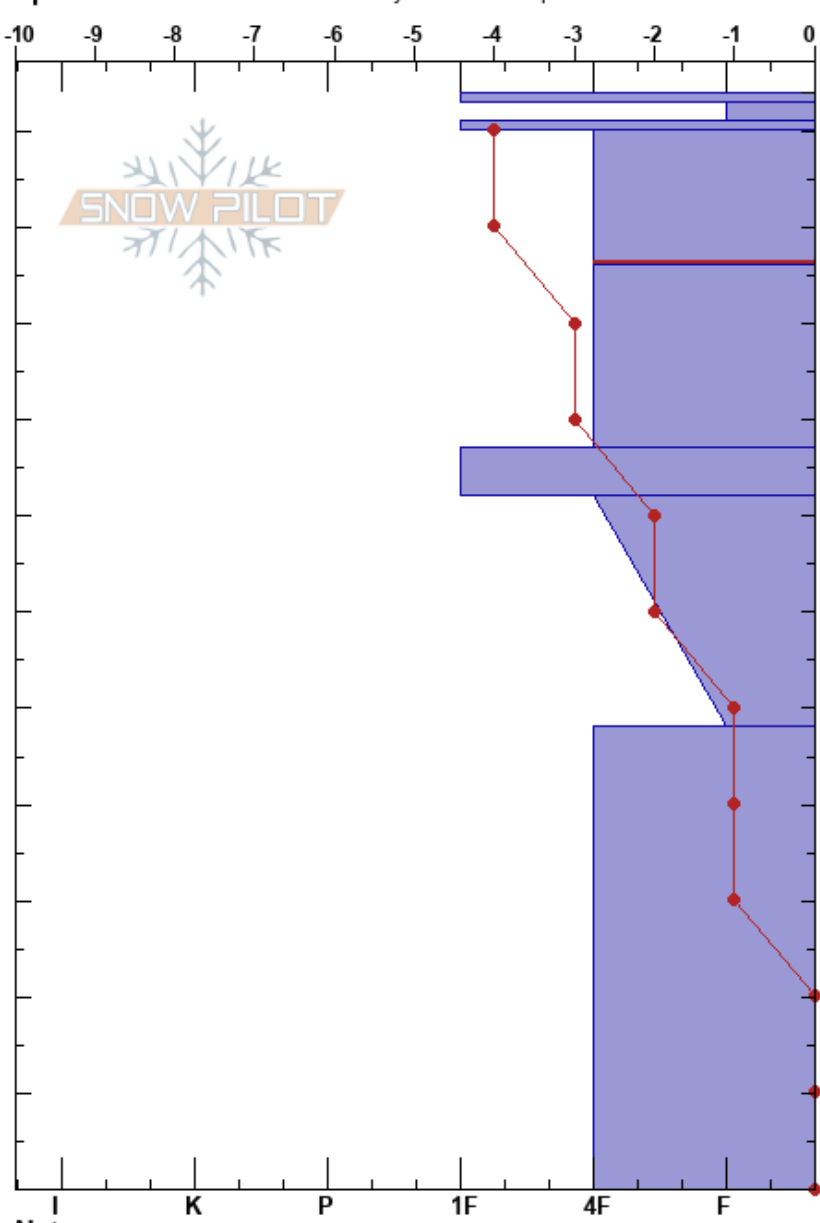

Switchback chutes  
 Sawatch  
 CO  
 Elevation: 8500 ft  
 Aspect: 270°  
 Specifics: Recent avalanche activity on similar slopes

Rebecca Hodgetts  
 02/02/2017 - 9:00am  
 Co-ord: 39.55181N, -106.39772W  
 Slope Angle: 30°  
 Wind Loading: previous

Stability:  
 Air Temperature: -4°C  
 Sky Cover: OVC  
 Precipitation: NO  
 Wind: Calm

HS:114  
 PF:30  
 110-96cm:Problematic layer

Depth (cm)	Crystal		Moisture	ρ kg/m³	Stability tests & Layer comments
	Form	Size			
114					
110	⊙				
100	/ (●)	1			
	⊙ (V)	1-3			
	B (●)	1			
90	B	1			
80					
70	⊙ (B)	1-2			
60	B	1-2.5			
50					
40					
30	B (^)	1-3			
20					
10					
0					

← CT8, SC @96cm x2

Notes: