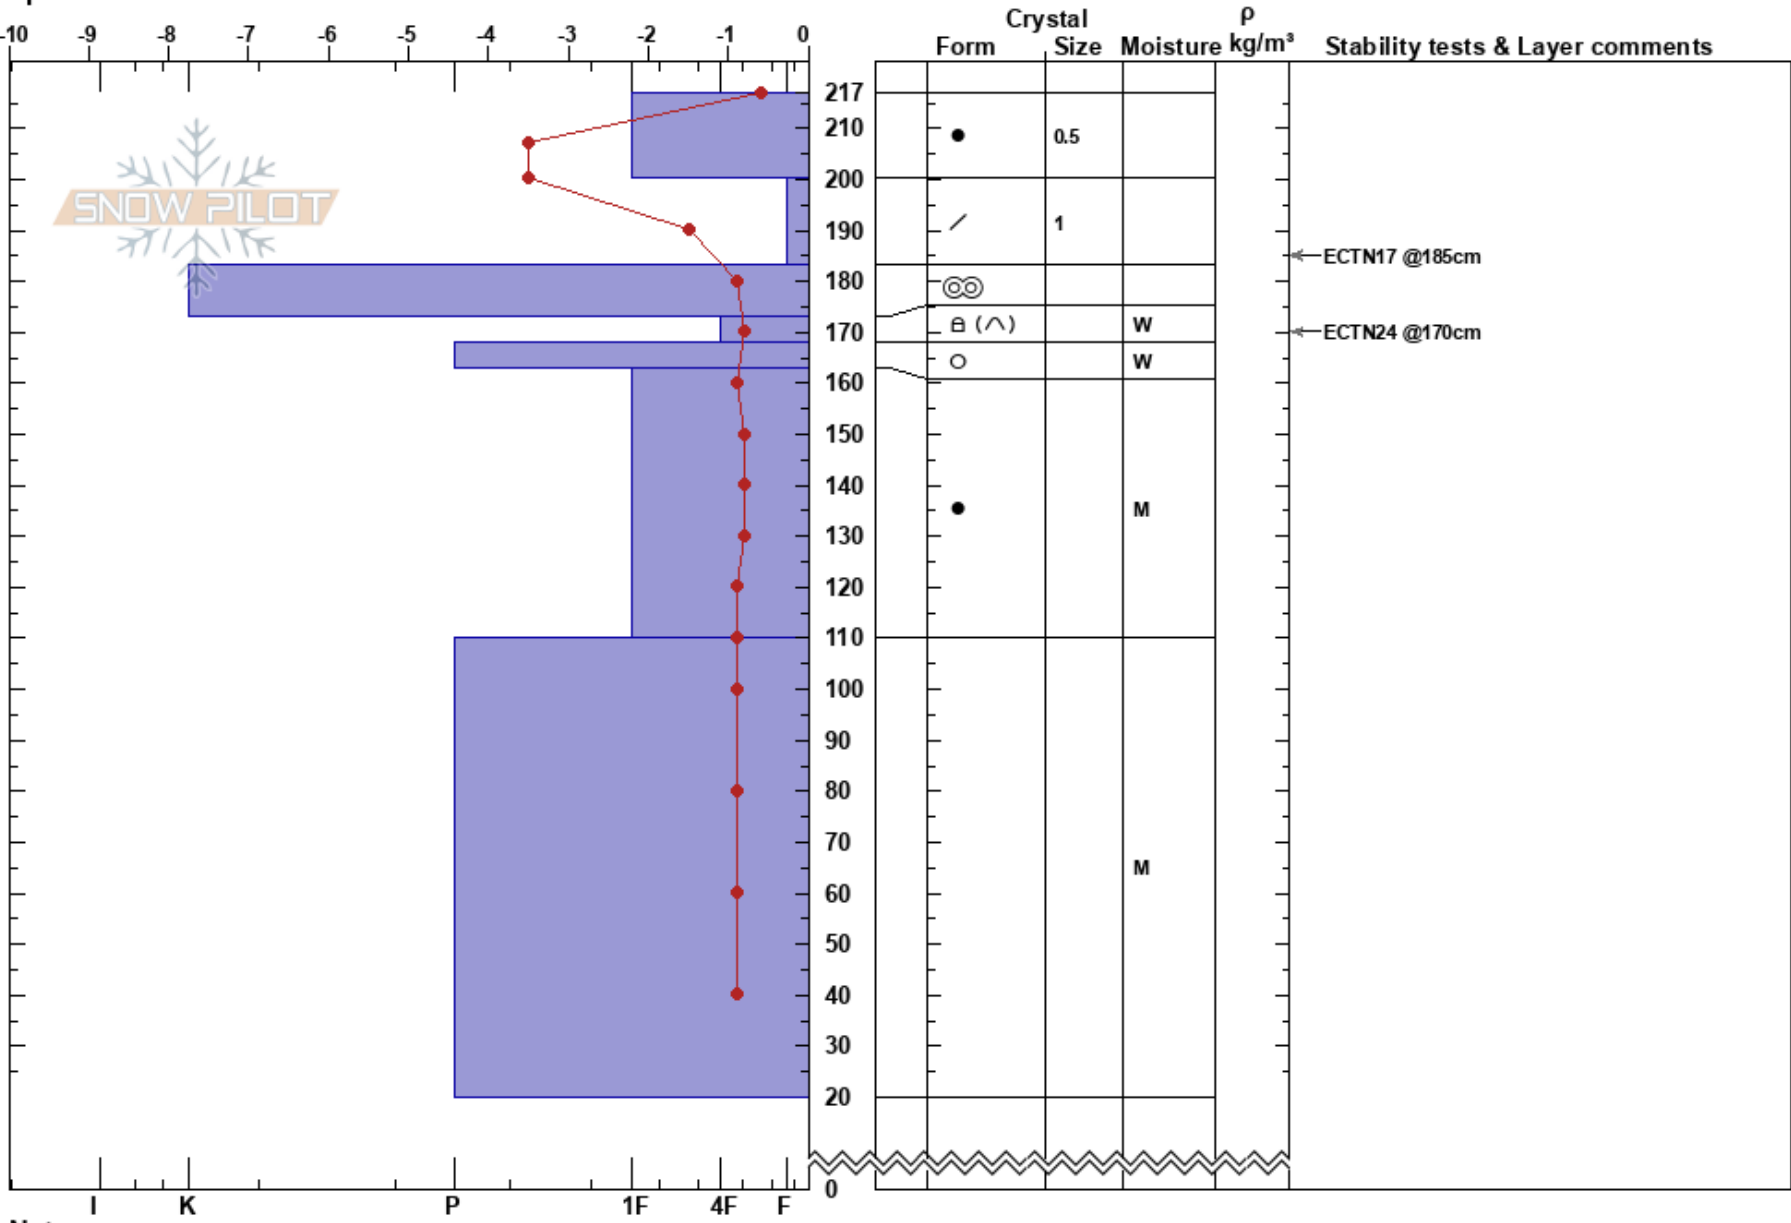

Ottfjället
 Våådalen
 Sweden
 Elevation: 900 m
 Aspect: NE
 Specifics:

Oskar Brodén
 03/04/2019 - 11:49
 Co-ord: 63.16920N, 13.01200E
 Slope Angle: 34°
 Wind Loading:

Stability:
 Air Temperature:
 Sky Cover:
 Precipitation:
 Wind:

HS:217
 PF:15
 Layer Notes:

Notes: