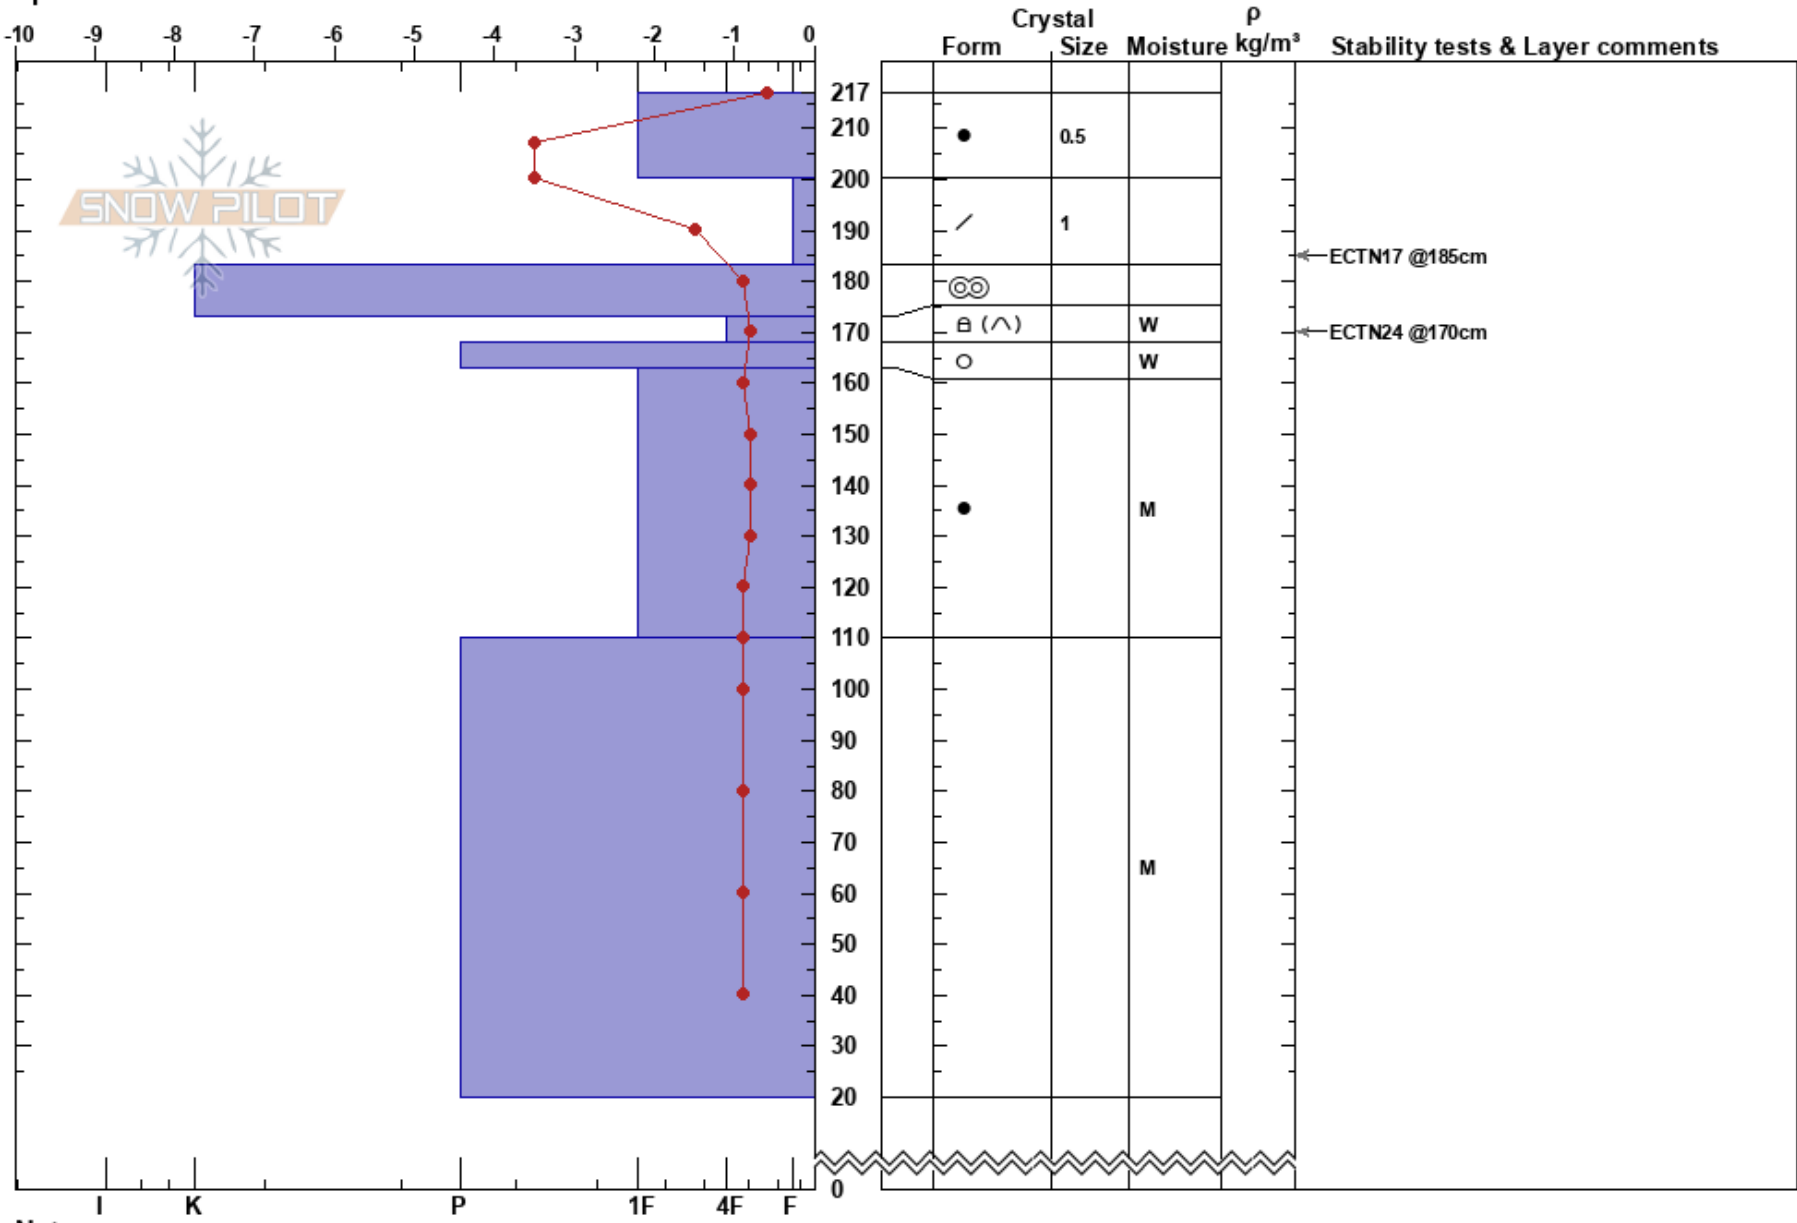

Ottfjället
 Våådalen
 Sweden
 Elevation: 900 m
 Aspect: NE
 Specifics:

Oskar Brodén
 03/04/2019 - 11:49
 Co-ord: 63.16920N, 13.01200E
 Slope Angle: 34°
 Wind Loading:

Stability:
 Air Temperature:
 Sky Cover:
 Precipitation:
 Wind:

HS:217
 PF:15
 Layer Notes:

Notes: