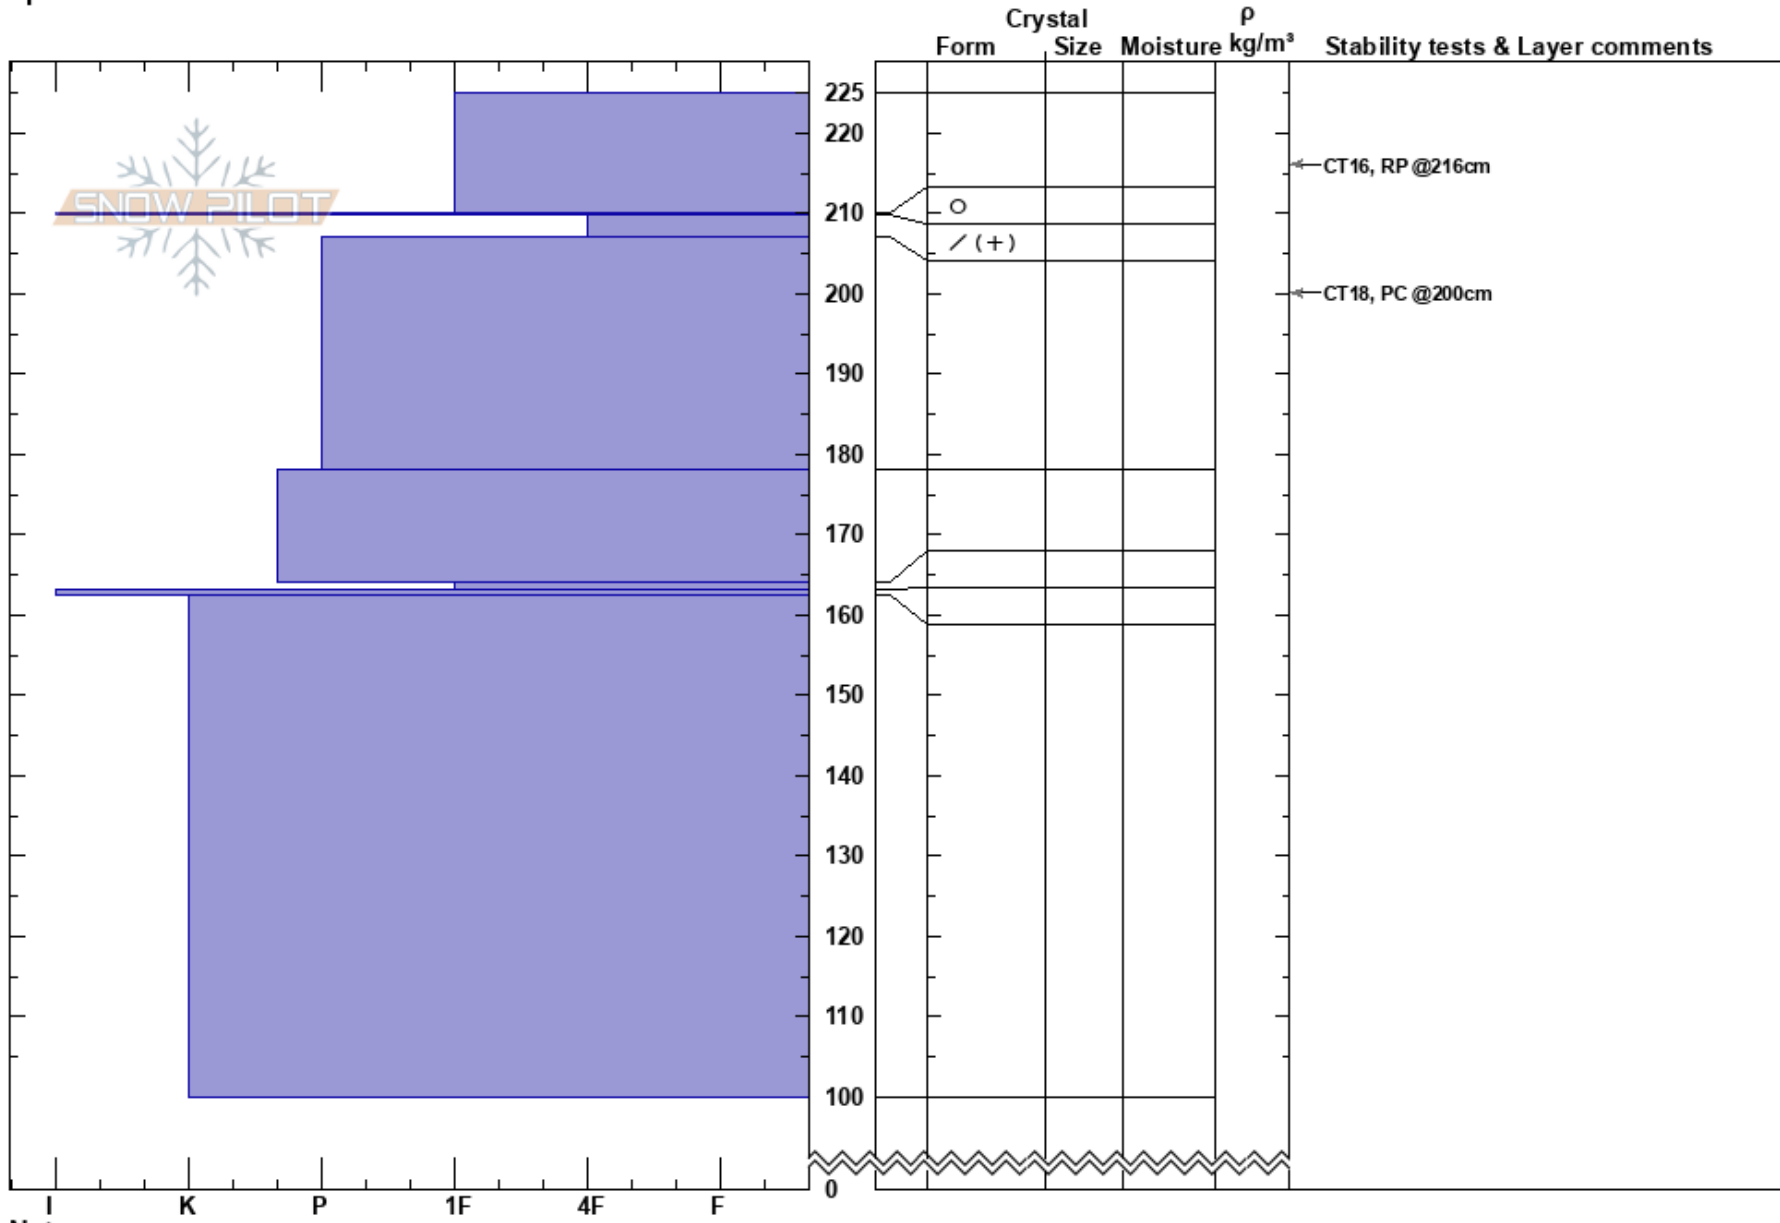

куньяр Кунёк
 Khibiny mountains
 Russia
Elevation: 900 m
Aspect: SW
Specifics:

Sergei Shestikhin
 02/04/2019 - 14:00
Co-ord:
Slope Angle: 40°
Wind Loading:

Stability:
Air Temperature:
Sky Cover:
Precipitation:
Wind:

HS:225

Layer Notes:

Notes: