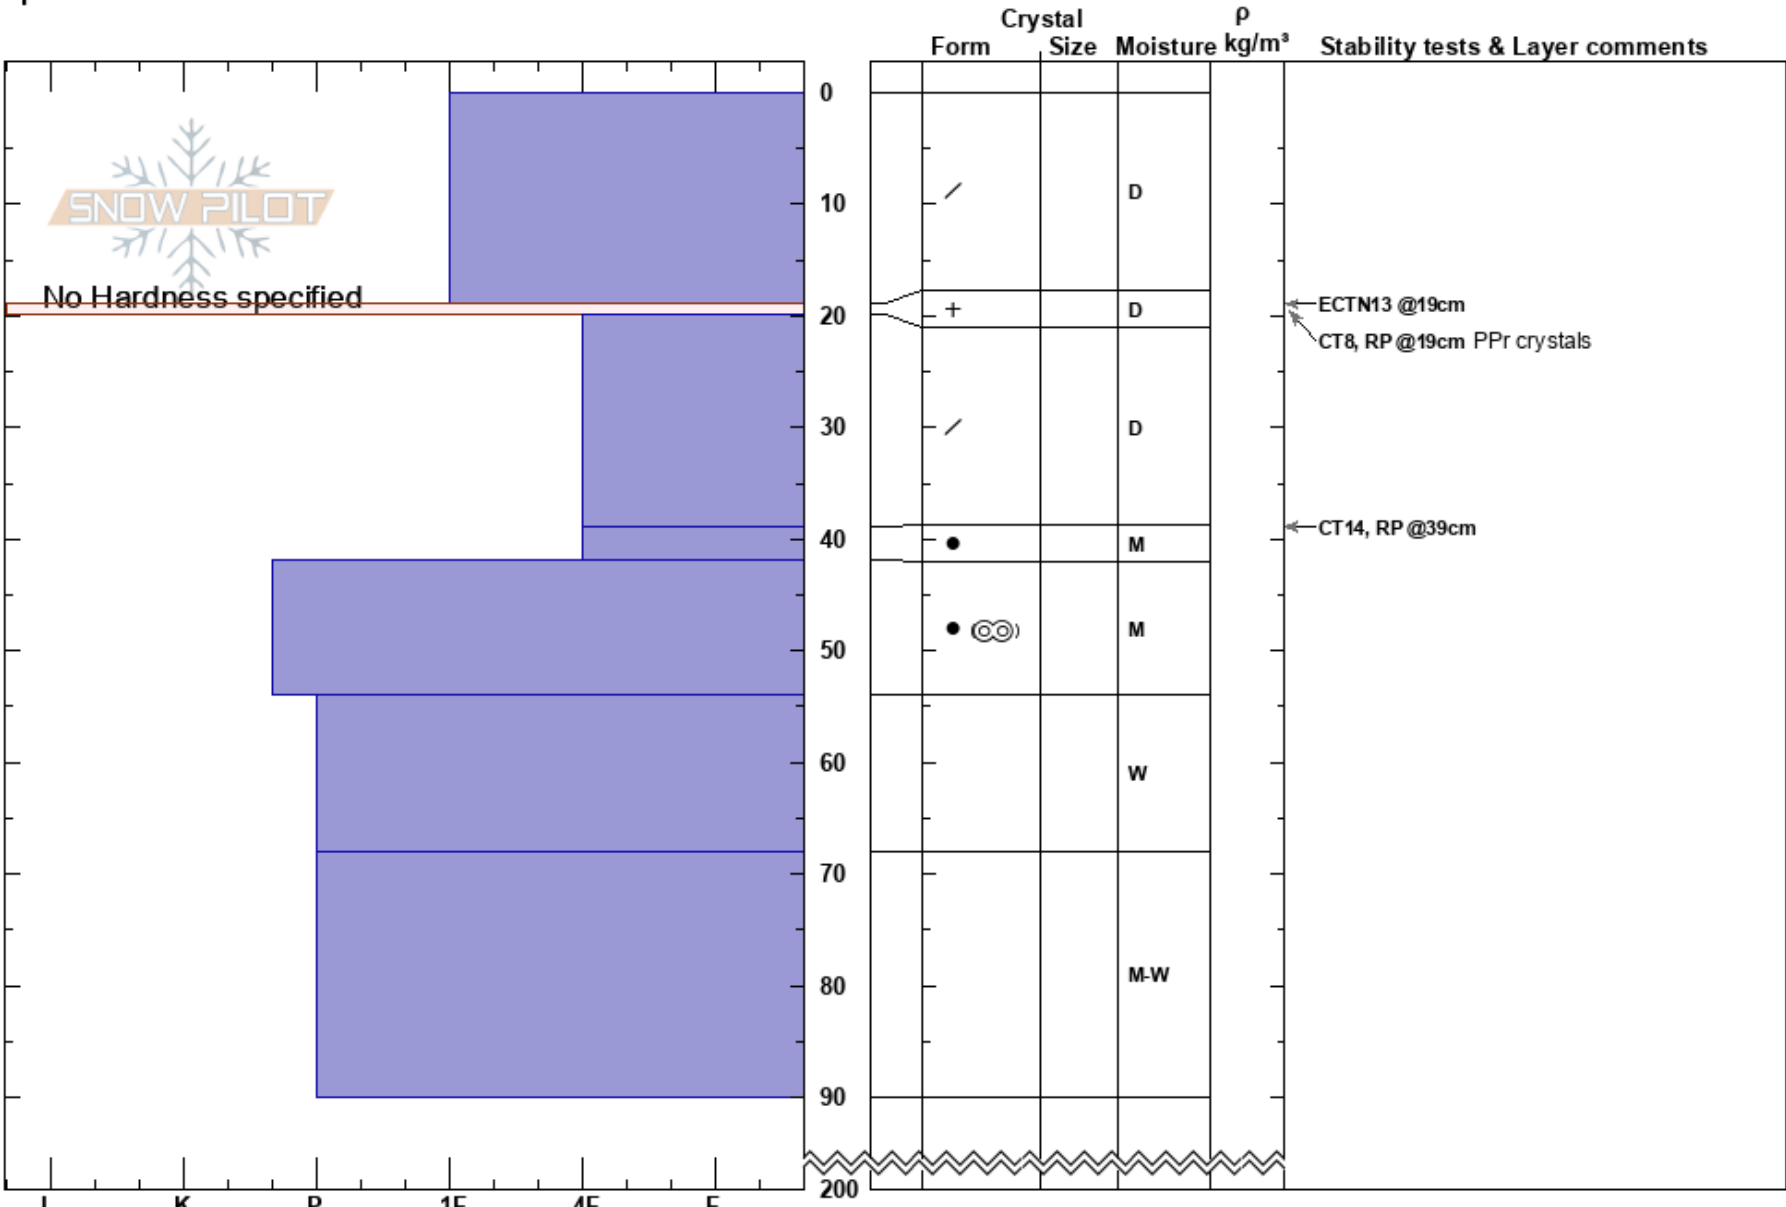

Offerkullen_Öst_ridge
 Kittelfjället
 Sweden
 Elevation: 830 m
 Aspect: S
 Specifics:

Tyler Curtis
 02/04/2019 - 11:05
 Co-ord: 65.17657N, 15.48396E
 Slope Angle: 28°
 Wind Loading: previous

Stability:
 Air Temperature: -1.1°C
 Sky Cover: FEW
 Precipitation: NO
 Wind: S Light Breeze

HS:200
 Layer Notes:

Notes: