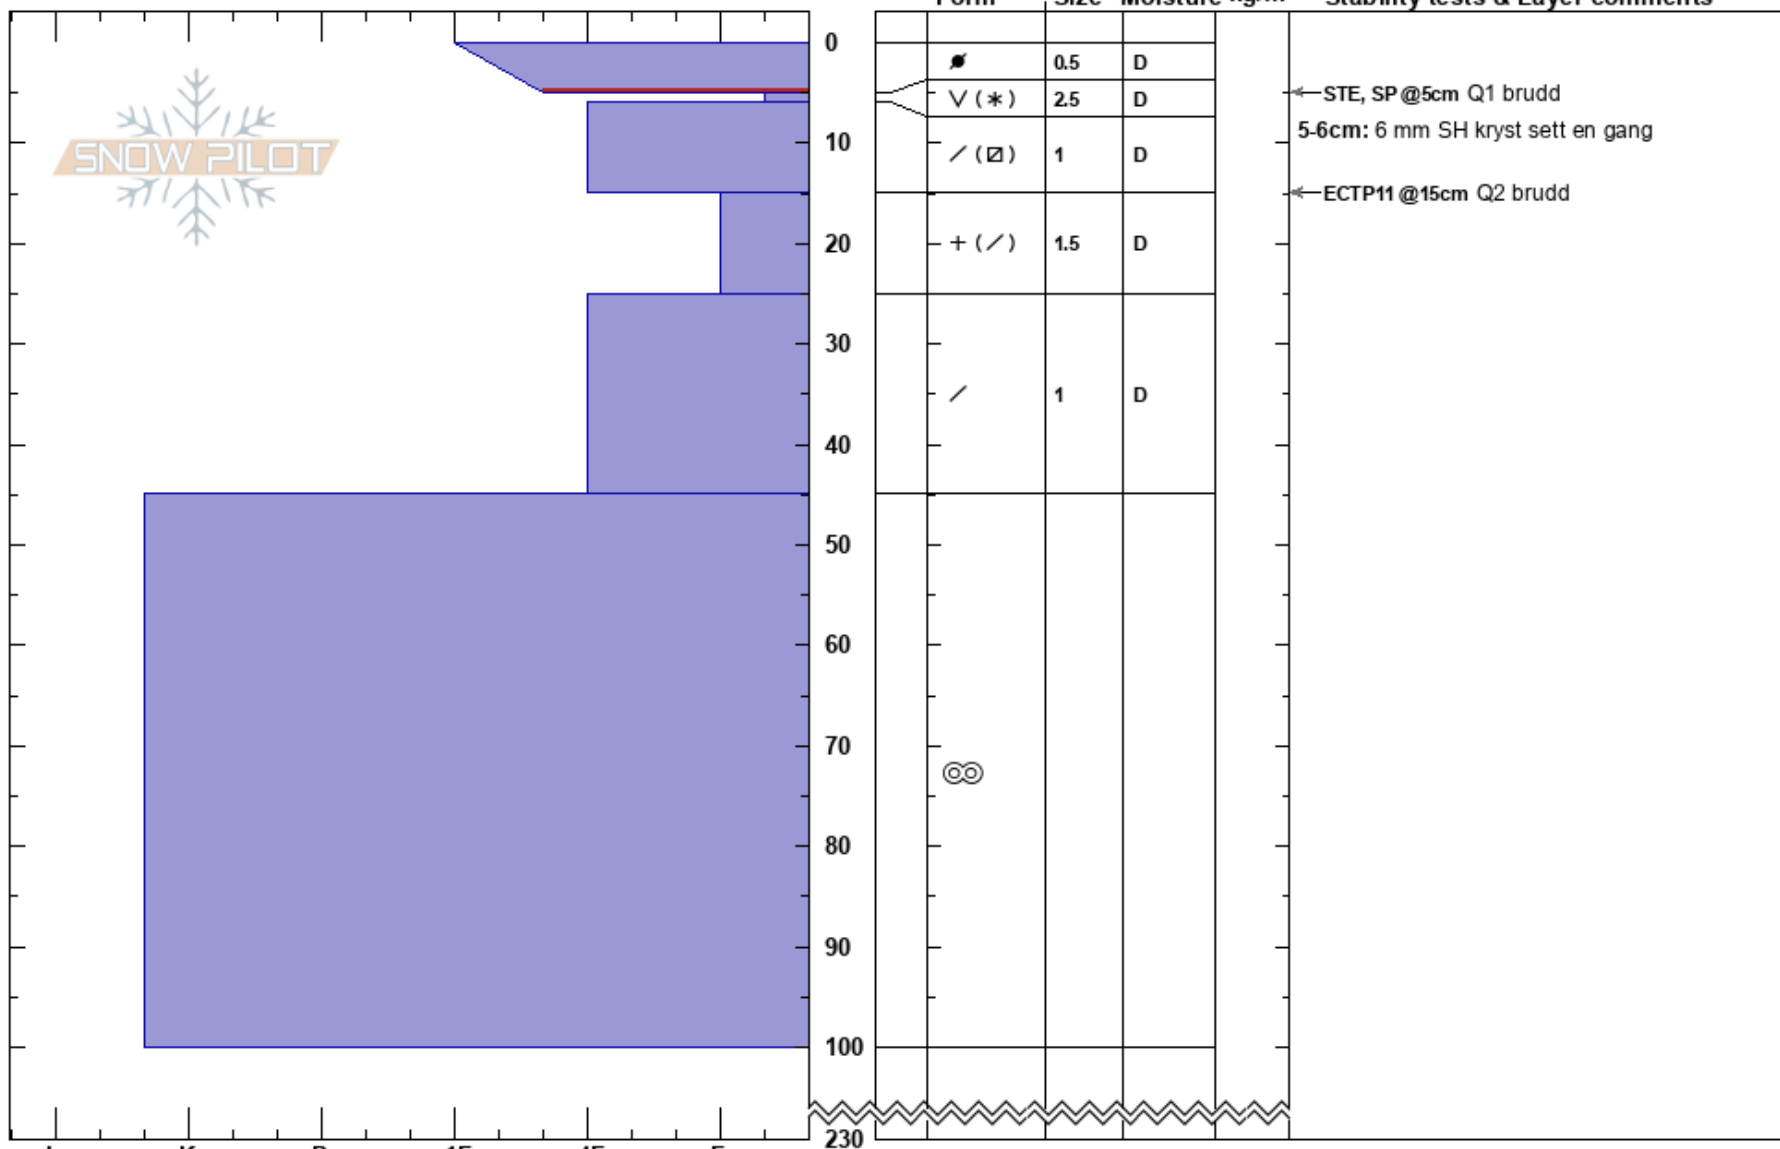

Mykkeltveitveten
 Voss
 Norway
Elevation: 1050 m
Aspect: 300°
Specifics:

Steinar Hustoft
 02/02/2017 - 11:00
Co-ord:
Slope Angle: 35°
Wind Loading: previous

Stability: **HS:**230
Air Temperature: -3.6°C **PF:**45
Sky Cover: OVC
Precipitation: S-1
Wind: SE Moderate
Layer Notes:
 0-5cm: Problematic layer
 5-6cm: 6 mm SH kryst sett en gang