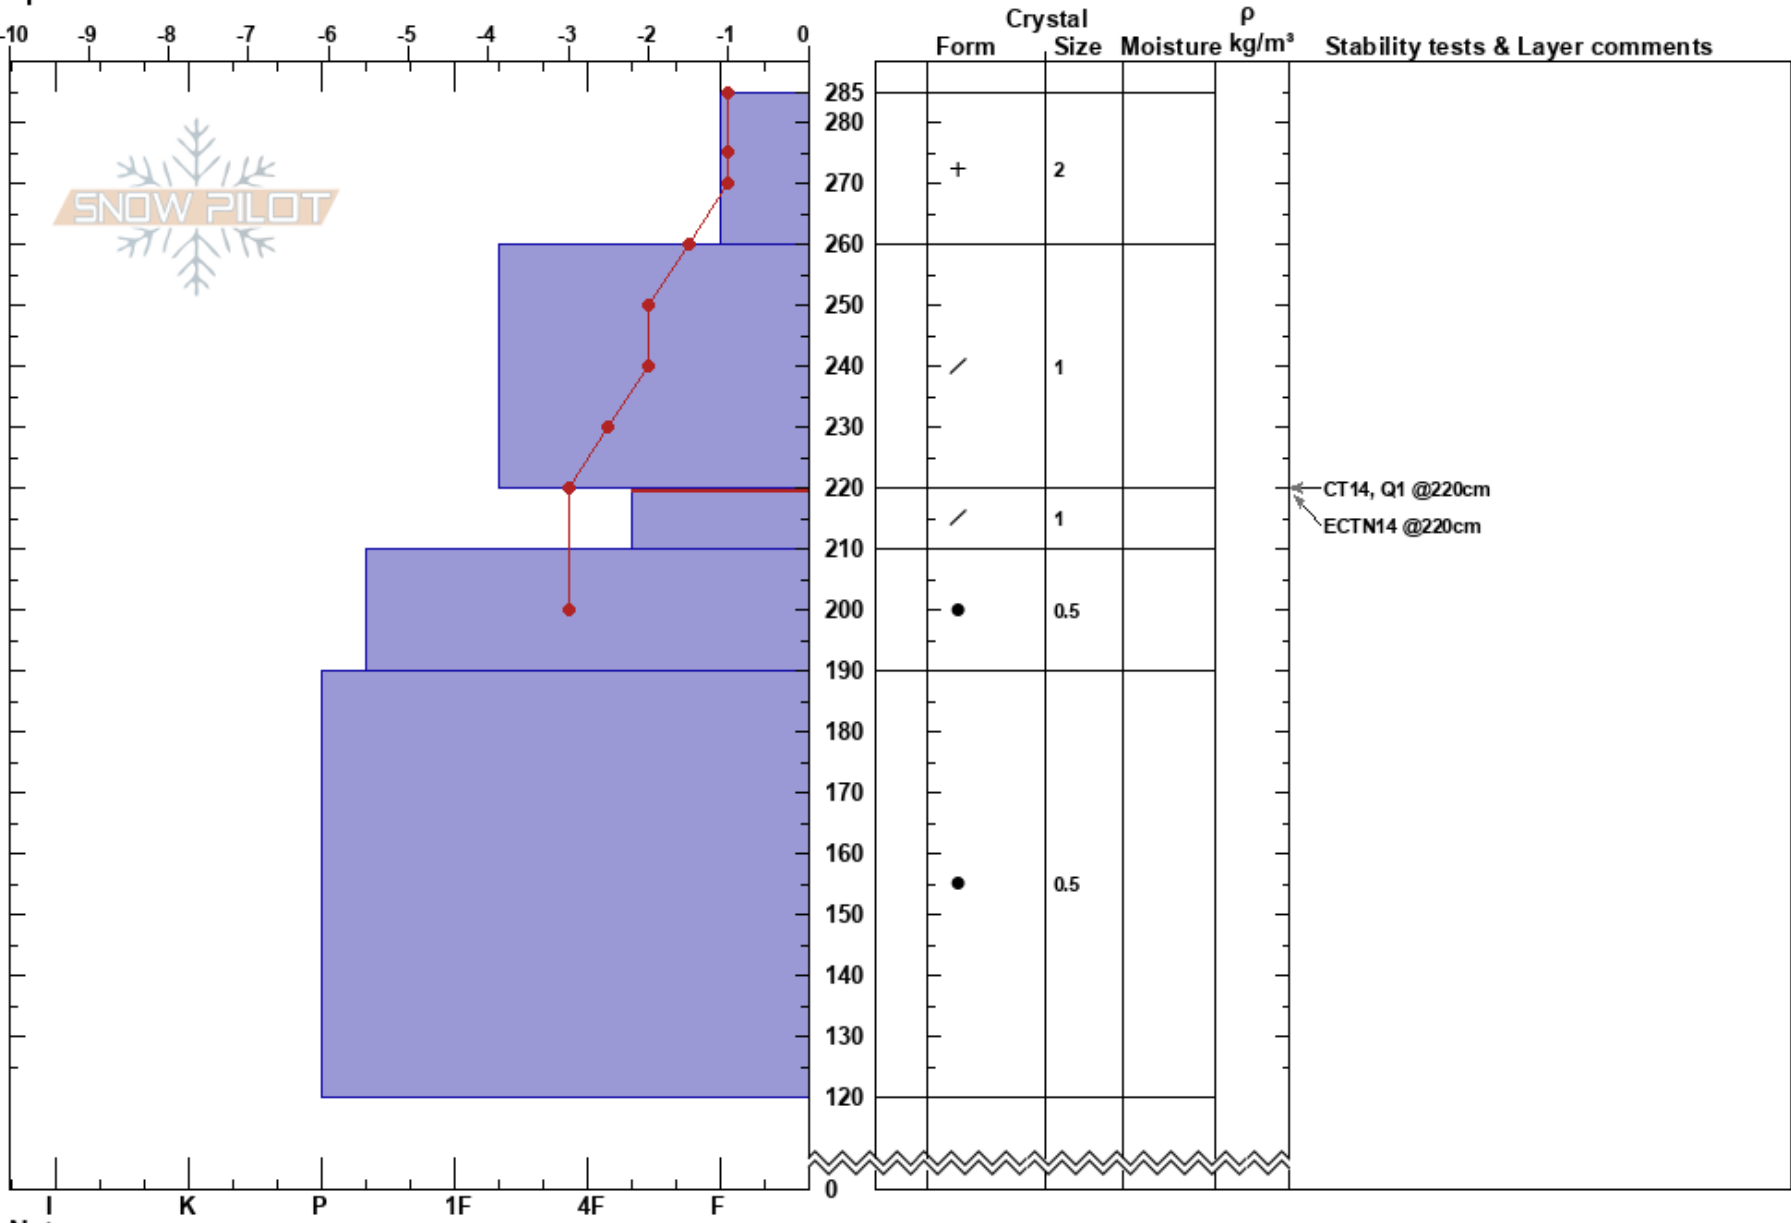

RFS
 Chugach Range
 AK
 Elevation: 4550 ft
 Aspect: 30°
 Specifics:

Michael Wachs
 03/24/2019 - 2:00pm
 Co-ord: 67.82803N, -57.68280W
 Slope Angle: 28°
 Wind Loading: previous

Stability:
 Air Temperature: -1°C
 Sky Cover: OVC
 Precipitation: S-1
 Wind: S Light Breeze

HS:285
 PF:25
 220-210cm:Problematic layer

Notes: