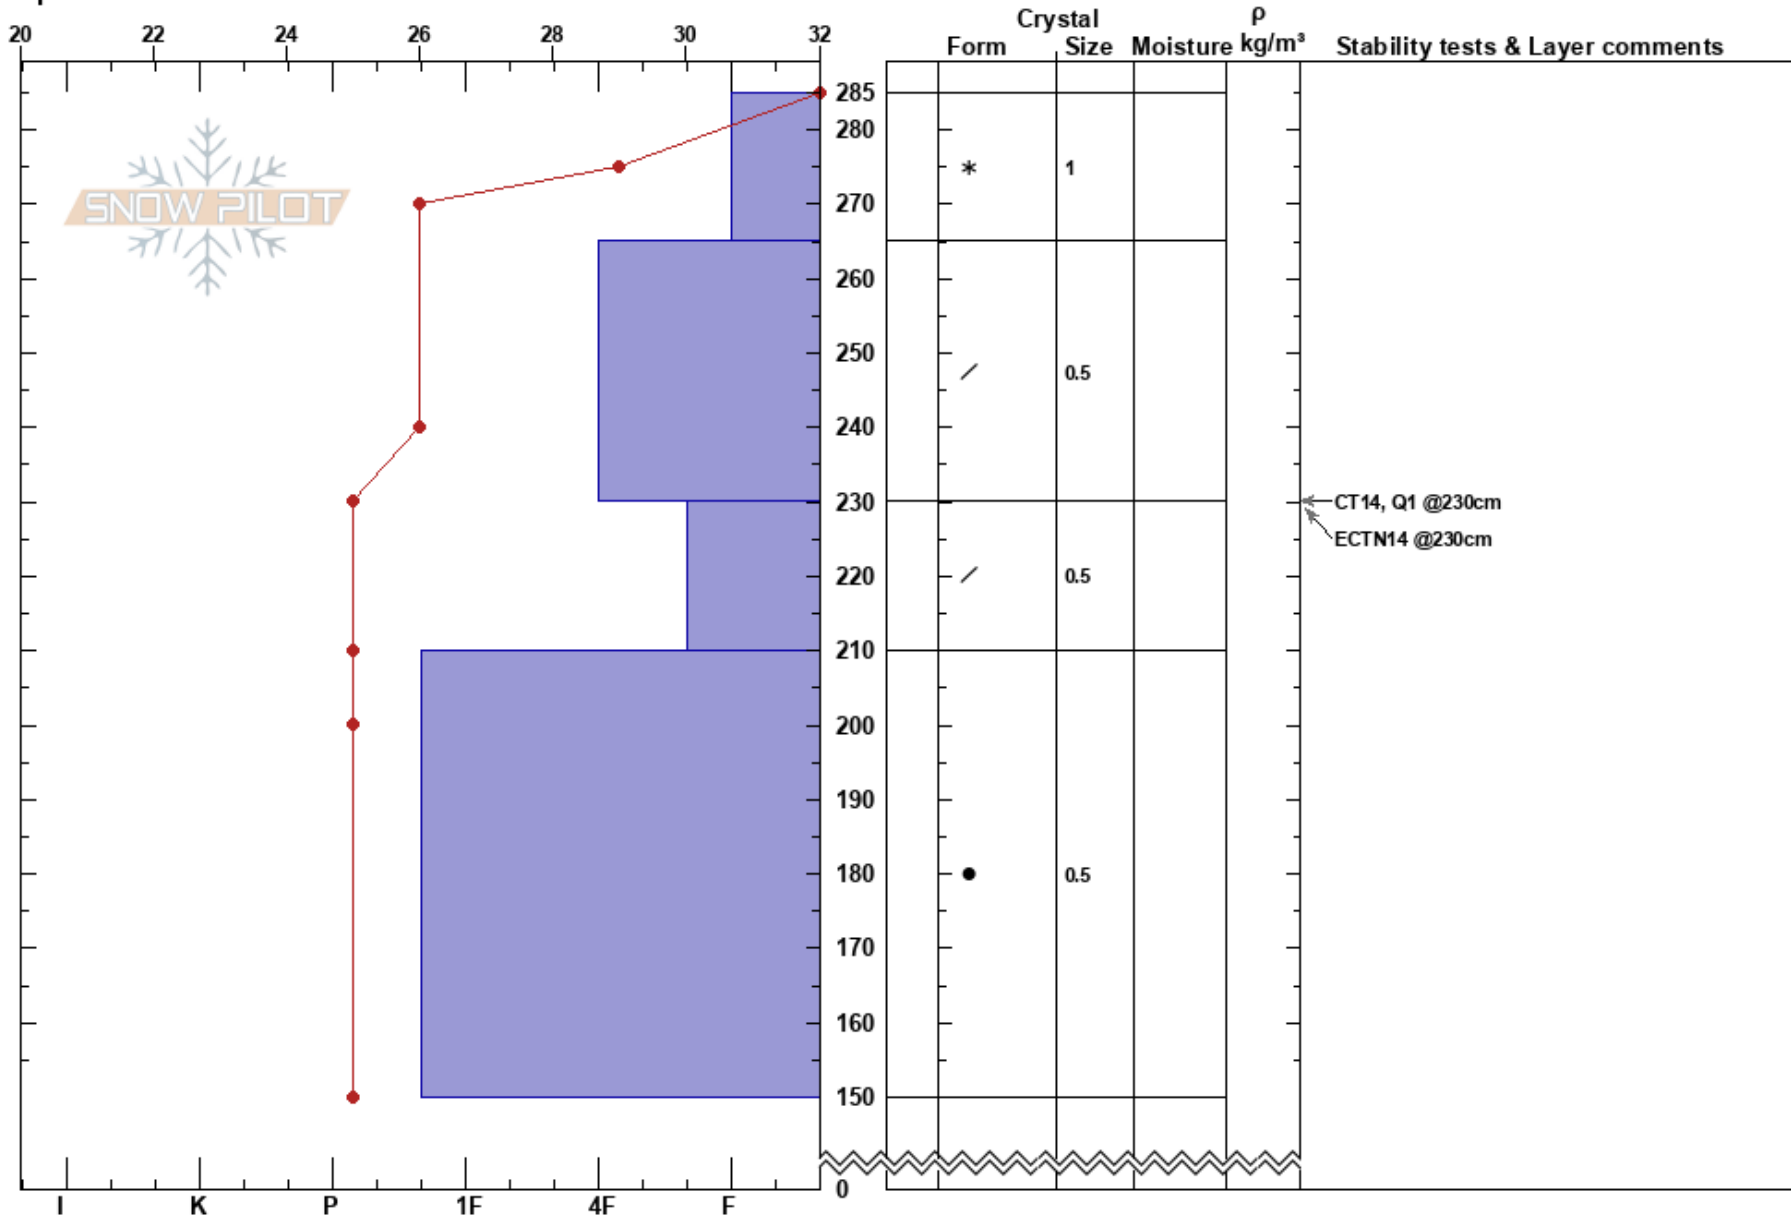

RFS
 Chugach Range
 AK
 Elevation: 5650 ft
 Aspect: 30°
 Specifics:

Michael Wachs
 03/25/2019 - 1:00pm
 Co-ord: 67.82803N, -57.68280W
 Slope Angle: 27°
 Wind Loading: previous

Stability:
 Air Temperature: -1°F
 Sky Cover: OVC
 Precipitation: S-1
 Wind: S Light Breeze

HS:285
 PF:25
 230-210cm:Problematic layer

Notes: