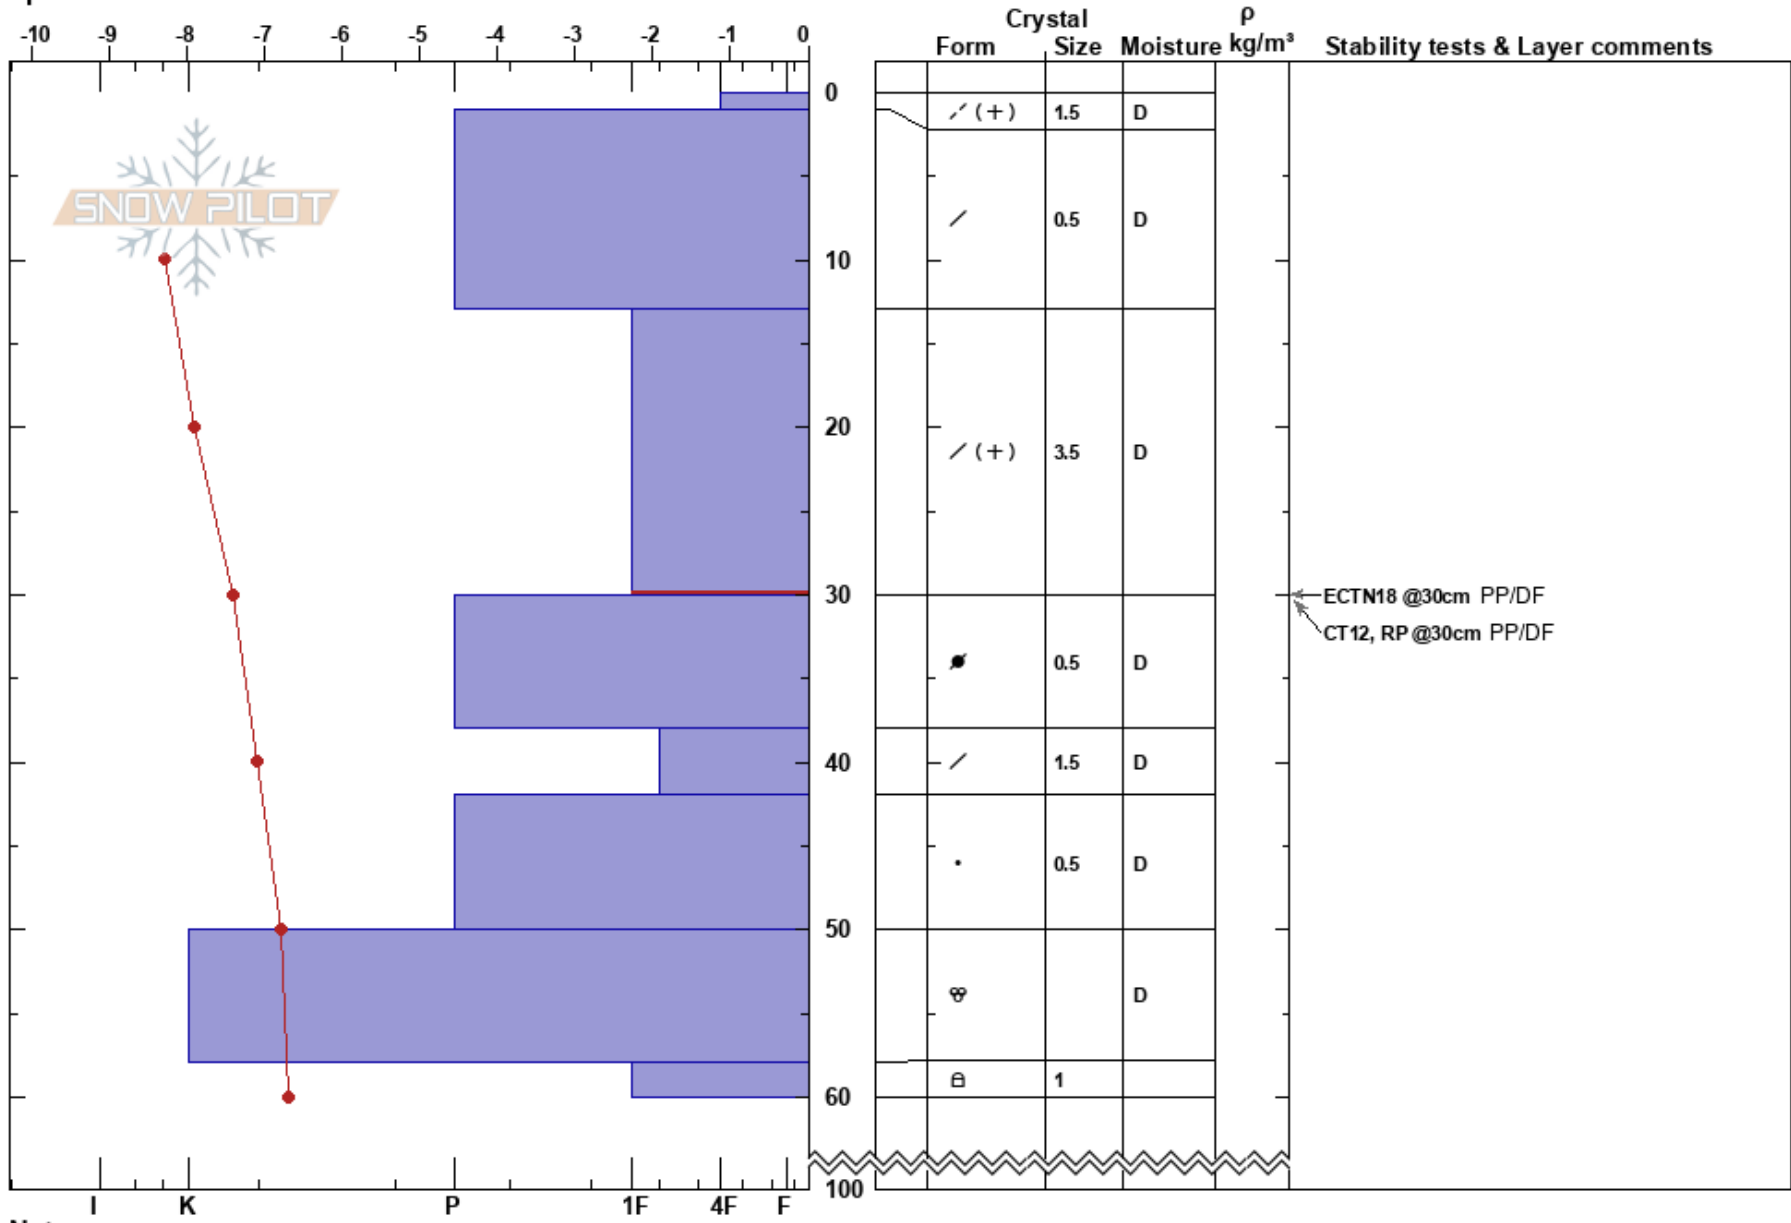

Tarfala RS W 0401
 Kebnekaise
 Sweden
 Elevation: 1250 m
 Aspect: SW
 Specifics:

Fredrik Norberg
 01/04/2019 - 10:52
 Co-ord: 67.91196N, 18.62603W
 Slope Angle: 23°
 Wind Loading:

Stability: HS:100
 Air Temperature: -5.8°C PF:20 13-30cm:Problematic layer
 Sky Cover: CLR
 Precipitation: NO
 Wind: NW Calm