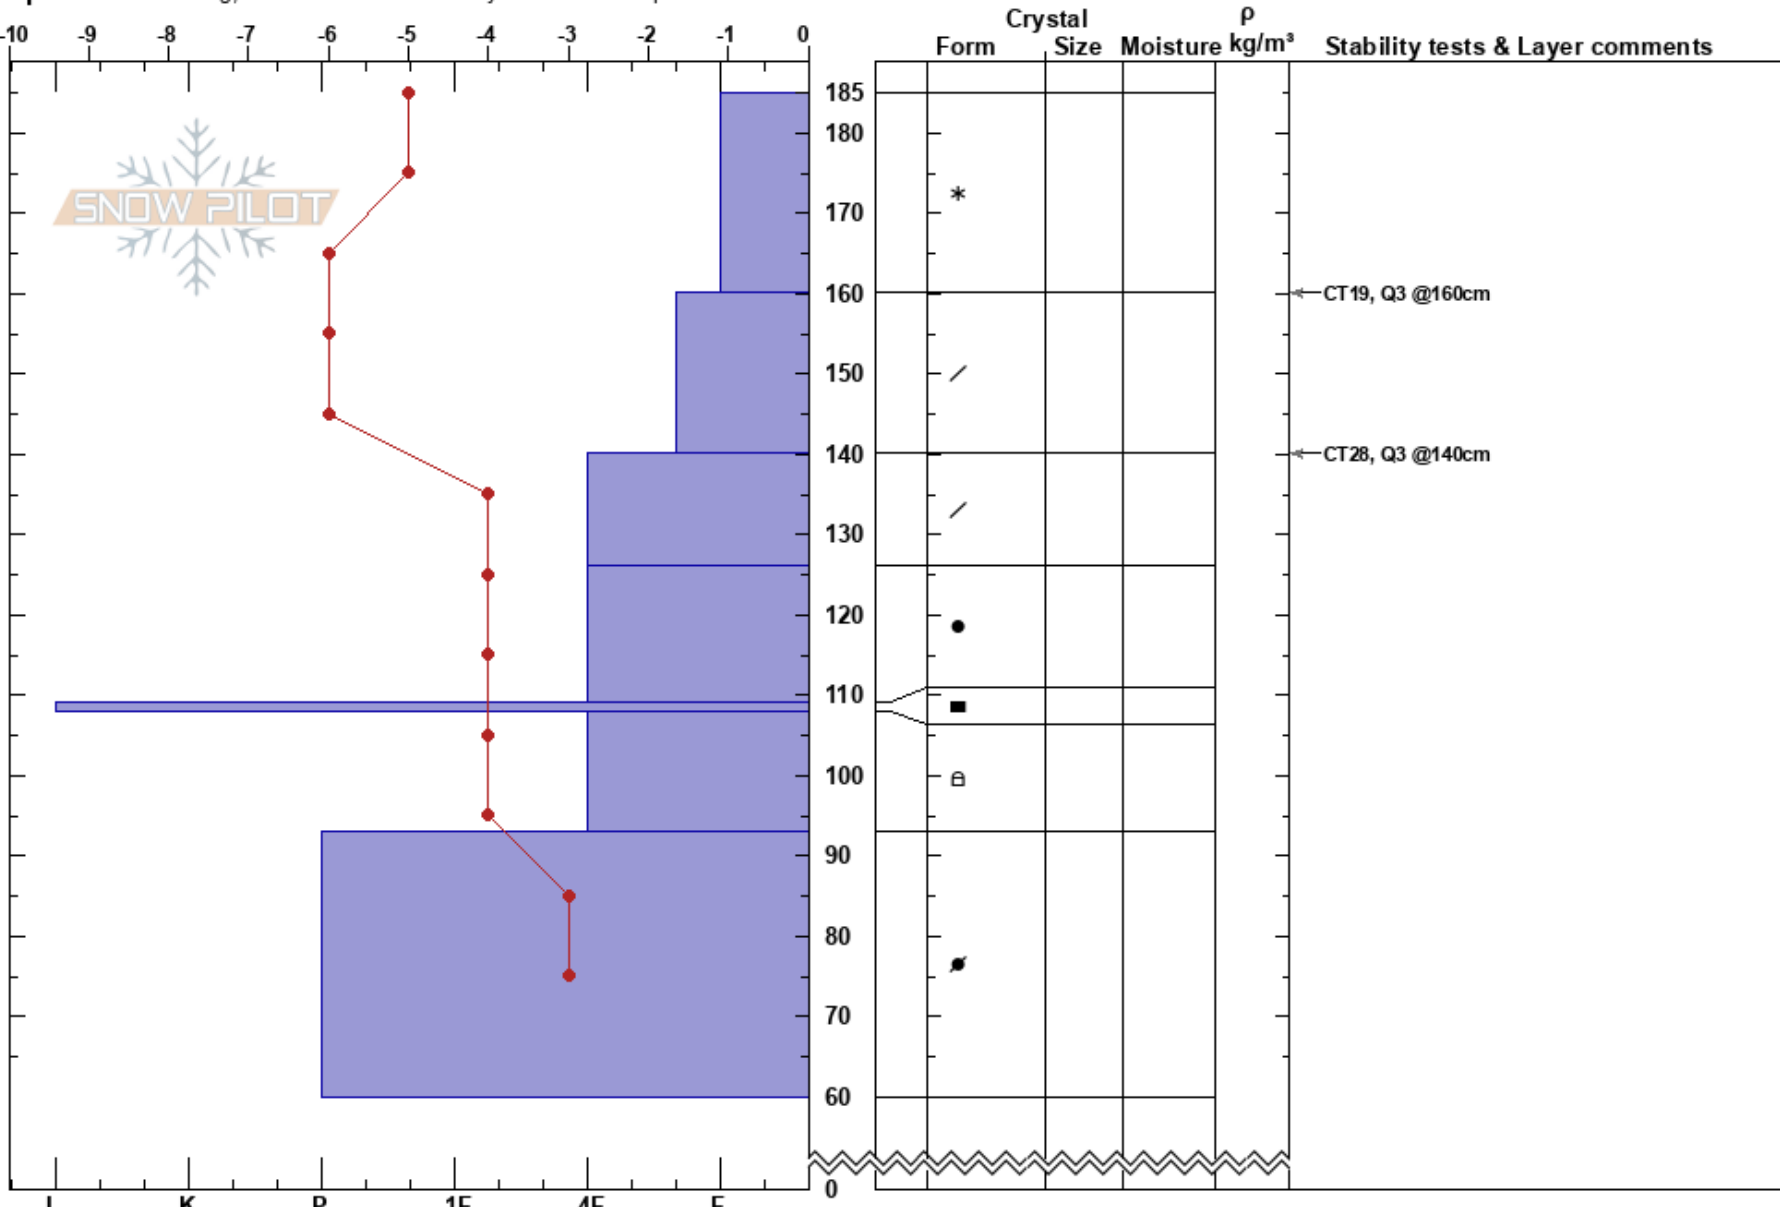

Twin Lakes
 Bitterroot
 MT
 Elevation: 7600 ft
 Aspect: 60°

Timothy Laroche
 02/01/2017 - 1:00pm
 Co-ord: 46.16828N, -114.48909W
 Slope Angle: 31°
 Wind Loading: previous

Stability: Good HS:185 Layer Notes:
 Air Temperature: -14°C
 Sky Cover: SCT
 Precipitation: NO
 Wind: SE Moderate

Specifics: Cracking; Recent avalanche activity on different slopes

Notes: