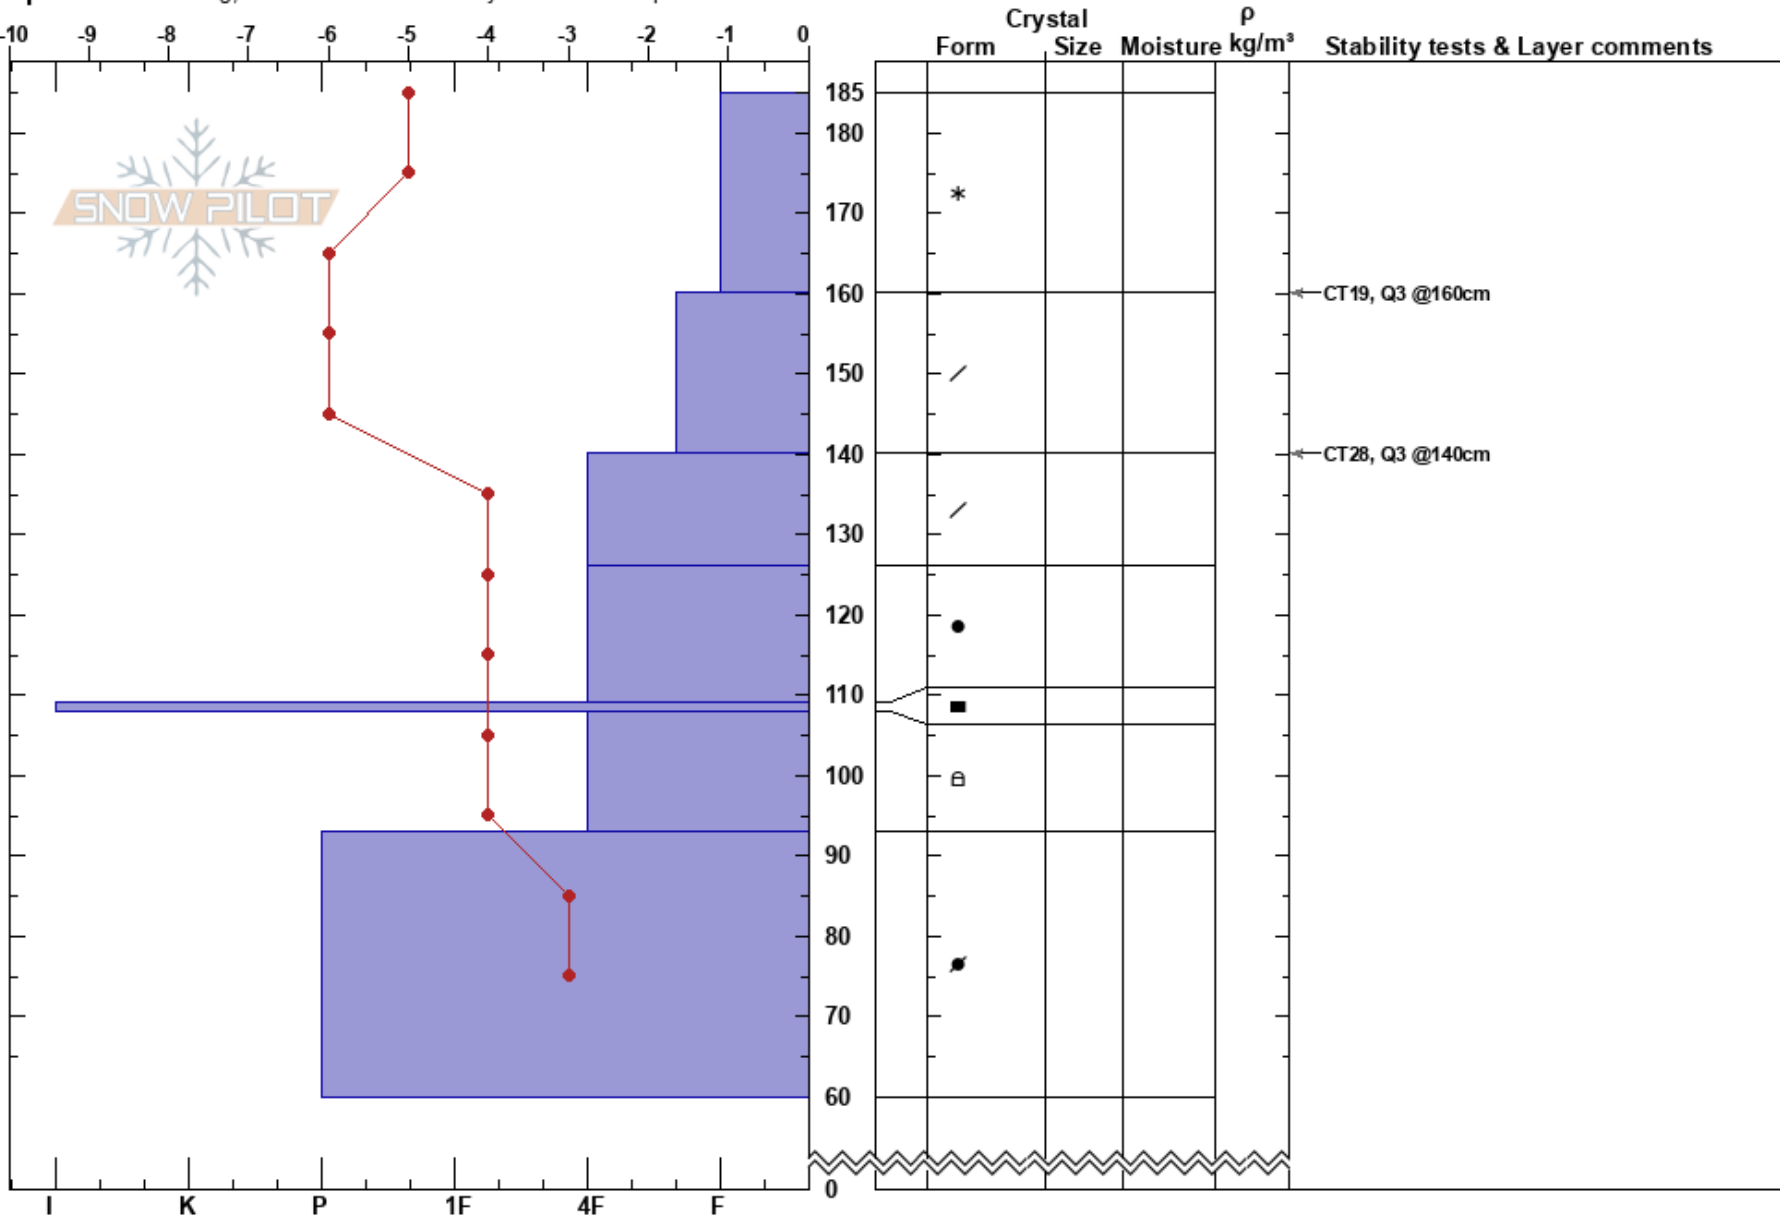

Twin Lakes  
 Bitterroot  
 MT  
 Elevation: 7600 ft  
 Aspect: 60°

Timothy Laroche  
 02/01/2017 - 1:00pm  
 Co-ord: 46.16828N, -114.48909W  
 Slope Angle: 31°  
 Wind Loading: previous

Stability: Good HS:185 Layer Notes:  
 Air Temperature: -14°C  
 Sky Cover: SCT  
 Precipitation: NO  
 Wind: SE Moderate

Specifics: Cracking; Recent avalanche activity on different slopes

Notes: