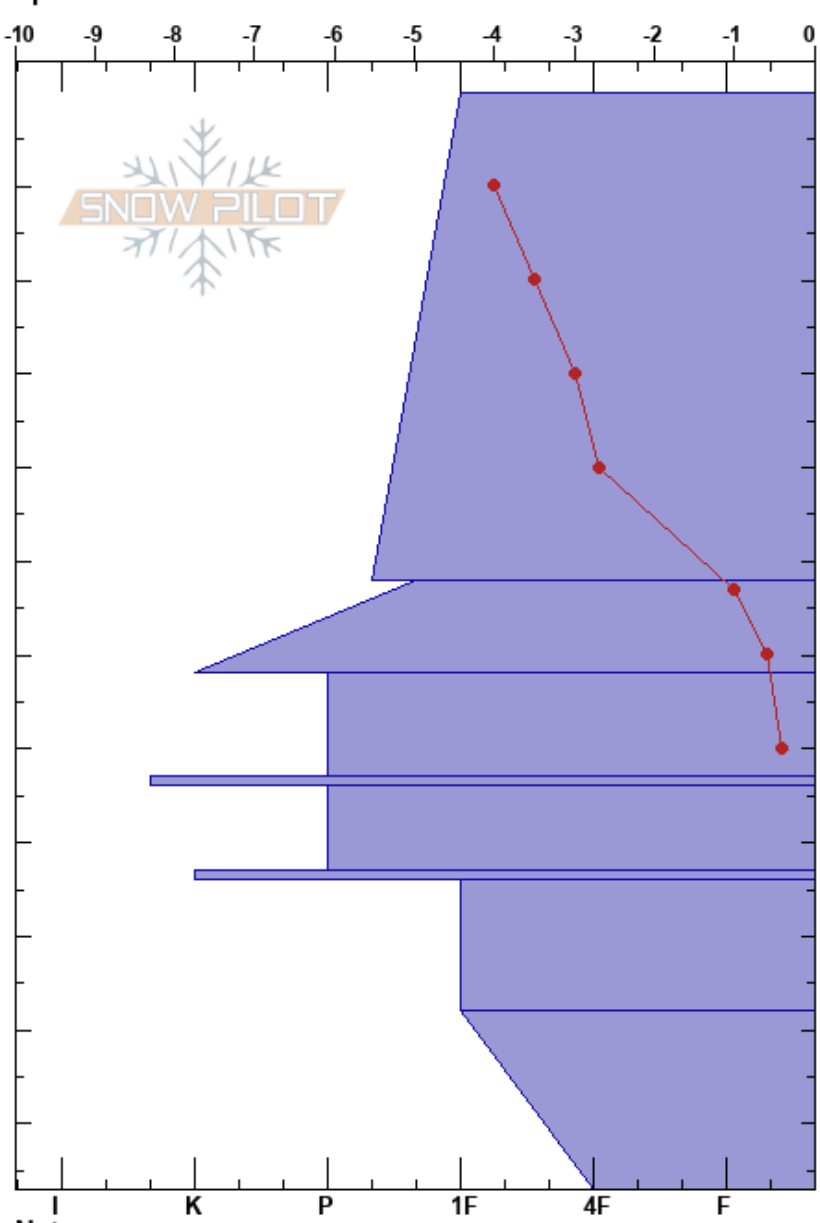

Borkan  
 Borkafjället  
 Sweden  
 Elevation: 850 m  
 Aspect: 75°  
 Specifics:

Sven Olofsson  
 01/04/2019 - 11:35  
 Co-ord: 65.23454N, 15.38218E  
 Slope Angle: 33°  
 Wind Loading: yes

Stability:  
 Air Temperature: -2°C  
 Sky Cover: BKN  
 Precipitation:  
 Wind: SW

HS:130  
 PF:21 73-74cm:Problematic layer

Height (cm)	Crystal		Moisture	$\rho$ kg/m <sup>3</sup>	Stability tests & Layer comments
	Form	Size			
0					
10					
20					
30	∕				←ECTN13 @26cm
40					
50					
60	⊙⊙				←ECTP13 @53cm
70	■				
80	■				
90					
100					
110	^				
117					