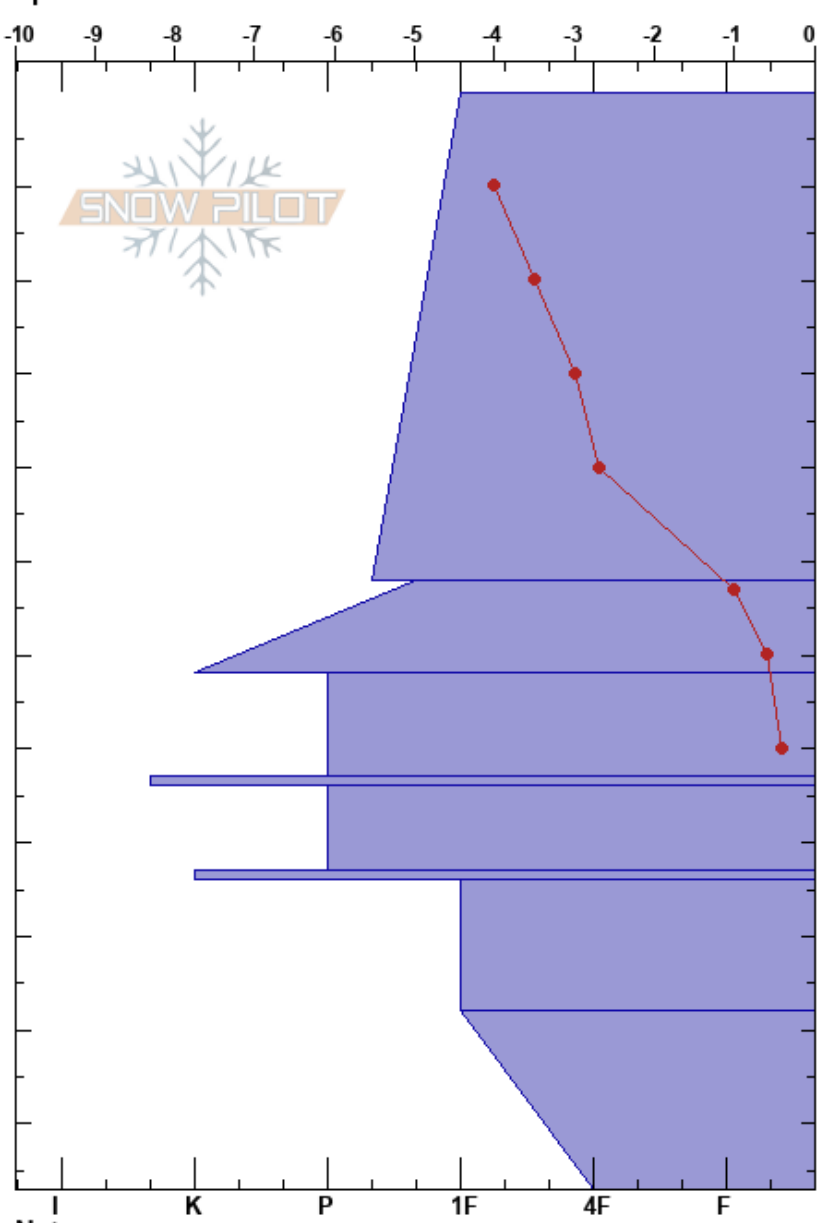

Borkan
 Borkafället
 Sweden
 Elevation: 850 m
 Aspect: 75°
 Specifics:

Sven Olofsson
 01/04/2019 - 11:35
 Co-ord: 65.23454N, 15.38218E
 Slope Angle: 33°
 Wind Loading: yes

Stability:
 Air Temperature: -2°C
 Sky Cover: BKN
 Precipitation:
 Wind: SW

HS:130
 PF:21 73-74cm:Problematic layer

Form	Crystal		ρ kg/m ³	Stability tests & Layer comments
	Size	Moisture		
				←ECTN13 @26cm
				←ECTP13 @53cm
⊙⊙				
■				
■				
^				

Notes:

I K P 1F 4F F