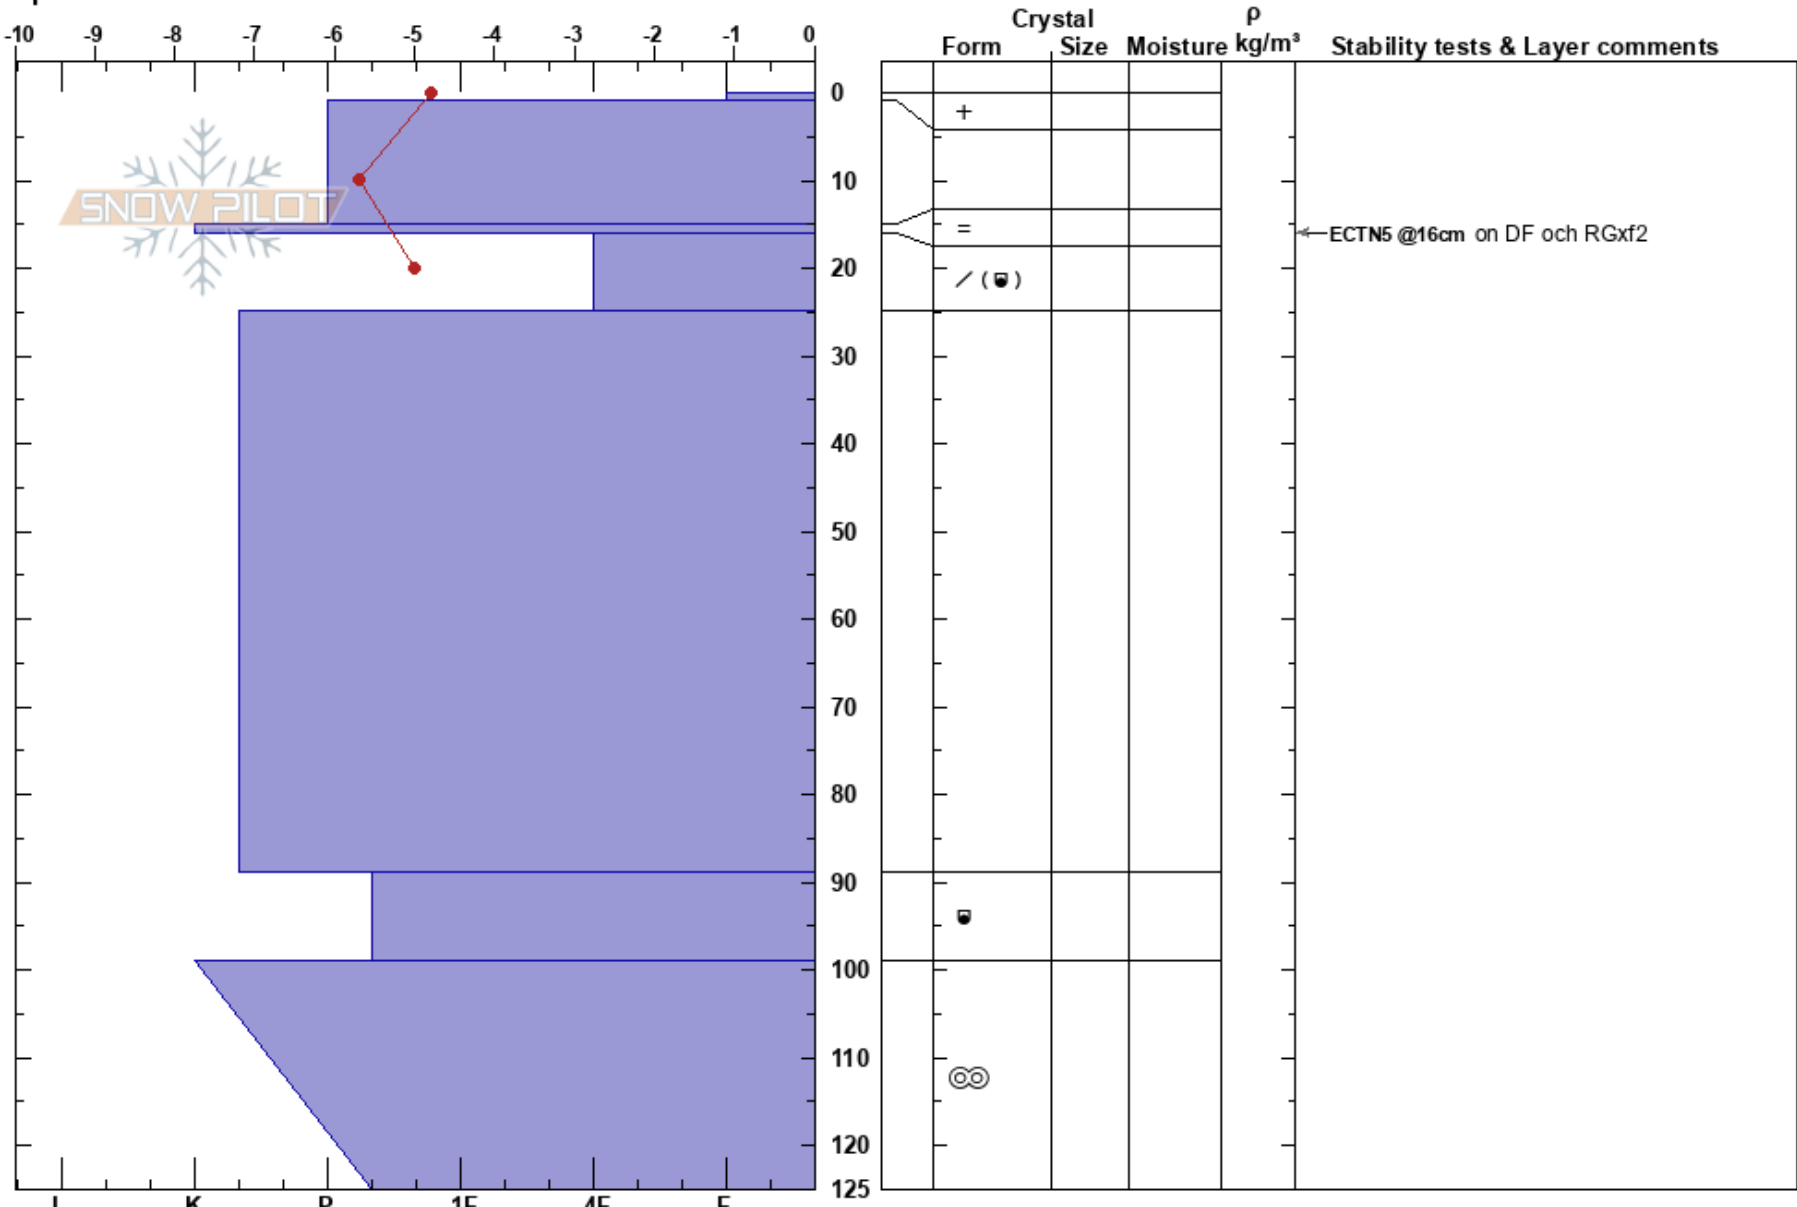

Skarta ALP
 Kebnekaise
 Sweden
 Elevation: 754 m
 Aspect: N
 Specifics:

Jenny Råghall
 01/04/2019 - 10:40
 Co-ord:
 Slope Angle: 22°
 Wind Loading: previous

Stability:
 Air Temperature: -4.9°C
 Sky Cover: BKN
 Precipitation: S-1
 Wind: E Light Breeze

HS:125
 Layer Notes:

Notes: ALP, crossloadad slutning. Objectives: Fc kring 28/3 skare samt djupare 24 feb.