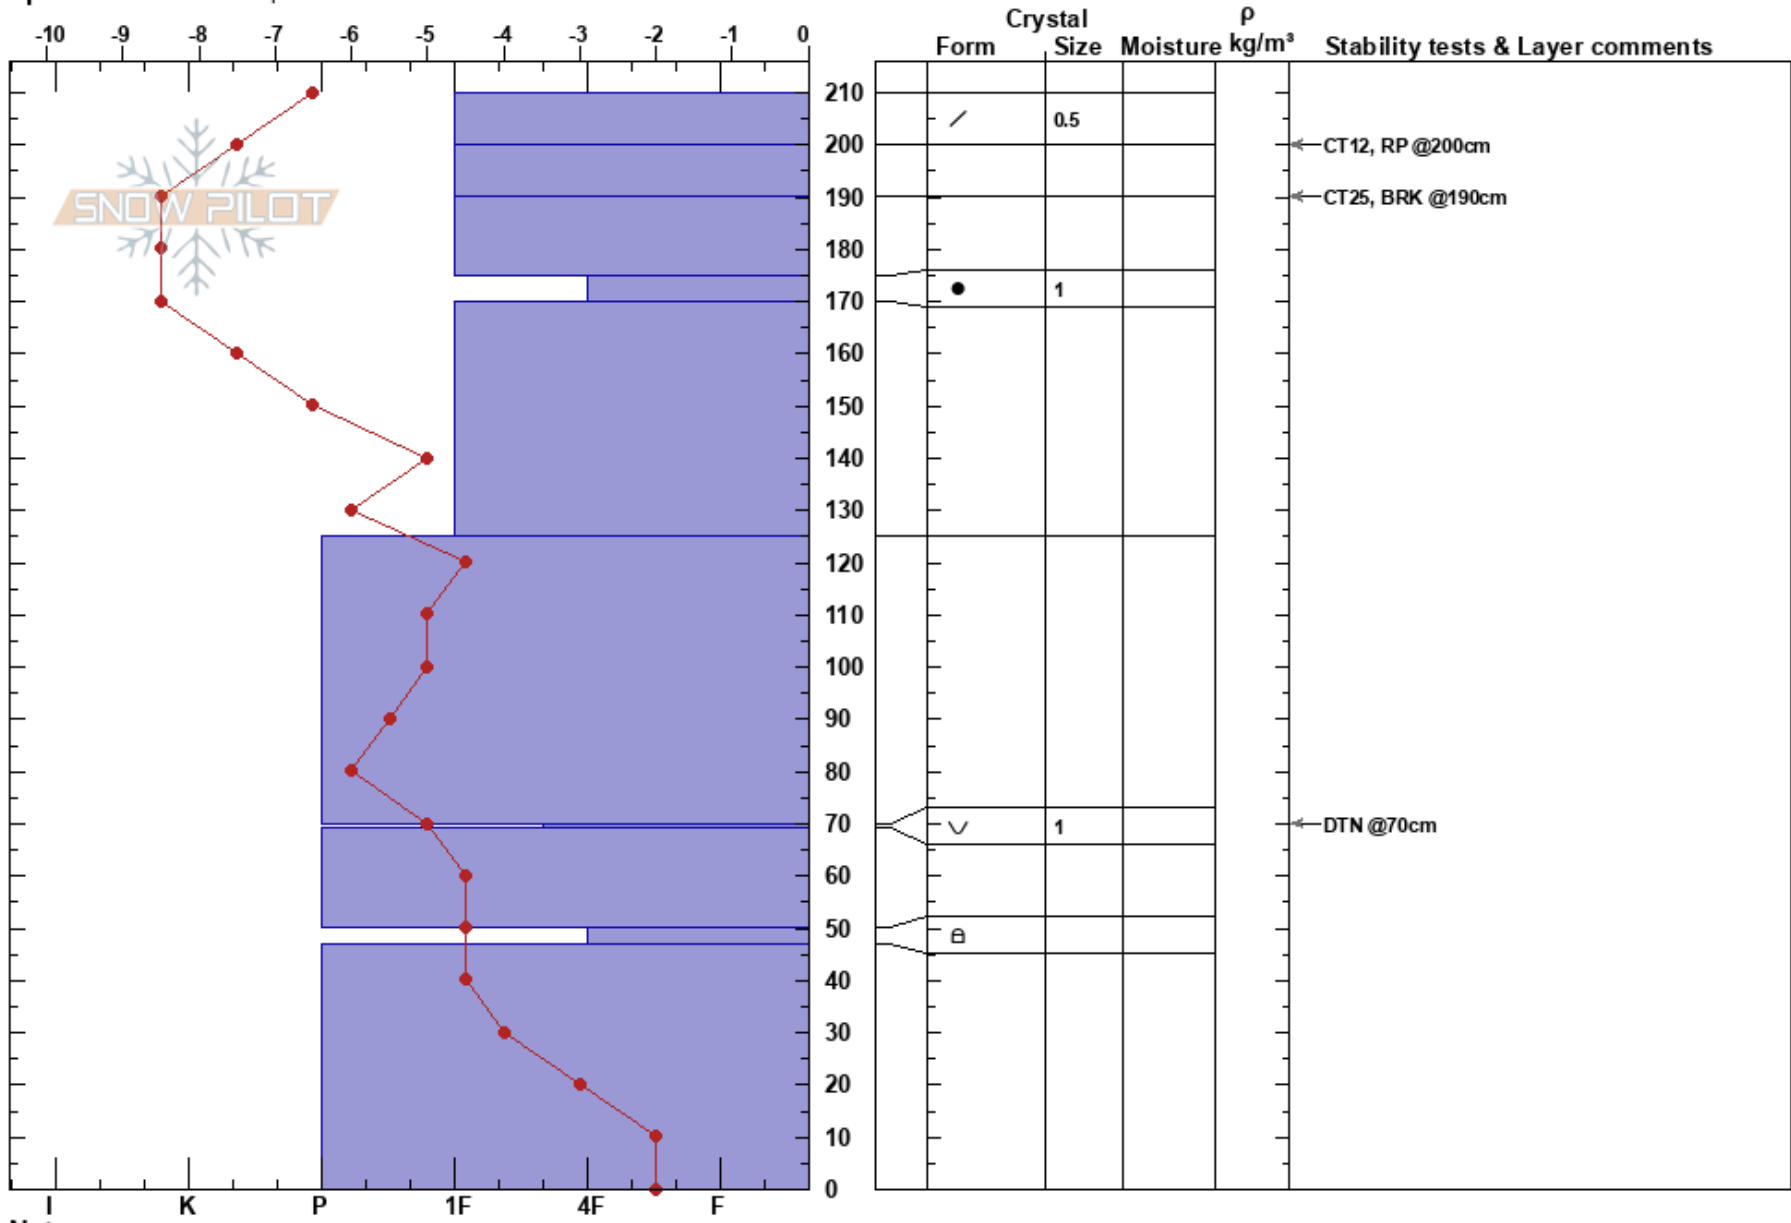

Mad Cow  
 Chugach Range  
 AK  
 Elevation: 6100 ft  
 Aspect: N  
 Specifics: We skied slope

Jason Champion  
 03/31/2019 - 1:00pm  
 Co-ord: 61.26897N, -145.63408W  
 Slope Angle: 36°  
 Wind Loading: previous

Stability: **HS:210**  
 Air Temperature: 0°C PF:20 70-69cm:Problematic layer  
 Sky Cover: CLR  
 Precipitation: NO  
 Wind: NW Calm

Notes: pit was 10 meters from ridge line