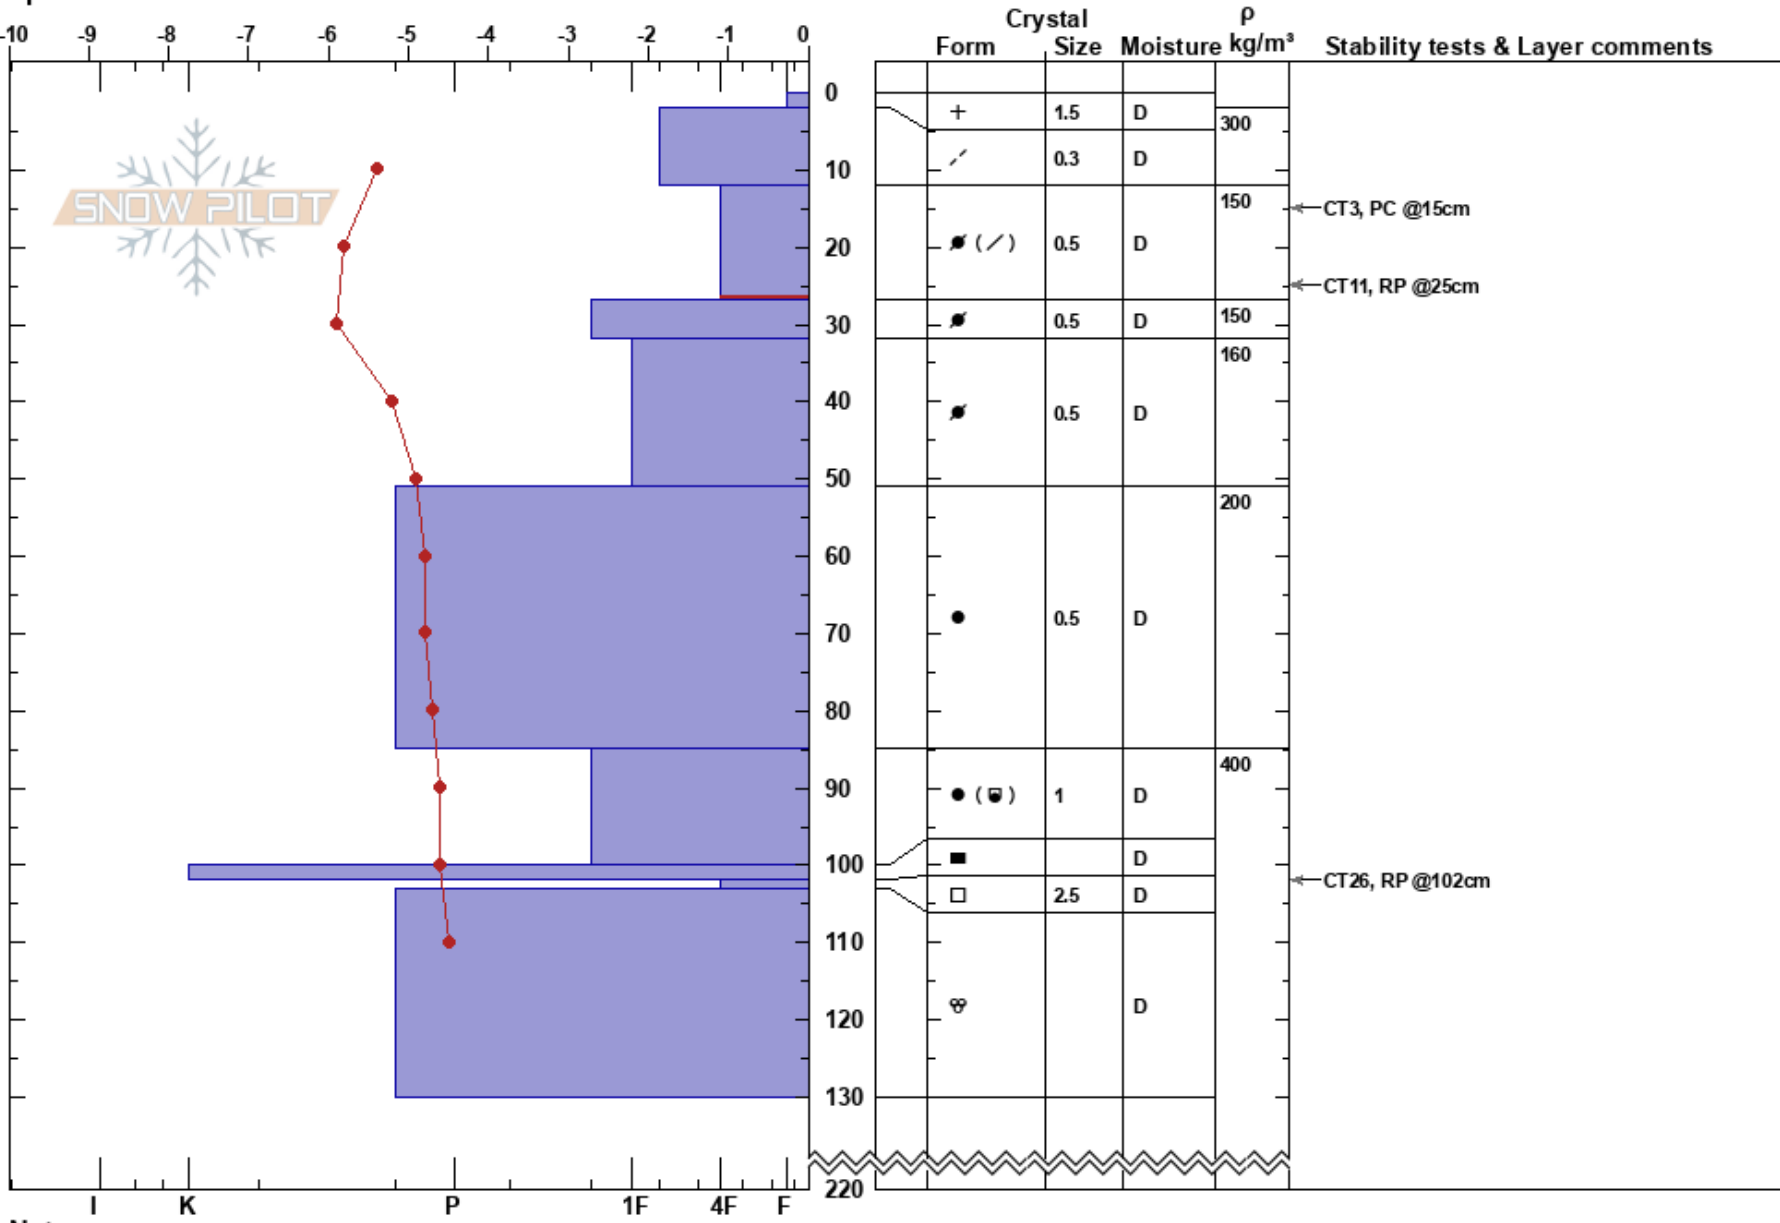

Tarfala Spelbacken 31
 Kebnekaise
 Sweden
 Elevation: 1050 m
 Aspect: S
 Specifics:

Fredrik Norberg
 31/03/2019 - 14:00
 Co-ord: 67.90119N, 18.63230W
 Slope Angle: 18°
 Wind Loading: no

Stability: HS:220 Layer Notes:
 Air Temperature: -4.7°C PS: 10 12-27cm: Problematic layer
 Sky Cover: SCT
 Precipitation: NO
 Wind: NW Light Breeze